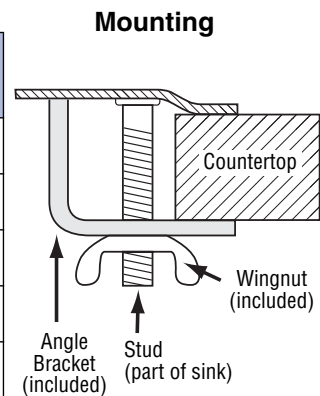

Technical Services: 800.628.0832
Technical Services Fax: 920.459.5462

COUNTERTOP SELF-RIMMING SINKS

DIMENSIONS (inches (cm))

SPECIFICATIONS

Model	Number of Bowls	Overall Dimension (A x B)	Bowl Dimension (C x D)	Bowl Depth (E)	Drain Diameter	Gauge	Number of Mounting Studs/Clips	Case Lot	Case Weight LB (KG)
212560	Single	13 x 15 ³ / ₄ (33 x 40)	11 x 13 ¹ / ₄ (27.9 x 33.6)	6 (15.2)	2 (5.1)	22	4 studs	1	3 (1.4)
101-1-1	Single	13 x 17 (33 x 43.2)	10 x 14 (25.4 x 35.6)	10 (25.4)	3 ¹ / ₂ (8.9)	20	4 studs	1	8 (3.6)
101-1-2	Single	13 x 17 (33 x 43.2)	10 x 14 (25.4 x 35.6)	10 (25.4)	2 (5.1)	20	4 studs	1	8 (3.6)
173-1	Single	13 x 17 (33 x 43.2)	10 x 14 (25.4 x 35.6)	6 ¹ / ₂ (16.5)	3 ¹ / ₂ (8.9)	20	4 studs	1	6 (2.7)
229-1	Single	22 x 19 (55.9 x 48.3)	16 x 18 ¹ / ₂ (40.6 x 47)	6 ¹ / ₂ (16.5)	3 ¹ / ₂ (8.9)	20	8 studs	1	11 (5)
102-1-1	Double	25 x 17 (63.5 x 43.2)	10 x 14 (25.4 x 35.6)	10 (25.4)	3 ¹ / ₂ (8.9)	20	8	1	16.1 (7.3)
102-1-2	Double	25 x 17 (63.5 x 43.2)	10 x 14 (25.4 x 35.6)	10 (25.4)	2 (5.1)	20	8	1	16.1 (7.3)