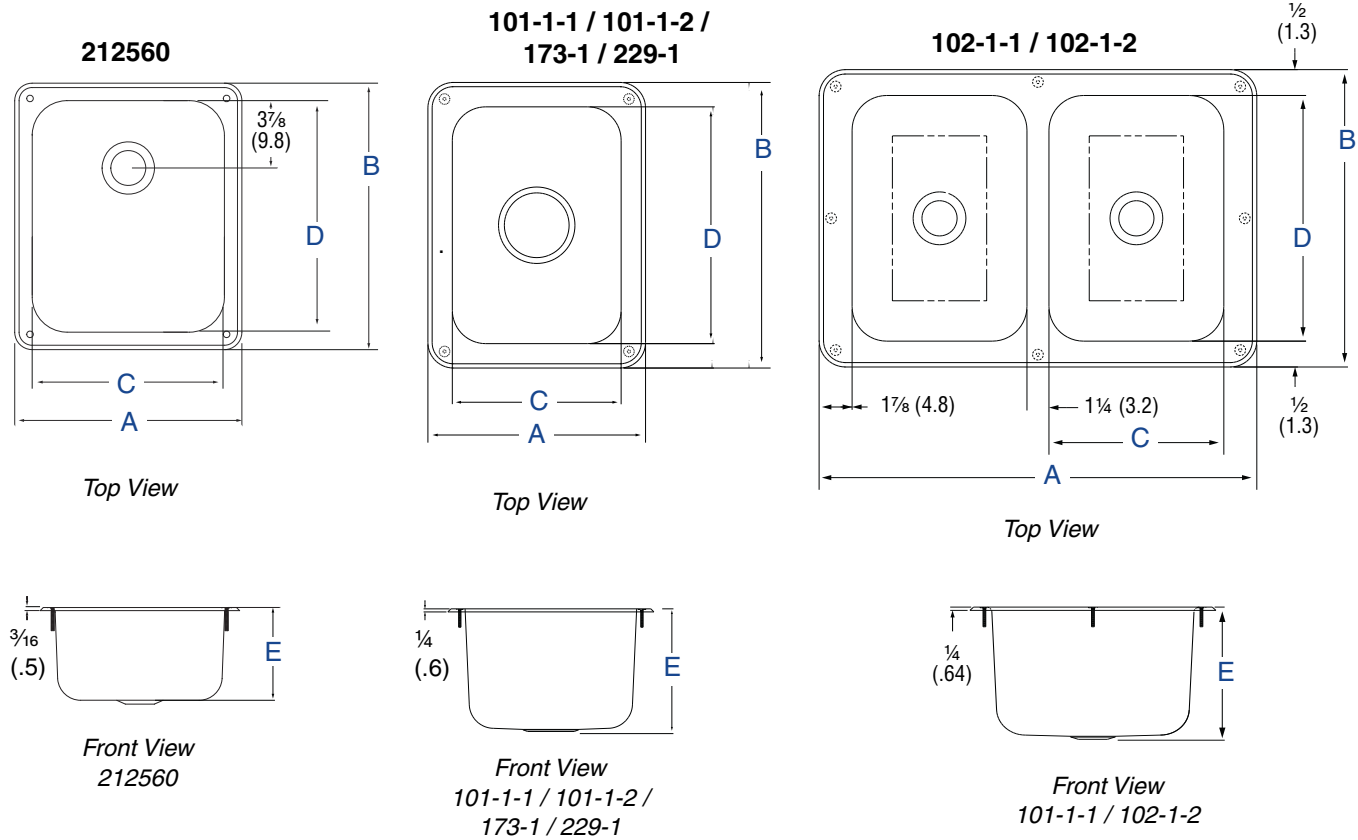

Technical Services: 800.628.0832
Technical Services Fax: 920.459.5462

COUNTERTOP SELF-RIMMING SINKS

DIMENSIONS (inches (cm))

SPECIFICATIONS

Model	Number of Bowls	Overall Dimension (A x B)	Bowl Dimension (C x D)	Bowl Depth (E)	Drain Diameter	Gauge	Number of Mounting Studs/Clips	Case Lot	Case Weight LB (KG)
212560	Single	13 x 15 ³ / ₄ (33 x 40)	11 x 13 ¹ / ₄ (27.9 x 33.6)	6 (15.2)	2 (5.1)	22	4 studs	1	3 (1.4)
101-1-1	Single	13 x 17 (33 x 43.2)	10 x 14 (25.4 x 35.6)	10 (25.4)	3 ¹ / ₂ (8.9)	20	4 studs	1	8 (3.6)
101-1-2	Single	13 x 17 (33 x 43.2)	10 x 14 (25.4 x 35.6)	10 (25.4)	2 (5.1)	20	4 studs	1	8 (3.6)
173-1	Single	13 x 17 (33 x 43.2)	10 x 14 (25.4 x 35.6)	6 ¹ / ₂ (16.5)	3 ¹ / ₂ (8.9)	20	4 studs	1	6 (2.7)
229-1	Single	22 x 19 (55.9 x 48.3)	16 x 18 ¹ / ₂ (40.6 x 47)	6 ¹ / ₂ (16.5)	3 ¹ / ₂ (8.9)	20	8 studs	1	11 (5)
102-1-1	Double	25 x 17 (63.5 x 43.2)	10 x 14 (25.4 x 35.6)	10 (25.4)	3 ¹ / ₂ (8.9)	20	8	1	16.1 (7.3)
102-1-2	Double	25 x 17 (63.5 x 43.2)	10 x 14 (25.4 x 35.6)	10 (25.4)	2 (5.1)	20	8	1	16.1 (7.3)