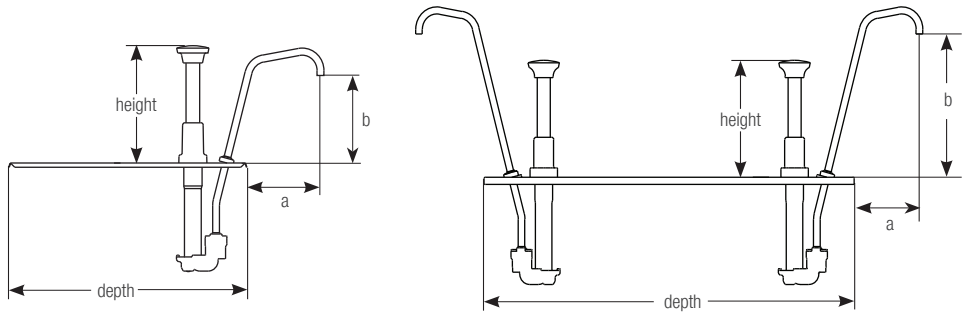

Purposefully made to last.

Stainless Steel Steam Table Pan Pumps

Models CP-1/6, CP-1/6 2 OZ, CP-1/4, CP-1/3, CP-1/3 2OZ & CP-1/2 DL

DISPENSES	THIN fountain syrups • oils • hot sauce
	THICK ketchup • mustard • mayonnaise • bbq
	THICKER tartar sauce • crafted sauces
APP	AMBIENT
	COLD
	HOT

SPECIFIER STATEMENT

87630 | 87640 | 83400 | 83420 | 83430 | 83480 | 83433 | 83437 | 83441 | 83447: Server Products stainless steel steam table pan pump models dispense sauces from fractional pans held in steam tables or refrigeration units; pump and lid assembly fit corresponding pan sizes. Pumps dispense 1 oz (30 mL) max portion; adjustable in 1/8 oz (3.7 mL) increments. Tall models have 3" (7.6 cm) taller discharge tube to fit deeper refrigeration equipment. Two-year warranty. Ships FOB Richfield, WI 53076.