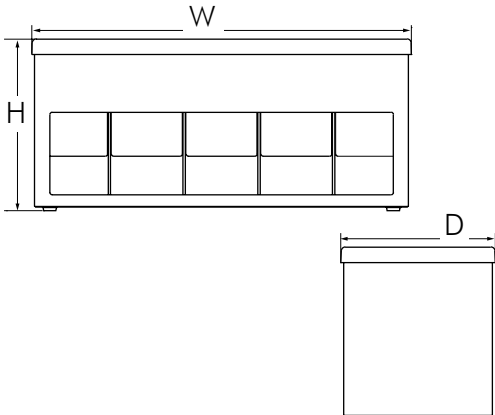

Portion Pack Organizer PPO-5 #85140

Specifications

Construction Stainless steel with a brushed (#4) finish and black ABS plastic.

Models		CO-4 #85120	CO-7 #85130	CO-M #85220	PPO-5 #85140
Height	in	6 ¹¹/₁₆	6 ¹¹/₁₆	8 ⁷/₈	9 ³/₈
	cm	17	17	22.5	23.8
Width	in	5 ³/₄	10 ⁷/₈	7 ⁵/₆	20 ⁵/₁₆
	cm	14.6	27.6	18.6	51.6
Depth	in	14 ³/₁₆	14 ³/₁₆	20 ³/₄	8 ⁵/₁₆
	cm	36	36	52.7	21.1
Ship Weight		5 lb	7 lb	8 lb	11 lb
		2.3 kg	3.2 kg	3.7 kg	5 kg

FOB Richfield, Wisconsin 53076

CAD Library

We are a member of The KCL CADalog with more than 100 other manufacturers. Our CAD files can be purchased through Kochman Consultants, Ltd. at 847-470-1195, or e-mail sales@kclcad.com. Their website is at www.kclcad.com.