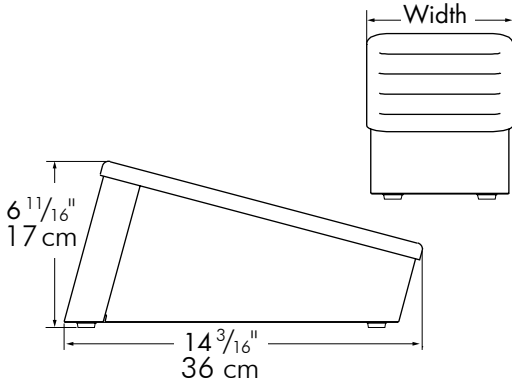

Countertop Organizers CO-4 #85120, CO-7 #85130