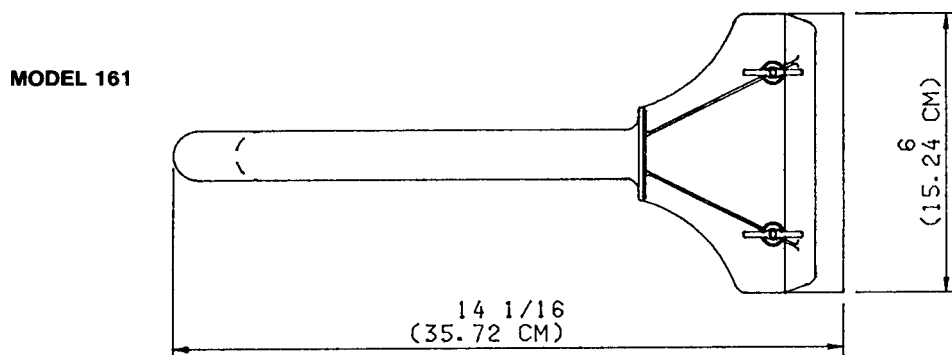

The easy grip handle ensures safe cleaning, and a new wing nut design makes blade removal even easier - no tools required.

Model 161 has a 6 inch (15.24 cm) blade. It features a splash guard to protect the operator.

161 REDI-GRIL® SCRAPER

SPECIFICATIONS

LAYOUT:

Designs and specifications are subject to change without notice.

DIMENSIONS:

Model Number	Width in (cm)	Height in (cm)	Length in (cm)	Shipping Weight lb (kg)	Shipping cu.ft. (cu.m.)
161	6.00 (15.24)	5.81 (14.76)	14.16 (35.72)	1.00 (.45)	.40 (.01)