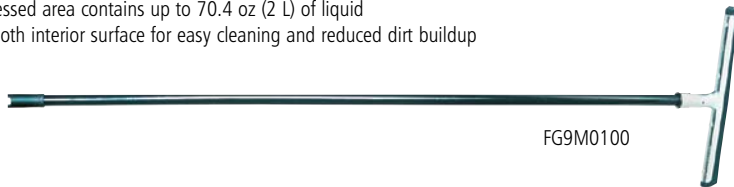

Hanger bracket mounts to BRUTE® container for easy transport.

ES
EXECUTIVE
SERIES™

NO.	COLOR	DESCRIPTION	U.S. DIMENSIONS	U.S. SHIP WT/CTN	METRIC DIMENSIONS	METRIC SHIP WT/CTN	PACK
Ⓢ FG253100	BLA	Executive Lobby Pro® Dust Pan, Long Handle	12.8" l x 11.3" w x 5" h	13.0 lb	32.5 cm x 28.7 cm x 12.7 cm	5.9 kg	6
Ⓢ FG253200	BLA	Executive Lobby Pro® Dust Pan with Cover, Long Handle	12.8" l x 11.3" w x 5" h	13.0 lb	32.5 cm x 28.7 cm x 12.7 cm	5.9 kg	6
FG253300	BLA	Lobby Pro® Deluxe Upright Dust Pan with Cover and Adjustable Handle Grip	12.8" l x 11.3" w x 5" h	16.3 lb	32.5 cm x 28.7 cm x 12.7 cm	7.4 kg	6
FG253400	BLA	Lobby Pro® Upright Dust Pan Adjustable Handle Grip	11.5" l x 6" w x 1.75" h	2.4 lb	29.2 cm x 15.2 cm x 4.4 cm	1.1 kg	6
FG253500	BLA	Lobby Pro® Upright Dust Pan Hanger Bracket	4" l x 1.25" w x 1.25" h	0.6 lb	10.2 cm x 3.2 cm x 3.2 cm	0.3 kg	6

Accessories

NO.	COLOR	DESCRIPTION	U.S. DIMENSIONS	U.S. SHIP WT/CTN	METRIC DIMENSIONS	METRIC SHIP WT/CTN	PACK
Ⓢ FG253600	BLA	Executive Lobby Broom w/ Wood Handle	7" l x 37.5" h	2.0 lb	17.8 cm x 95.3 cm	0.9 kg	12
FG637300	BRN	Lobby Broom, 100% Corn Fill	8" l x 1.5" w x 38" h	10.0 lb	20.3 cm x 3.8 cm x 96.5 cm	4.5 kg	12
Ⓢ FG637400	BLA	Executive Lobby Broom w/ Vinyl Handle	7.5" l x 2" w x 35" h	6.6 lb	19.1 cm x 5.1 cm x 88.9 cm	3 kg	6

Lobby Pro® Wet/Dry Spill Pan

Quick, safe, and easy cleanup of wet or dry spills.

- Cleaning wand handle allows wide area cleaning without bending
- Soft, natural double-moss blade conforms to uneven surfaces, leaving floors virtually dry to the touch
- Yoke attaches outside pan to help keep hinges free of debris
- Indented footrest lets worker hold pan in place and use two hands while cleaning
- Recessed area contains up to 70.4 oz (2 L) of liquid
- Smooth interior surface for easy cleaning and reduced dirt buildup