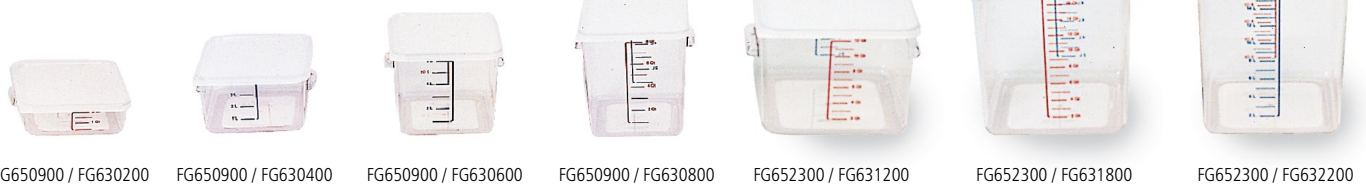

FG650900 / FG630200   FG650900 / FG630400   FG650900 / FG630600   FG650900 / FG630800   FG652300 / FG631200   FG652300 / FG631800   FG652300 / FG632200

Crystal-Clear Square Storage Containers

NO.	COLOR	DESCRIPTION	U.S. CAPACITY	U.S. DIMENSIONS	U.S. SHIP WT/CTN	METRIC CAPACITY	METRIC DIMENSIONS	METRIC SHIP WT/CTN	CASE PACK
FG630200	CLR	Space-Saving Square Container	2 qt	8.75" l x 8.8" w x 2.69" h	7.03 lb	1.9 L	22.2 cm x 22.4 cm x 6.8 cm	3.2 kg	12
FG630400	CLR	Space-Saving Square Container	4 qt	8.75" l x 8.8" w x 4.75" h	10.44 lb	3.8 L	22.2 cm x 22.4 cm x 12.1 cm	4.7 kg	12
FG630600	CLR	Space-Saving Square Container	6 qt	8.75" l x 8.8" w x 6.94" h	14.06 lb	5.7 L	22.2 cm x 22.4 cm x 17.6 cm	6.4 kg	12
FG630800	CLR	Space-Saving Square Container	8 qt	8.75" l x 8.8" w x 8.75" h	9.415 lb	7.6 L	22.2 cm x 22.4 cm x 22.2 cm	4.3 kg	6
FG631200	CLR	Space-Saving Square Container	12 qt	11.31" l x 10.5" w x 7.75" h	10.97 lb	11.4 L	28.7 cm x 26.7 cm x 19.7 cm	5 kg	6
FG631800	CLR	Space-Saving Square Container	18 qt	11.31" l x 10.5" w x 11.94" h	17.22 lb	17 L	28.7 cm x 26.7 cm x 30.3 cm	7.8 kg	6
FG632200	CLR	Space-Saving Square Container	22 qt	11.31" l x 10.5" w x 14.44" h	22.96 lb	20.8 L	28.7 cm x 26.7 cm x 36.7 cm	10.4 kg	6

Polyethylene Square Storage Containers

NO.	COLOR	DESCRIPTION	U.S. CAPACITY	U.S. DIMENSIONS	U.S. SHIP WT/CTN	METRIC CAPACITY	METRIC DIMENSIONS	METRIC SHIP WT/CTN	CASE PACK
FG9F0400	WHT	Space-Saving Square Container	4 qt	8.75" l x 8.8" w x 4.75" h	8.2 lb	3.79 L	22.2 cm x 22.4 cm x 12.1 cm	3.7 kg	12
FG9F0500	WHT	Space-Saving Square Container	6 qt	8.75" l x 8.8" w x 6.94" h	11.0 lb	5.68 L	22.2 cm x 22.4 cm x 17.6 cm	5.0 kg	12
FG9F0600	WHT	Space-Saving Square Container	8 qt	8.75" l x 8.8" w x 8.75" h	7.2 lb	7.57 L	22.2 cm x 22.4 cm x 22.2 cm	3.3 kg	6
FG9F0700	WHT	Space-Saving Square Container	12 qt	11.31" l x 10.5" w x 7.75" h	8.6 lb	11.3 L	28.7 cm x 26.7 cm x 19.7 cm	3.9 kg	6
FG9F0800	WHT	Space-Saving Square Container	18 qt	11.31" l x 10.5" w x 11.94" h	14.6 lb	17 L	28.7 cm x 26.7 cm x 30.3 cm	6.6 kg	6
FG9F0900	WHT	Space-Saving Square Container	22 qt	11.31" l x 10.5" w x 14.44" h	18.8 lb	20.8 L	28.7 cm x 26.7 cm x 36.7 cm	8.5 kg	6

Square Storage Container Lids

NO.	COLOR	DESCRIPTION	U.S. DIMENSIONS	U.S. SHIP WT/CTN	METRIC DIMENSIONS	METRIC SHIP WT/CTN	CASE PACK
FG650900	WHT	Lid for FG630200, FG630400, FG630600, FG630800, FG9F0400, FG9F0500, FG9F0600 Space-Saving Containers	8.75" l x 8.31" w	2.99 lb	22.2 cm x 21.1 cm	1.4 kg	12
FG652300	WHT	Lid for FG631200, FG631800, FG632200, FG9F0700, FG9F0800, FG9F0900 Space-Saving Containers	11.31" l x 10.5" w	2.45 lb	28.7 cm x 26.7 cm	1.1 kg	6

DECORATIVE REFUSE
UTILITY AND RECYCLING REFUSE
CLEANING & SAFETY
MATERIAL HANDLING
WASHROOM
FOODSERVICE
ACCESSORIES & INDEX