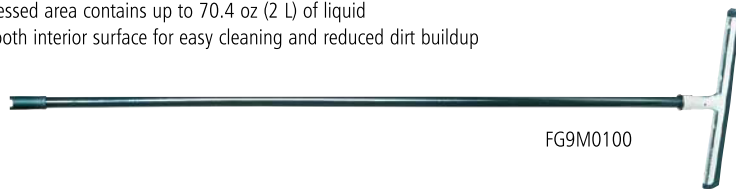

Hanger bracket mounts to BRUTE® container for easy transport.

NO.	COLOR	DESCRIPTION	U.S. DIMENSIONS	U.S. SHIP WT/CTN	METRIC DIMENSIONS	METRIC SHIP WT/CTN	PACK
Ⓢ FG253100	BLA	Executive Lobby Pro® Dust Pan, Long Handle	12.8" l x 11.3" w x 5" h	13.0 lb	32.5 cm x 28.7 cm x 12.7 cm	5.9 kg	6
Ⓢ FG253200	BLA	Executive Lobby Pro® Dust Pan with Cover, Long Handle	12.8" l x 11.3" w x 5" h	13.0 lb	32.5 cm x 28.7 cm x 12.7 cm	5.9 kg	6
FG253300	BLA	Lobby Pro® Deluxe Upright Dust Pan with Cover and Adjustable Handle Grip	12.8" l x 11.3" w x 5" h	16.3 lb	32.5 cm x 28.7 cm x 12.7 cm	7.4 kg	6
FG253400	BLA	Lobby Pro® Upright Dust Pan Adjustable Handle Grip	11.5" l x 6" w x 1.75" h	2.4 lb	29.2 cm x 15.2 cm x 4.4 cm	1.1 kg	6
FG253500	BLA	Lobby Pro® Upright Dust Pan Hanger Bracket	4" l x 1.25" w x 1.25" h	0.6 lb	10.2 cm x 3.2 cm x 3.2 cm	0.3 kg	6

Accessories

NO.	COLOR	DESCRIPTION	U.S. DIMENSIONS	U.S. SHIP WT/CTN	METRIC DIMENSIONS	METRIC SHIP WT/CTN	PACK
Ⓢ FG253600	BLA	Executive Lobby Broom w/ Wood Handle	7" l x 37.5" h	2.0 lb	17.8 cm x 95.3 cm	0.9 kg	12
FG637300	BRN	Lobby Broom, 100% Corn Fill	8" l x 1.5" w x 38" h	10.0 lb	20.3 cm x 3.8 cm x 96.5 cm	4.5 kg	12
Ⓢ FG637400	BLA	Executive Lobby Broom w/ Vinyl Handle	7.5" l x 2" w x 35" h	6.6 lb	19.1 cm x 5.1 cm x 88.9 cm	3 kg	6

Lobby Pro® Wet/Dry Spill Pan

Quick, safe, and easy cleanup of wet or dry spills.

- Cleaning wand handle allows wide area cleaning without bending
- Soft, natural double-moss blade conforms to uneven surfaces, leaving floors virtually dry to the touch
- Yoke attaches outside pan to help keep hinges free of debris
- Indented footrest lets worker hold pan in place and use two hands while cleaning
- Recessed area contains up to 70.4 oz (2 L) of liquid
- Smooth interior surface for easy cleaning and reduced dirt buildup