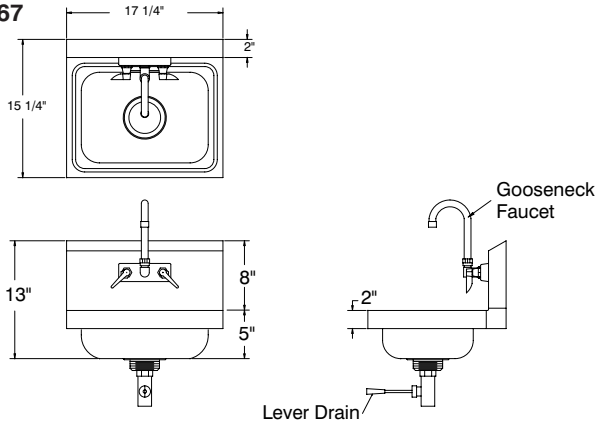

MECHANICAL:

Faucet supply is 1/2" IPS male thread hot and cold.

Faucet Flow Rate: 1.0 GPM/3.8 LPM aerator. 60 PSI.

WARNING:

Equipment that includes a faucet may expose you to chemicals, including lead, that are known to the State of California to cause cancer or birth defects or other reproductive harm. For more Info., visit www.p65warnings.ca.gov.

DIMENSIONS and SPECIFICATIONS

TOL Overall: ± .500" Interior: ± .250"

FITTINGS SUPPLIED AS SHOWN

ALL DIMENSIONS ARE TYPICAL

7-PS-20

15 lbs.

TOP VIEW FOR:

7-PS-50
7-PS-54
7-PS-60
7-PS-68
7-PS-70

Sink Bowl 10" x 14" x 5"

7-PS-50 & 7-PS-54*

NOTE: *7-PS-54 Hand Sink Excludes Lever Drain and Overflow

15 lbs.

7-PS-60

13 lbs.

7-PS-68

13 lbs.

7-PS-71

7-PS-70

12 lbs.

7-PS-67

15 lbs.

7-PS-45

31 lbs.

7-PS-49