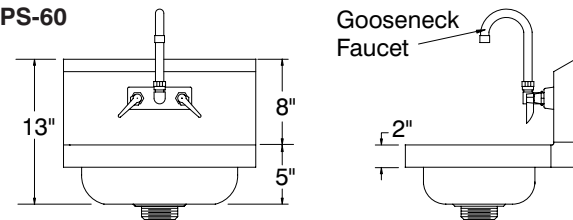

DIMENSIONS and SPECIFICATIONS

TOL Overall: ± .500" Interior: ± .250"

FITTINGS SUPPLIED AS SHOWN

ALL DIMENSIONS ARE TYPICAL

7-PS-20

15 lbs.

TOP VIEW FOR:

7-PS-50
7-PS-54
7-PS-60
7-PS-68
7-PS-70

Sink Bowl 10" x 14" x 5"

7-PS-50 & 7-PS-54*

NOTE: *7-PS-54 Hand Sink Excludes Lever Drain and Overflow

15 lbs.

7-PS-60

13 lbs.

7-PS-68

13 lbs.