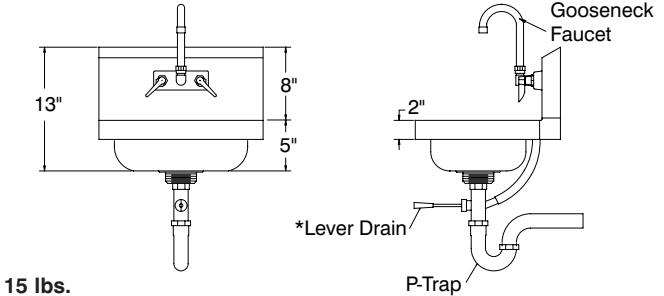

MECHANICAL:

Faucet supply is 1/2" IPS male thread hot and cold.

Faucet Flow Rate: 1.0 GPM/3.8 LPM aerator. 60 PSI.

WARNING:

Equipment that includes a faucet may expose you to chemicals, including lead, that are known to the State of California to cause cancer or birth defects or other reproductive harm. For more Info., visit www.p65warnings.ca.gov.

DIMENSIONS and SPECIFICATIONS

TOL Overall: ± .500" Interior: ± .250"

FITTINGS SUPPLIED AS SHOWN

ALL DIMENSIONS ARE TYPICAL

7-PS-20

15 lbs.

TOP VIEW FOR:

7-PS-50
7-PS-54
7-PS-60
7-PS-68
7-PS-70

Sink Bowl 10" x 14" x 5"

7-PS-50 & 7-PS-54*

NOTE: *7-PS-54 Hand Sink Excludes Lever Drain and Overflow

15 lbs.

7-PS-60

13 lbs.

7-PS-68

13 lbs.