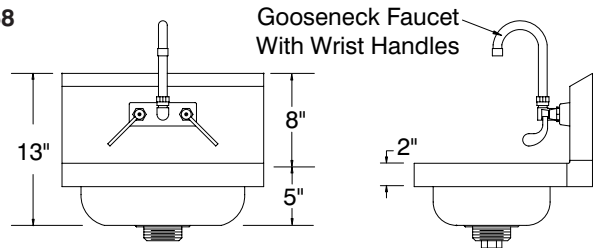

DIMENSIONS and SPECIFICATIONS

TOL Overall: ± .500" Interior: ± .250"

FITTINGS SUPPLIED AS SHOWN

ALL DIMENSIONS ARE TYPICAL

7-PS-20

15 lbs.

TOP VIEW FOR:

7-PS-50
7-PS-54
7-PS-60
7-PS-68
7-PS-70

Sink Bowl 10" x 14" x 5"

7-PS-50 & 7-PS-54*

NOTE: *7-PS-54 Hand Sink Excludes Lever Drain and Overflow

15 lbs.

7-PS-60

13 lbs.

7-PS-68

13 lbs.