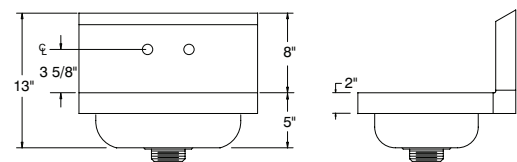

DIMENSIONS and SPECIFICATIONS

TOL Overall: ± .500" Interior: ± .250"

FITTINGS SUPPLIED AS SHOWN

ALL DIMENSIONS ARE TYPICAL

7-PS-20

15 lbs.

TOP VIEW FOR:

7-PS-50
7-PS-54
7-PS-60
7-PS-68
7-PS-70

Sink Bowl 10" x 14" x 5"

7-PS-50 & 7-PS-54*

NOTE: *7-PS-54 Hand Sink Excludes Lever Drain and Overflow

15 lbs.

7-PS-60

13 lbs.

7-PS-68

13 lbs.

7-PS-71

7-PS-70

12 lbs.

7-PS-67

15 lbs.

7-PS-45

31 lbs.

7-PS-49

31 lbs.

REF-B

325 Wireless Boulevard, Hauppauge, NY 11788

ADVANCE TABCO is constantly engaged in a program of improving our products. Therefore, we reserve the right to change specifications without prior notice.

© ADVANCE TABCO, FEBRUARY 2020