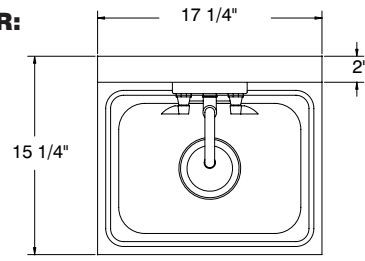

MECHANICAL:

Faucet supply is 1/2" IPS male thread hot and cold.

Faucet Flow Rate: 1.0 GPM/3.8 LPM aerator. 60 PSI.

WARNING:

Equipment that includes a faucet may expose you to chemicals, including lead, that are known to the State of California to cause cancer or birth defects or other reproductive harm. For more Info., visit www.p65warnings.ca.gov.

DIMENSIONS and SPECIFICATIONS

TOL Overall: ± .500" Interior: ± .250"

FITTINGS SUPPLIED AS SHOWN

ALL DIMENSIONS ARE TYPICAL

7-PS-20

15 lbs.

TOP VIEW FOR:

7-PS-50
7-PS-54
7-PS-60
7-PS-68
7-PS-70

Sink Bowl 10" x 14" x 5"

7-PS-50 & 7-PS-54*

NOTE: *7-PS-54 Hand Sink Excludes Lever Drain and Overflow

15 lbs.

7-PS-60

13 lbs.

7-PS-68

13 lbs.