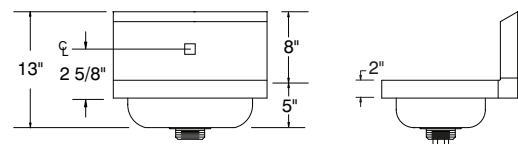

DIMENSIONS and SPECIFICATIONS

TOL Overall: ± .500" Interior: ± .250"

FITTINGS SUPPLIED AS SHOWN

ALL DIMENSIONS ARE TYPICAL

7-PS-20

15 lbs.

TOP VIEW FOR:

7-PS-50
7-PS-54
7-PS-60
7-PS-68
7-PS-70

Sink Bowl 10" x 14" x 5"

7-PS-50 & 7-PS-54*

NOTE: *7-PS-54 Hand Sink Excludes Lever Drain and Overflow

15 lbs.

7-PS-60

13 lbs.

7-PS-68

13 lbs.

7-PS-71

7-PS-70

12 lbs.

7-PS-67

15 lbs.

7-PS-45

31 lbs.

7-PS-49

31 lbs.

REF-B

325 Wireless Boulevard, Hauppauge, NY 11788

ADVANCE TABCO is constantly engaged in a program of improving our products. Therefore, we reserve the right to change specifications without prior notice.

© ADVANCE TABCO, FEBRUARY 2020