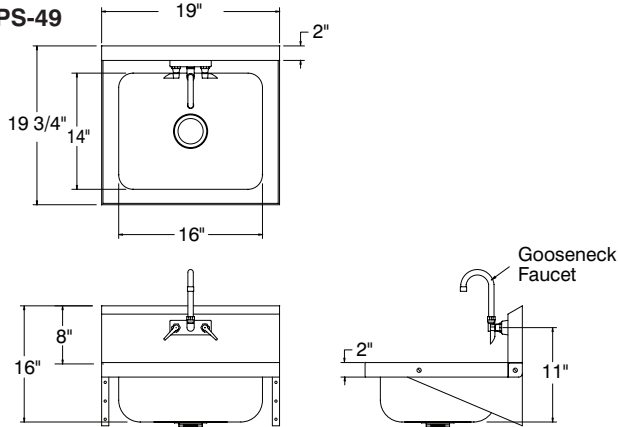

DIMENSIONS and SPECIFICATIONS

TOL Overall: ± .500" Interior: ± .250"

FITTINGS SUPPLIED AS SHOWN

ALL DIMENSIONS ARE TYPICAL

7-PS-20

15 lbs.

TOP VIEW FOR:

7-PS-50
7-PS-54
7-PS-60
7-PS-68
7-PS-70

Sink Bowl 10" x 14" x 5"

7-PS-50 & 7-PS-54*

NOTE: *7-PS-54 Hand Sink Excludes Lever Drain and Overflow

15 lbs.

7-PS-60

13 lbs.

7-PS-68

13 lbs.

7-PS-71

7-PS-70

12 lbs.

7-PS-67

15 lbs.

7-PS-45

31 lbs.

7-PS-49