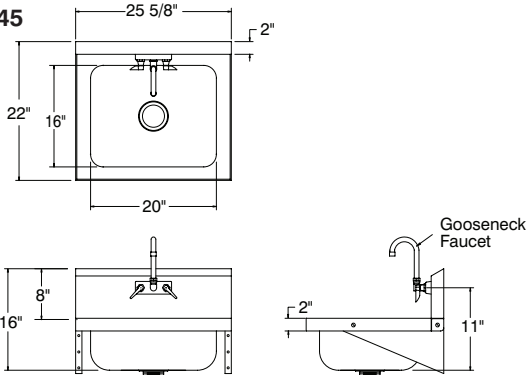

MECHANICAL:

Faucet supply is 1/2" IPS male thread hot and cold.

Faucet Flow Rate: 1.0 GPM/3.8 LPM aerator. 60 PSI.

WARNING:

Equipment that includes a faucet may expose you to chemicals, including lead, that are known to the State of California to cause cancer or birth defects or other reproductive harm. For more Info., visit www.p65warnings.ca.gov.

DIMENSIONS and SPECIFICATIONS

TOL Overall: ± .500" Interior: ± .250"

FITTINGS SUPPLIED AS SHOWN

ALL DIMENSIONS ARE TYPICAL

7-PS-20

15 lbs.

TOP VIEW FOR:

7-PS-50
7-PS-54
7-PS-60
7-PS-68
7-PS-70

Sink Bowl 10" x 14" x 5"

7-PS-50 & 7-PS-54*

NOTE: *7-PS-54 Hand Sink Excludes Lever Drain and Overflow

15 lbs.

7-PS-60

13 lbs.

7-PS-68

13 lbs.

7-PS-71

7-PS-70

12 lbs.

7-PS-67

15 lbs.

7-PS-45

31 lbs.

7-PS-49