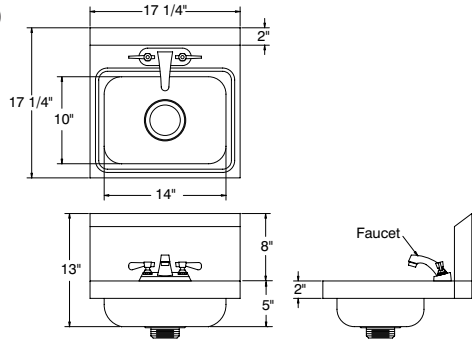

MECHANICAL:

Faucet supply is 1/2" IPS male thread hot and cold.

Faucet Flow Rate: 1.0 GPM/3.8 LPM aerator. 60 PSI.

WARNING:

Equipment that includes a faucet may expose you to chemicals, including lead, that are known to the State of California to cause cancer or birth defects or other reproductive harm. For more Info., visit www.p65warnings.ca.gov.

DIMENSIONS and SPECIFICATIONS

TOL Overall: ± .500" Interior: ± .250"

FITTINGS SUPPLIED AS SHOWN

ALL DIMENSIONS ARE TYPICAL

7-PS-20

15 lbs.

TOP VIEW FOR:

7-PS-50
7-PS-54
7-PS-60
7-PS-68
7-PS-70

Sink Bowl 10" x 14" x 5"

7-PS-50 & 7-PS-54*

NOTE: *7-PS-54 Hand Sink Excludes Lever Drain and Overflow

15 lbs.

7-PS-60

13 lbs.

7-PS-68

13 lbs.