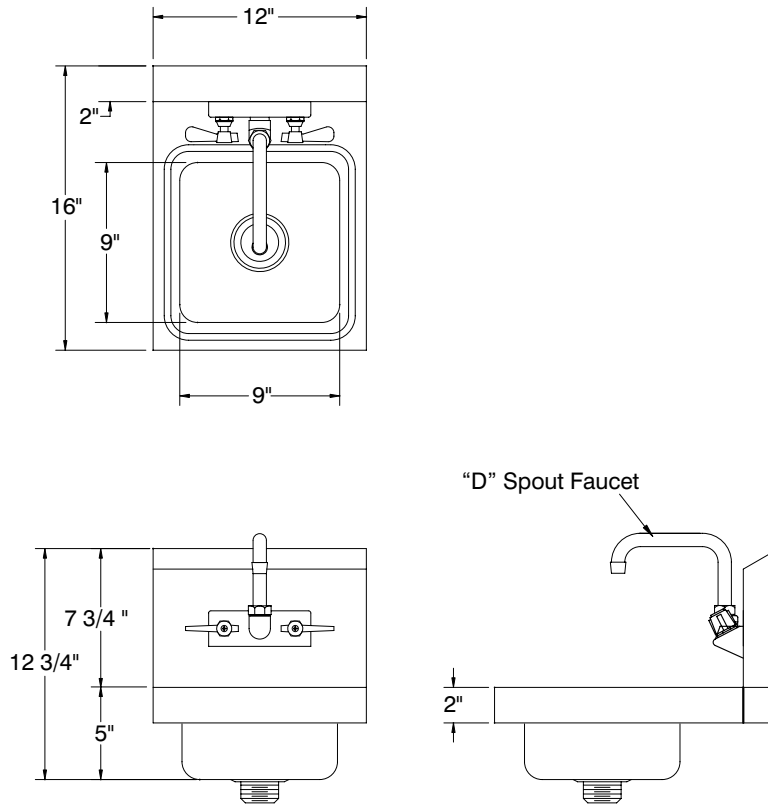

DIMENSIONS and SPECIFICATIONS

TOL ± .500"

ALL DIMENSIONS ARE TYPICAL

7-PS-23-EC