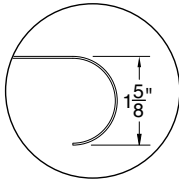

### STANDARD 25" WIDE

25" Wide Model	Countertop Size L x W	Fits Cabinet Base length	Approx. Wt.
ICT-242RE	25"x25"	24" Base	40 lbs.
ICT-244RE	49"x25"	48" Base	80 lbs.
ICT-246RE	73"x25"	72" of Bases	120 lbs.
ICT-248RE	97"x25"	96" of Bases	155 lbs.

## STAINLESS STEEL ISLAND COUNTERTOPS

Please Place a "Check Mark" (✓) in the Box for the Selected Countertop Edge

**SQUARE EDGE (STANDARD)**

1/8" Radius on all Top Front Edges

**BULLNOSE EDGE (TA-100RE)**

**"NO-DRIP" RAISED EDGE (TA-12RE)\***

\* "L" Shape Configurations Are Not Available with a "No-Drip" Raised Edge

Mounting Bracket View

4 Mounting Brackets are included with countertops up to 7' in length