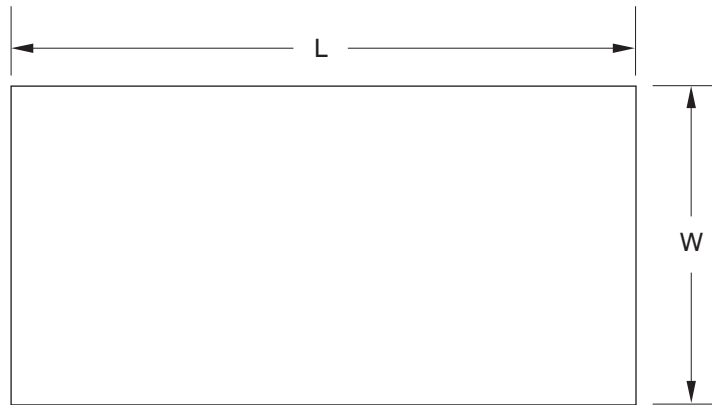

STAINLESS STEEL ISLAND COUNTERTOPS

Please Place a "Check Mark" (✓) in the Box for the Selected Countertop Edge

☐ **SQUARE EDGE (STANDARD)**

1/8" Radius on all Top Front Edges

☐ **BULLNOSE EDGE (TA-100RE)**

☐ **"NO-DRIP" RAISED EDGE (TA-12RE)***

* "L" Shape Configurations Are Not Available with a "No-Drip" Raised Edge