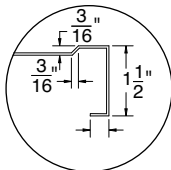

## STAINLESS STEEL ISLAND COUNTERTOPS

Please Place a "Check Mark" (✓) in the Box for the Selected Countertop Edge

**SQUARE EDGE (STANDARD)**

1/8" Radius on all Top Front Edges

**BULLNOSE EDGE (TA-100RE)**

**"NO-DRIP" RAISED EDGE (TA-12RE)\***

\* "L" Shape Configurations Are Not Available with a "No-Drip" Raised Edge

Mounting Bracket View

4 Mounting Brackets are included with countertops up to 7' in length