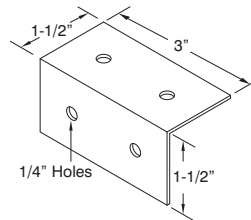

## STAINLESS STEEL ISLAND COUNTERTOPS

Please Place a "Check Mark" (✓) in the Box for the Selected Countertop Edge

**SQUARE EDGE (STANDARD)**

1/8" Radius on all Top Front Edges

**BULLNOSE EDGE (TA-100RE)**

**"NO-DRIP" RAISED EDGE (TA-12RE)\***

\* "L" Shape Configurations Are Not Available with a "No-Drip" Raised Edge

Mounting Bracket View

4 Mounting Brackets are included with countertops up to 7' in length