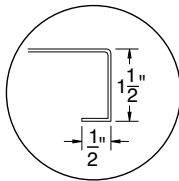

☐ **SQUARE EDGE (STANDARD)**

1/8" Radius on all Top Front Edges