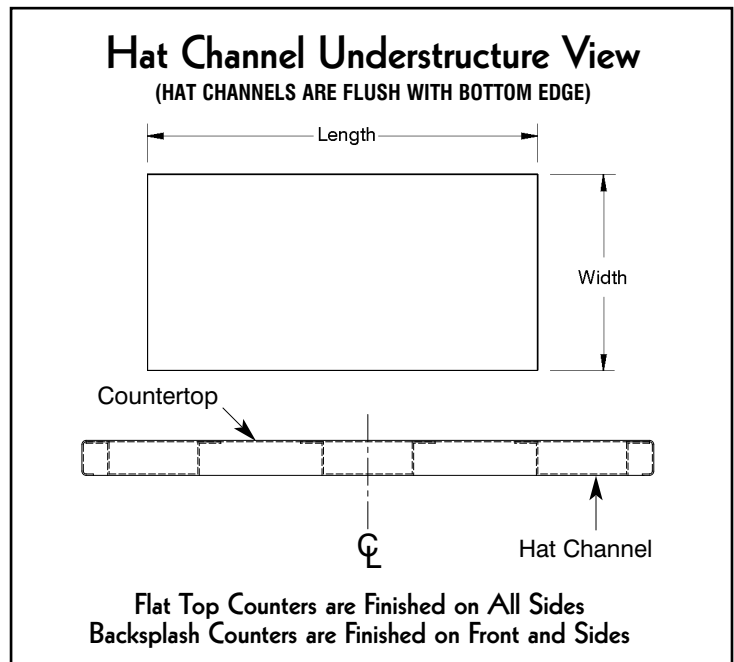

Professional Stainless Steel Products For Your Home

Toll Free Phone: 866-799-0106 • Toll Free Fax: 866-799-0249

www.alinebyadvancetabco.com