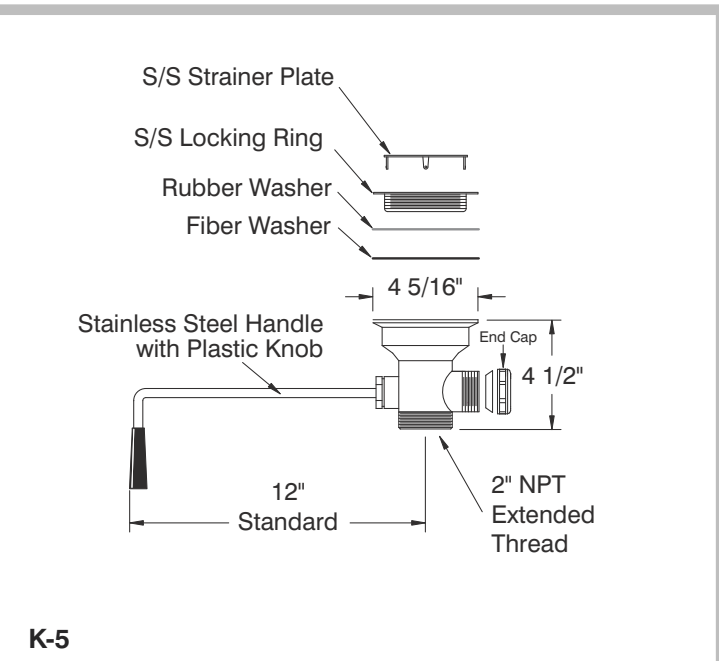

3-1/2" Basket Drain

K-6

Replacement Drain Basket For K-6

K-310

Twist Drain Support Bracket

K-4

Replacement Strainer For K-5 and K-15

K-410

DIMENSIONS and SPECIFICATIONS

TOL ± .125"

ALL DIMENSIONS ARE TYPICAL

ADVANCE TABCO is constantly engaged in a program of improving our products. Therefore, we reserve the right to change specifications without prior notice.