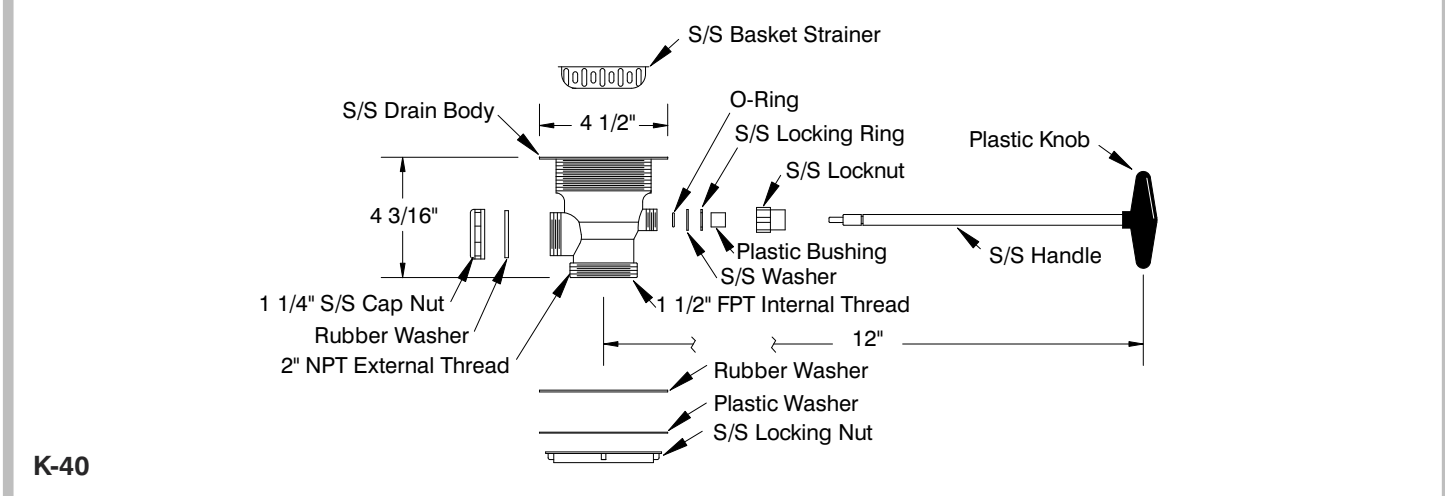

DIMENSIONS and SPECIFICATIONS

TOL ± .125"

ALL DIMENSIONS ARE TYPICAL

ADVANCE TABCO is constantly engaged in a program of improving our products. Therefore, we reserve the right to change specifications without prior notice.