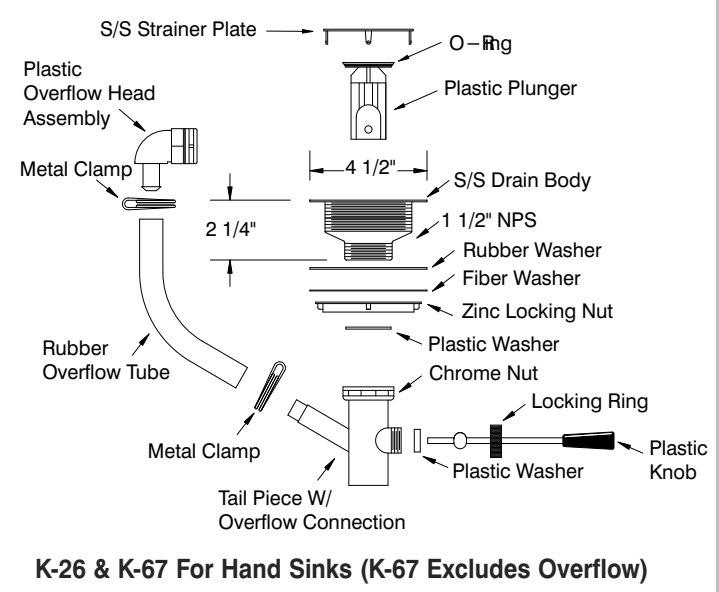

3-1/2" Basket Drain

K-6

Replacement Drain Basket For K-6

K-310

Twist Drain Support Bracket

K-4

Replacement Strainer For K-5 and K-15

K-410

DIMENSIONS and SPECIFICATIONS

TOL ± .125"

ALL DIMENSIONS ARE TYPICAL

ADVANCE TABCO is constantly engaged in a program of improving our products. Therefore, we reserve the right to change specifications without prior notice.