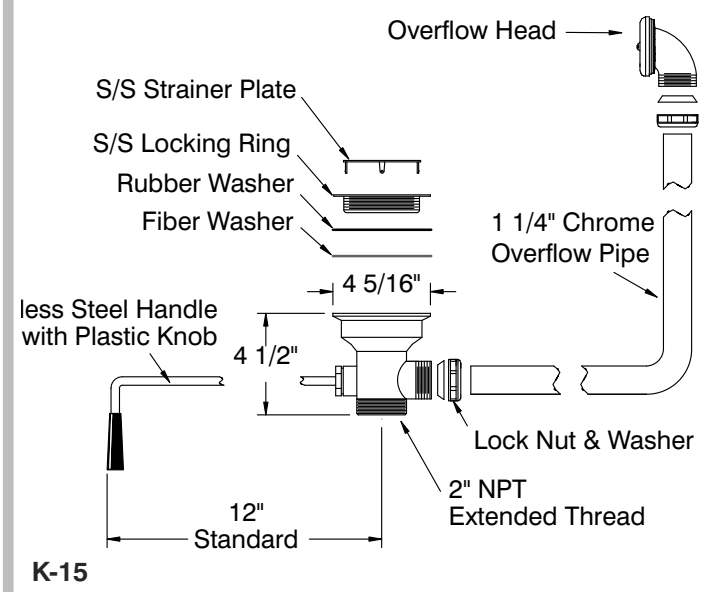

3-1/2" Basket Drain

K-6

Replacement Drain Basket For K-6

K-310

Twist Drain Support Bracket

K-4

Replacement Strainer For K-5 and K-15

K-410

DIMENSIONS and SPECIFICATIONS

TOL ± .125"

ALL DIMENSIONS ARE TYPICAL

ADVANCE TABCO is constantly engaged in a program of improving our products. Therefore, we reserve the right to change specifications without prior notice.