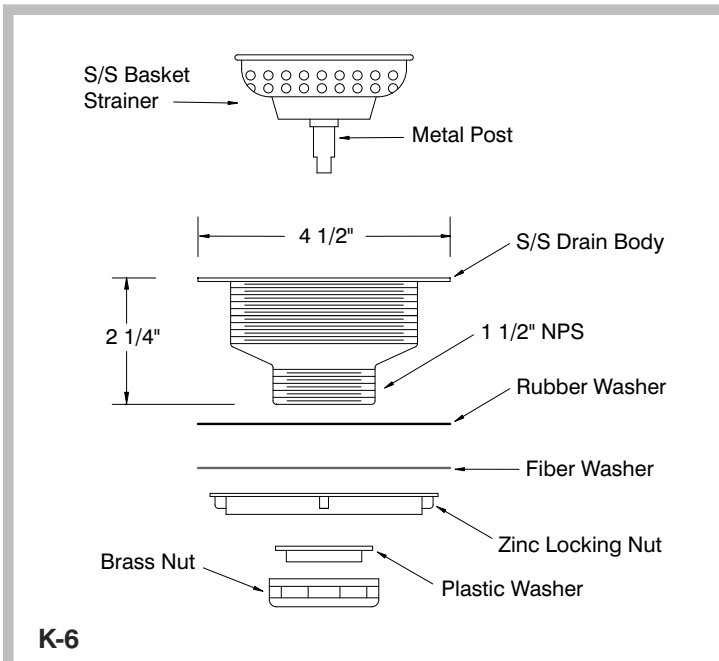

3-1/2" Basket Drain

K-6

Replacement Drain Basket For K-6

K-310

Twist Drain Support Bracket

K-4

Replacement Strainer For K-5 and K-15

K-410

DIMENSIONS and SPECIFICATIONS

TOL ± .125"

ALL DIMENSIONS ARE TYPICAL

ADVANCE TABCO is constantly engaged in a program of improving our products. Therefore, we reserve the right to change specifications without prior notice.