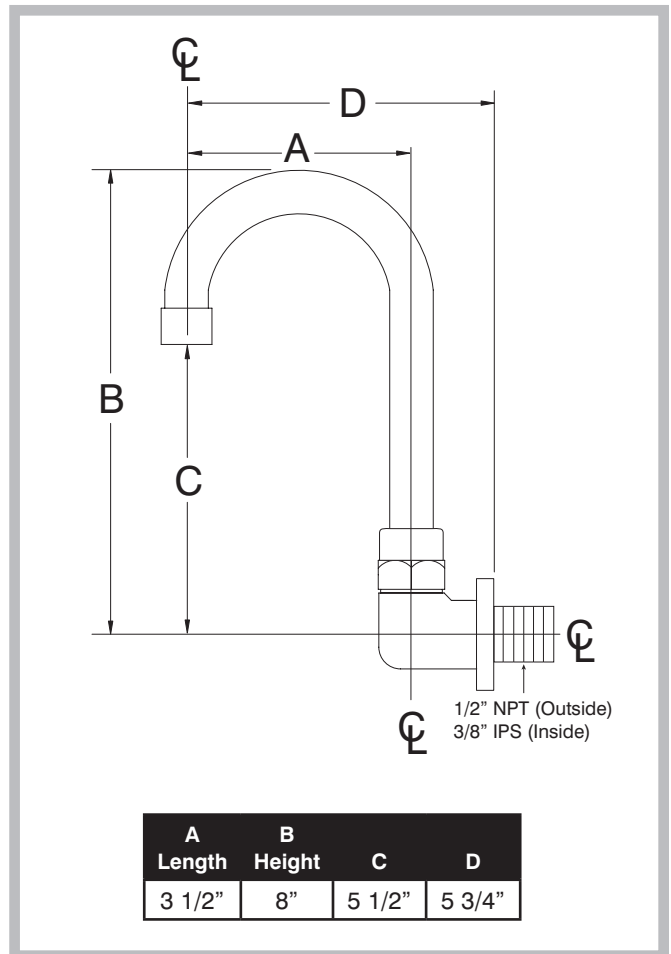

K-121 3-1/2" GOOSENECK SPLASH SPOUT

Conforms To NSF 61/9 Lead Free Requirements

BACK VIEW

1/2" NPS (OUTSIDE THREAD)
3/8" NPT (INSIDE THREAD)

FAUCET AERATOR CONFORM TO
ASTM.A112.18.1M • 1.0 GPM/3.8 LP
THREAD: 55/64 - 27 FEMALE

Item #: _____ Qty #: _____
Model #: _____
Project #: _____

FEATURES:

3 1/2" swivel gooseneck spout.
Single water supply.
1.0 GPM/3.8 LPM Aerator. 60 PSI.

MATERIAL:

Brass chrome plated body & spout.

DIMENSIONS and SPECIFICATIONS

Click This Link To View Assembly Sheet

Options & Accessories

Replacement Spout For K-121

3-1/2" Gooseneck Spout Only.

K-52SP

Low Flow Aerator

.5 GPM

K-08