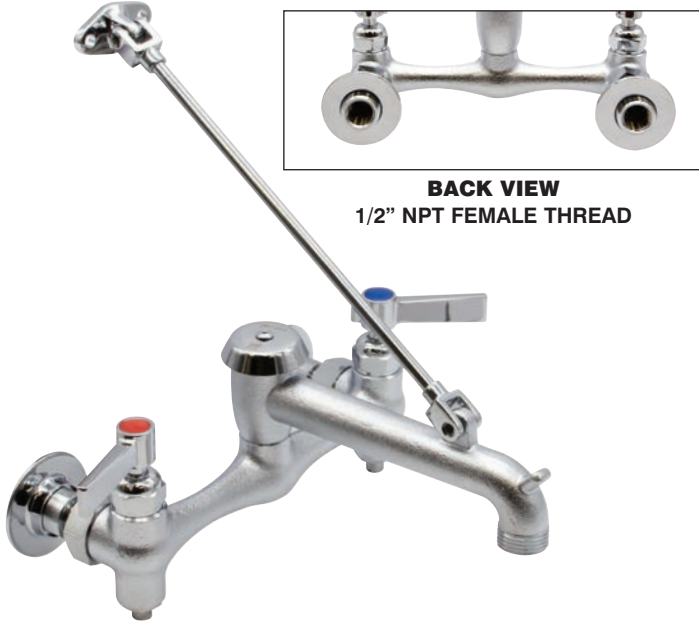

K-240 SERVICE FAUCET FOR MOP SINKS

Item #: _____ Qty #: _____
 Model #: _____
 Project #: _____

BACK VIEW
1/2" NPT FEMALE THREAD

FEATURES:

- 8" O.C. water supply.
- Quarter turn wedge style handles with colored hot & cold indexes.
- 9.6 GPM/36.3 LPM.
- Wall support bracket & pail hook.
- Vacuum breaker. Built-in stops.
- Garden hose outlet.

MATERIAL:

- Brass chrome plated body & spout.
- Chrome plated handles.

Click This Link To View Assembly Sheet

DIMENSIONS and SPECIFICATIONS

Options & Accessories

Replacement Vacuum Breaker Repair Kit For K-240

K-03

Faucet Repair Kit* K-00B (Set of 2)

Includes 2 Cartridges and 2 Handles With Red & Blue Indexes

**Can Only Be Used On Faucets Purchased After January 2016. For Older Faucets, Consult Customer Service.*