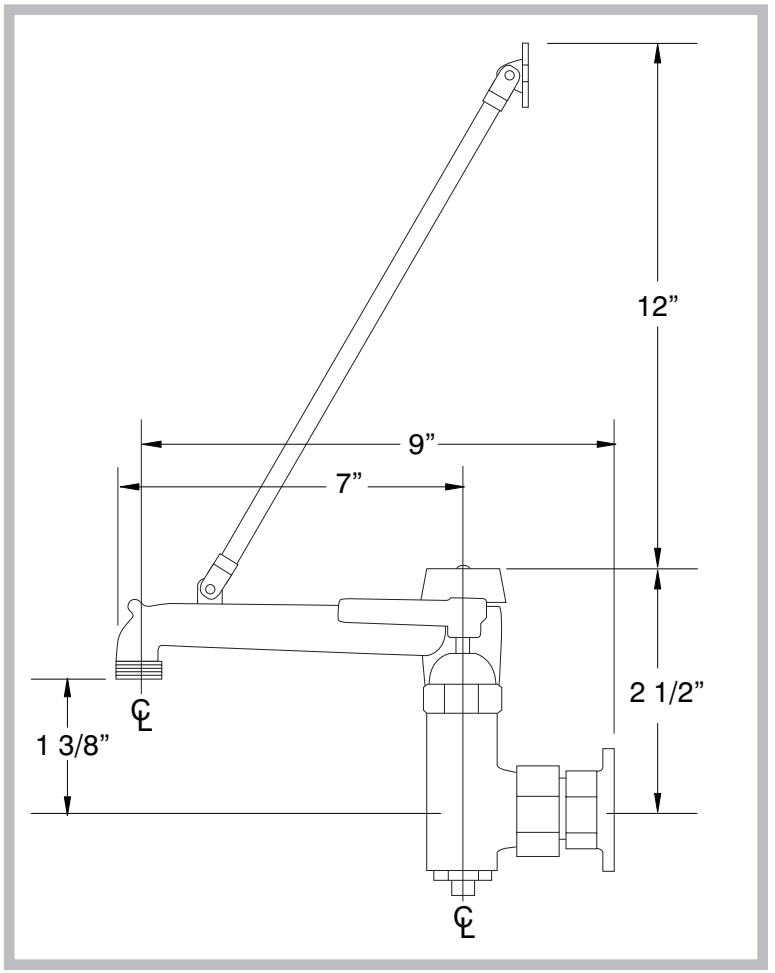

K-240 SERVICE FAUCET FOR MOP SINKS

Item #: _____ Qty #: _____
 Model #: _____
 Project #: _____

BACK VIEW
1/2" NPT FEMALE THREAD

FEATURES:

- 8" O.C. water supply.
- Quarter turn wedge style handles with colored hot & cold indexes.
- 9.6 GPM/36.3 LPM.
- Wall support bracket & pail hook.
- Vacuum breaker. Built-in stops.
- Garden hose outlet.

MATERIAL:

- Brass chrome plated body & spout.
- Chrome plated handles.

Click This Link To View Assembly Sheet

DIMENSIONS and SPECIFICATIONS

Options & Accessories

Replacement Vacuum Breaker Repair Kit For K-240