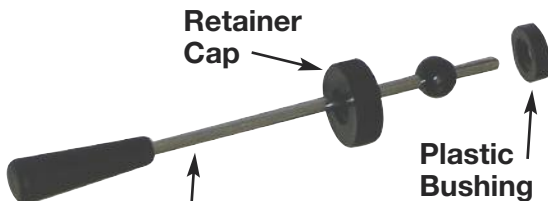

## Model: K-67

**Stainless Steel Strainer Plate**  
(Strainer Plate Replacement Available: K-410)

**#222 "O" Ring**

**Plastic Stopper**

**Stainless Steel Drain Body**  
(4 1/2" Top Flange.  
Fits 3 1/2" Drain Opening)

**Rubber Washer**

**Fiber Washer**

**Zinc Lock Nut**

**Plastic Washer**

**Jiffy Nut**

**Retainer Cap**

**Plastic Bushing**

**Lever Handle Arm**

**Tailpiece**