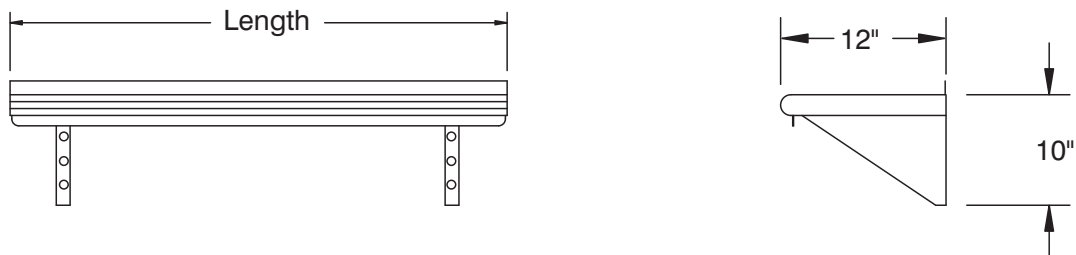

PROFESSIONAL STAINLESS STEEL CEILING MOUNTED POT & UTENSIL RACKS

RESTAURANT STYLE WALL SHELVES WITH UTENSIL BAR

STAINLESS STEEL WALL SHELVES

STAINLESS STEEL WALL SHELVING WITH RECIPE HOLDER

Toll Free Phone: 866-799-0106 • Toll Free Fax: 866-799-0249