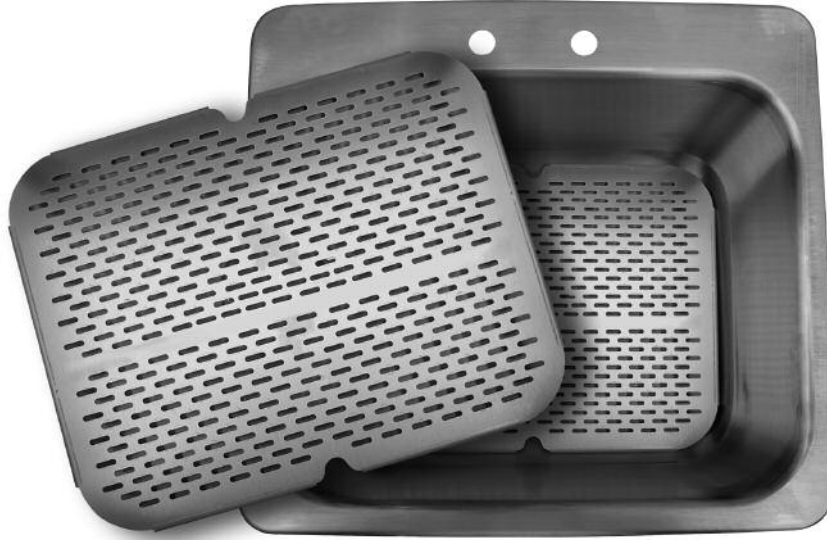

Stainless Steel SINK GRIDS

These sink grids allow for the collection of refuse, with full drainage, while at the same time protecting the bowl surface from daily wear and tear.

Features:

- Available for all A-Line™ Core™ Group and Unique™ Farmer Sinks
- 16 Gauge, Type 304 Stainless Steel
- Grid sits 1" off sink bottom

Model	Fits Bowl Size
SSG-1414-RE	14" x 14"
SSG-1416-RE	14" x 16"
SSG-2016-RE	20" x 16"
SSG-2418-RE	24" x 18"
SSG-2424-RE	24" x 24"
SSG-2820-RE	28" x 20"

Professional Stainless Steel Products For Your Home