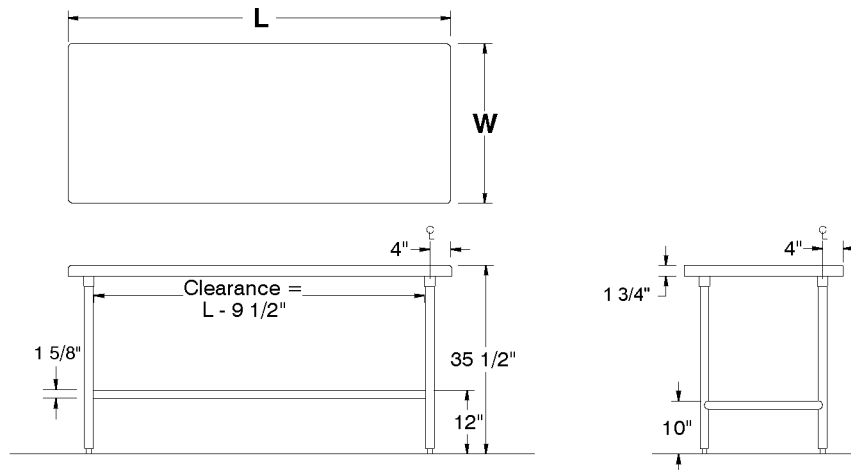

REAR BAR MODELS

CENTER BAR MODELS AVAILABLE!
ADD MODEL # TA-61RE TO REAR BAR MODEL

Professional Stainless Steel Products For Your Home

Toll Free Phone: 866-799-0106 • Toll Free Fax: 866-799-0249

www.alinebyadvancetabco.com