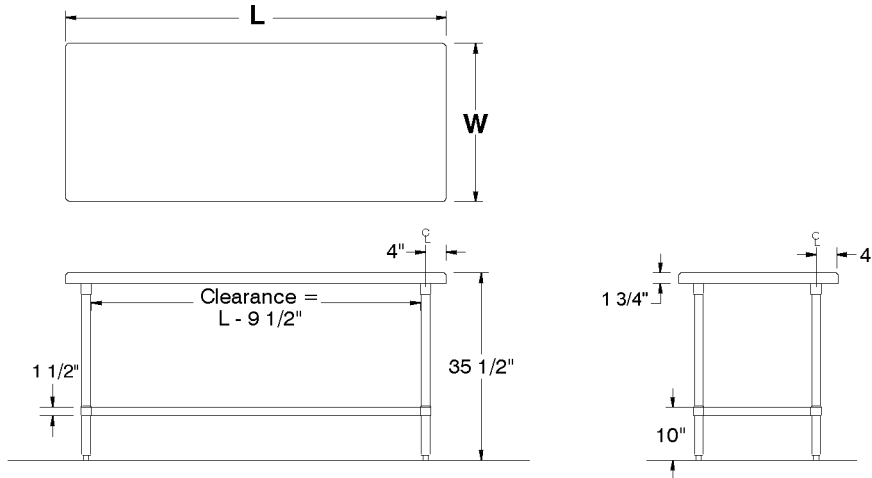

UNDER SHELF MODELS