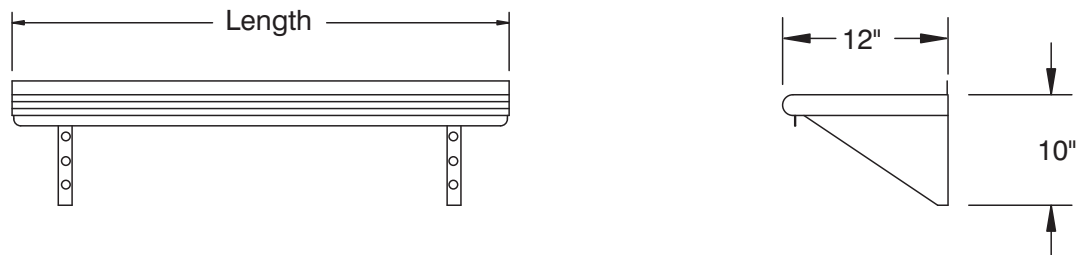

STAINLESS STEEL WALL SHELVING WITH RECIPE HOLDER

Toll Free Phone: 866-799-0106 • Toll Free Fax: 866-799-0249

www.alinebyadvancetabco.com