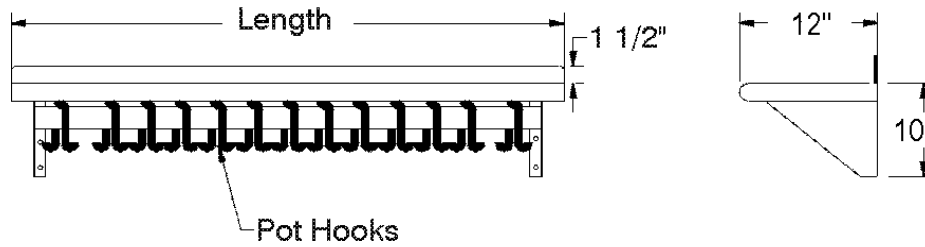

PROFESSIONAL STAINLESS STEEL CEILING MOUNTED POT & UTENSIL RACKS

RESTAURANT STYLE WALL SHELVES WITH UTENSIL BAR