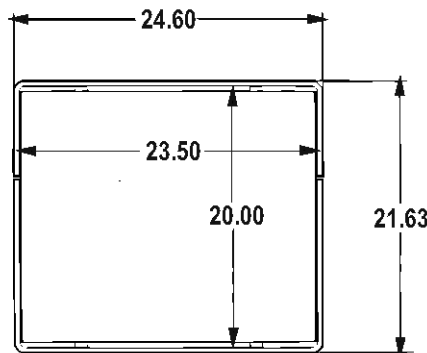

Power Cord: 6' power cord with NEMA6-15P plug

Cooking Surface:

TG-2025: 20" x 23 1/2" Grill Surface

Overall Dimensions:

TG-2025: 7.38" H x 24 5/8" W x 21 5/8" D

Shipping Information:

TG-2025: 55 lbs. (24.95 kg)

Shipping Dimensions: 30H" x 27W" x 10D"

F.O.B. Cheyenne, WY 82007

*APW Wyott reserves the right to modify specifications or discontinue models without incurring obligation.