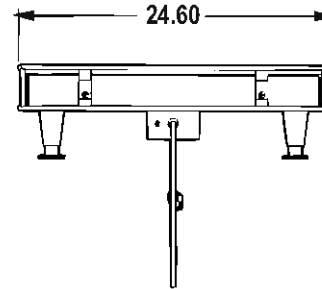

Power Cord: 6' power cord with NEMA6-15P plug

Cooking Surface:

TG-2025: 20" x 23 1/2" Grill Surface

Overall Dimensions:

TG-2025: 7.38" H x 24 5/8" W x 21 5/8" D

Shipping Information:

TG-2025: 55 lbs. (24.95 kg)

Shipping Dimensions: 30H" x 27W" x 10D"

F.O.B. Cheyenne, WY 82007

*APW Wyott reserves the right to modify specifications or discontinue models without incurring obligation.