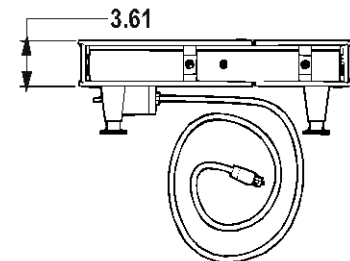

Power Cord: 6' power cord with NEMA6-15P plug

Cooking Surface:

TG-2025: 20" x 23 1/2" Grill Surface

Overall Dimensions:

TG-2025: 7.38" H x 24 5/8" W x 21 5/8" D

Shipping Information:

TG-2025: 55 lbs. (24.95 kg)

Shipping Dimensions: 30H" x 27W" x 10D"

F.O.B. Cheyenne, WY 82007

*APW Wyott reserves the right to modify specifications or discontinue models without incurring obligation.