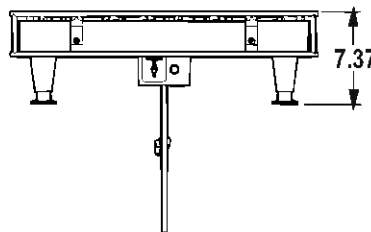

Power Cord: 6' power cord with NEMA6-15P plug

Cooking Surface:

TG-2025: 20" x 23 1/2" Grill Surface

Overall Dimensions:

TG-2025: 7.38" H x 24 5/8" W x 21 5/8" D

Shipping Information:

TG-2025: 55 lbs. (24.95 kg)

Shipping Dimensions: 30H" x 27W" x 10D"

F.O.B. Cheyenne, WY 82007

*APW Wyott reserves the right to modify specifications or discontinue models without incurring obligation.