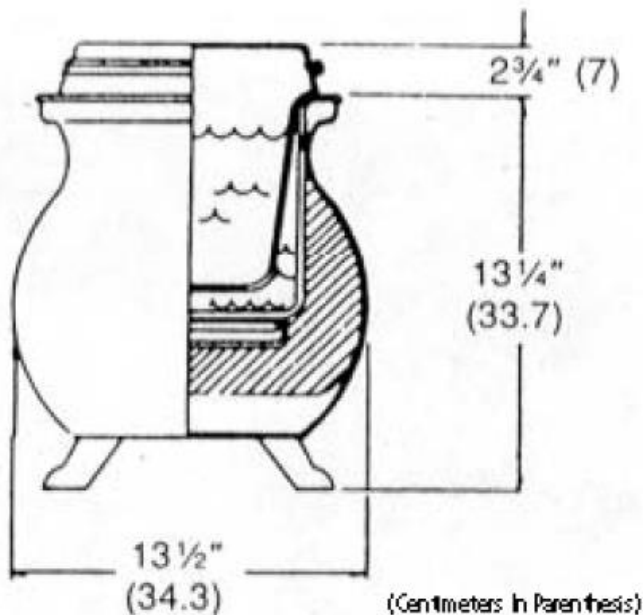

Models ☐ CWK-1 Pkg ☐ CWK Kettle only ☐ WK-1V Pkg ☐ WK-1V Kettle Only

PRODUCT:

QUANTITY:

ITEM:

PRODUCT SPECIFICATIONS

Construction:

Crafted of heavy gauge aluminum. Fiberglass insulated.

Electrical Specifications:

CWK-1:	120V, 800W, 6.7Amps
	240V, 800W, 3.3Amps
WK-1:	120V, 500W, 4.2Amps
	240V, 660W, 2.7Amps

Overall Dimensions:

CWK-1:	16" H x 13 1/2" Dia. (40.6cm x 34.3cm)
WK-1:	16" H x 13 1/2" Dia. (40.6cm x 34.3cm)

Capacity:

11 qts. (10.4L)

Shipping Weight:

CWK-1:	20 lbs. (9.1kg) with inset 16 lbs. (7.3kg) without inset
WK-1:	20 lbs. (9.1kg) with inset 16 lbs. (7.3kg) without inset

F.O.B. Allen, TX 75013

Class: 100

*APW Wyott reserves the right to modify specifications or discontinue models without incurring obligation.