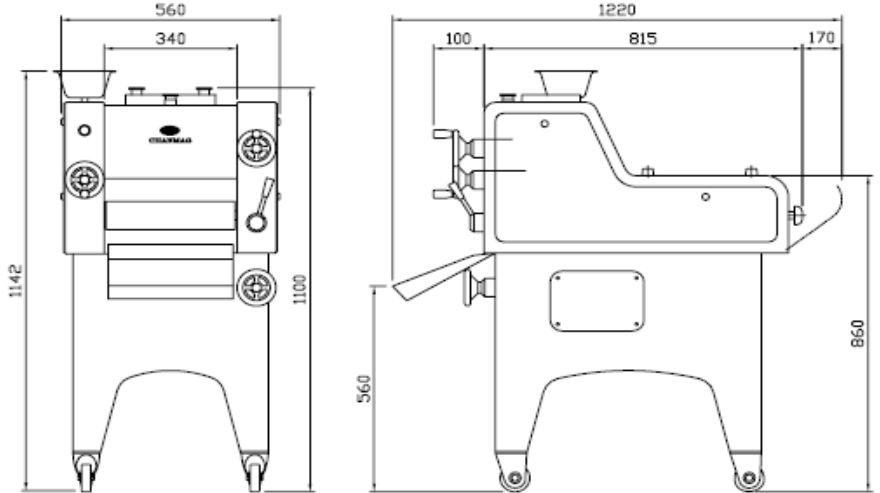

Capacity Chart

Model	Dough Weight	Pieces/Hour
BMMDM01	30 to 400g	3000 pcs/hr
BMMDM02	50 to 1200g	3000 pcs/hr