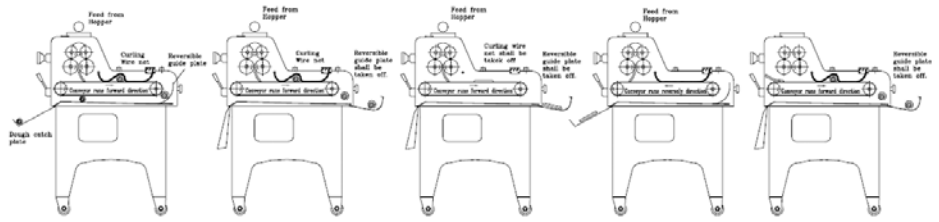

Item No. _____

MINI DOUGH MOULDER BMMDM01 BMMDM02

Features:

- Easy to use
- One person operation
- No moulding plates required
- Moveable hand powder box
- Specially designed for sticky dough
- Cover can be opened for quick and easy cleaning and maintenance
- Caster equipped for convenient moving
- Adjustable in any direction for users preference

Other specifications:

- BMMDM01 features a 13" belt width
- BMMDM02 features a 19" belt width
- Capacity per hour is 3,000
- 0 to 18 mm variable roller gap
- BMMDM01 Moulding rang of 30 to 400 grams
- BMMDM02 Moulding range of 50 to 1200 grams

The BakeMax® Mini Dough Moulders work especially well for sticky dough which contains high percentages of water, sugar, and margarine. Cover can be opened for quick, easy cleaning and maintenance.

Think Quality, Value, Service.....Think

MINI DOUGH MOULDER BMMDM01 BMMDM02

Dimensions

| Model | External | Belt Width |
|---------|--------------------|------------|
| BMMDM01 | 45"D x 22"W x 48"H | 13" |
| BMMDM02 | 45"D x 30"W x 46"H | 19" |