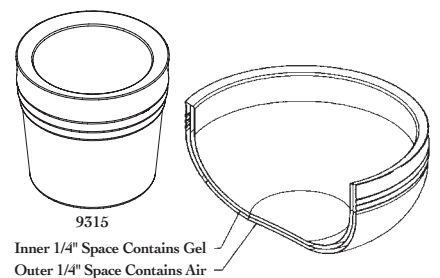

✓ Indicates that the product is shown.