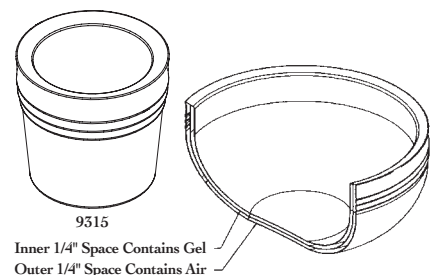

✓ Indicates that the product is shown.