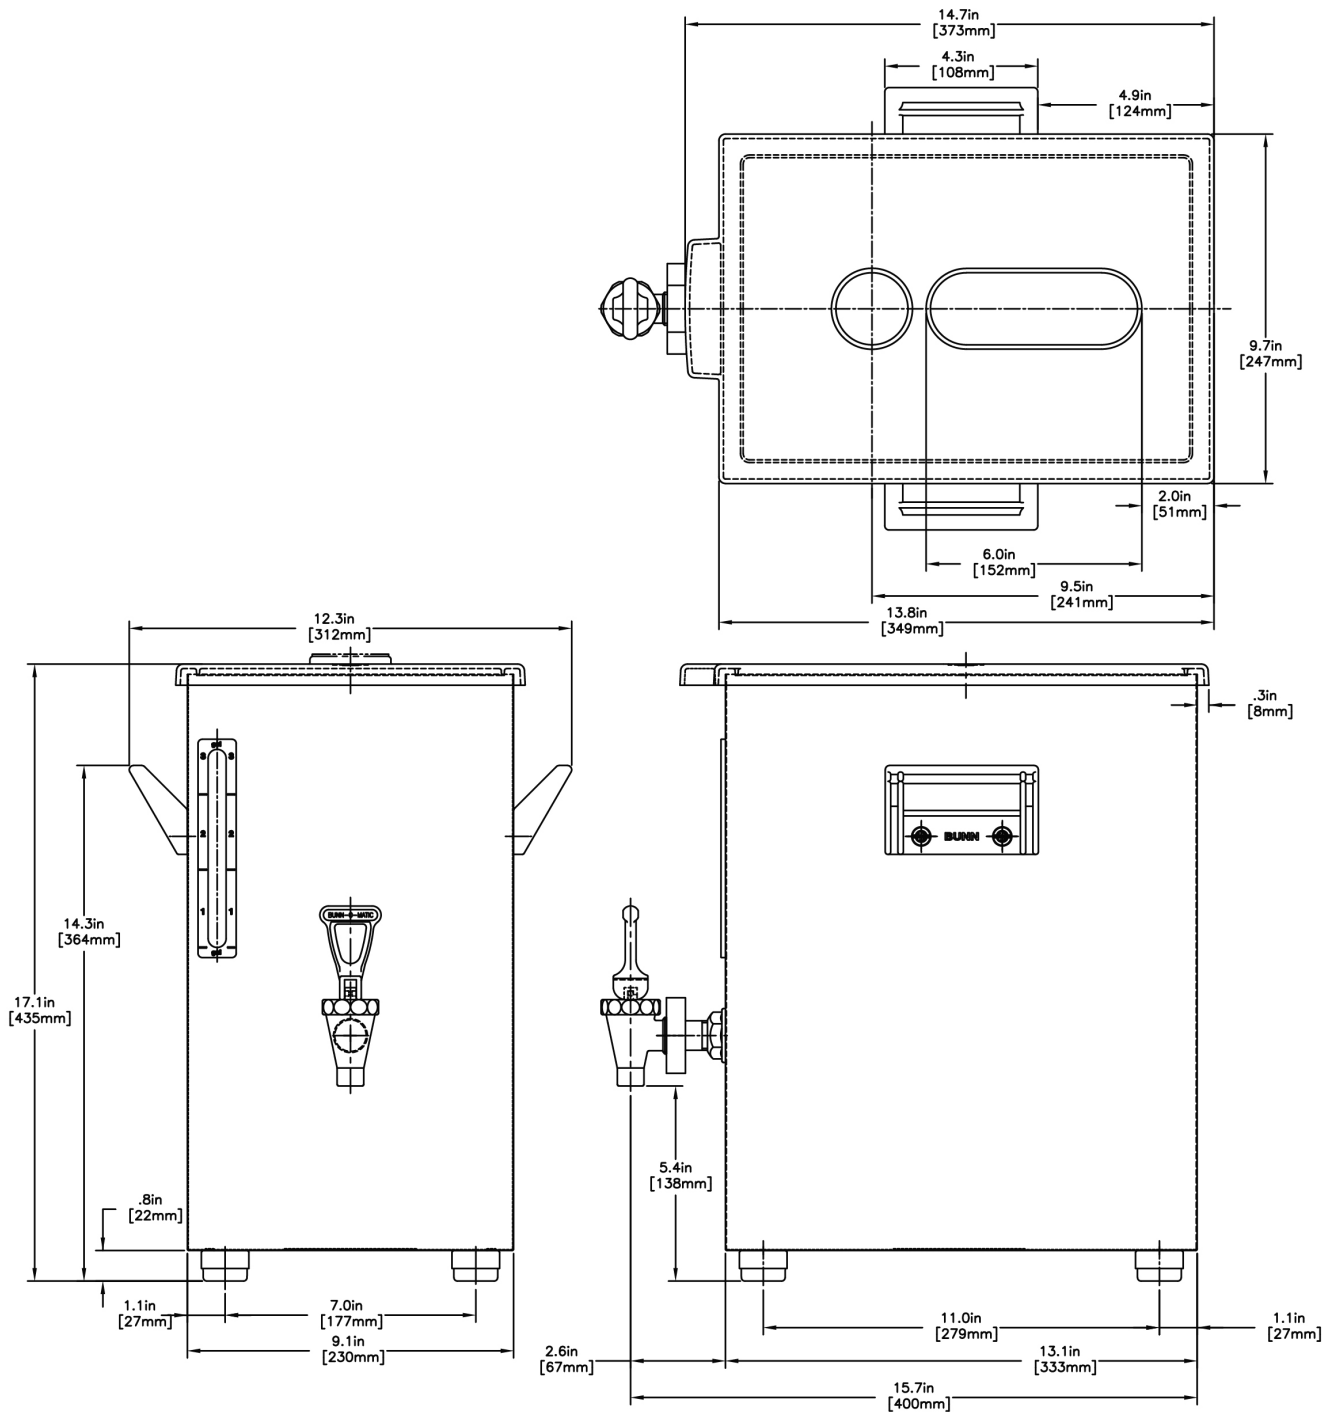

TD4 Dispenser w/Brew-Thru Lid

17.1" x 17.0" x 12.3"
(43.4cm x 43.2cm x 31.2cm)

- Sight gauge shows product level in dispenser

Agency:

Specifications

Product #: 03250.0006

Finish: Stainless

Handle: Side Carry Handles

Lid Color: Brew-Through Smoke Lid

Additional Features

Lift Dispense Faucet

Holding Capacity

English	Metric
-	-

BUNN® reserves the right to change specifications and product design without notice. Such revisions do not entitle the buyer to corresponding changes, improvements, additions or replacements for previously purchased equipment. For most current specifications and other info visit bunn.com.

Created on:
08/09/2018

	Unit			Shipping				
	Width	Height	Depth	Width	Height	Depth	Weight	Volume
English	12.3 in.	17.1 in.	17.0 in.	12.9 in. in.	24.0 in. in.	18.6 in. in.	12.950 lbs	2.435 ft ³
Metric	31.2 cm	43.4 cm	43.2 cm	32.8 cm cm	61.0 cm cm	47.2 cm cm	5.874 kgs	0.069 m ³