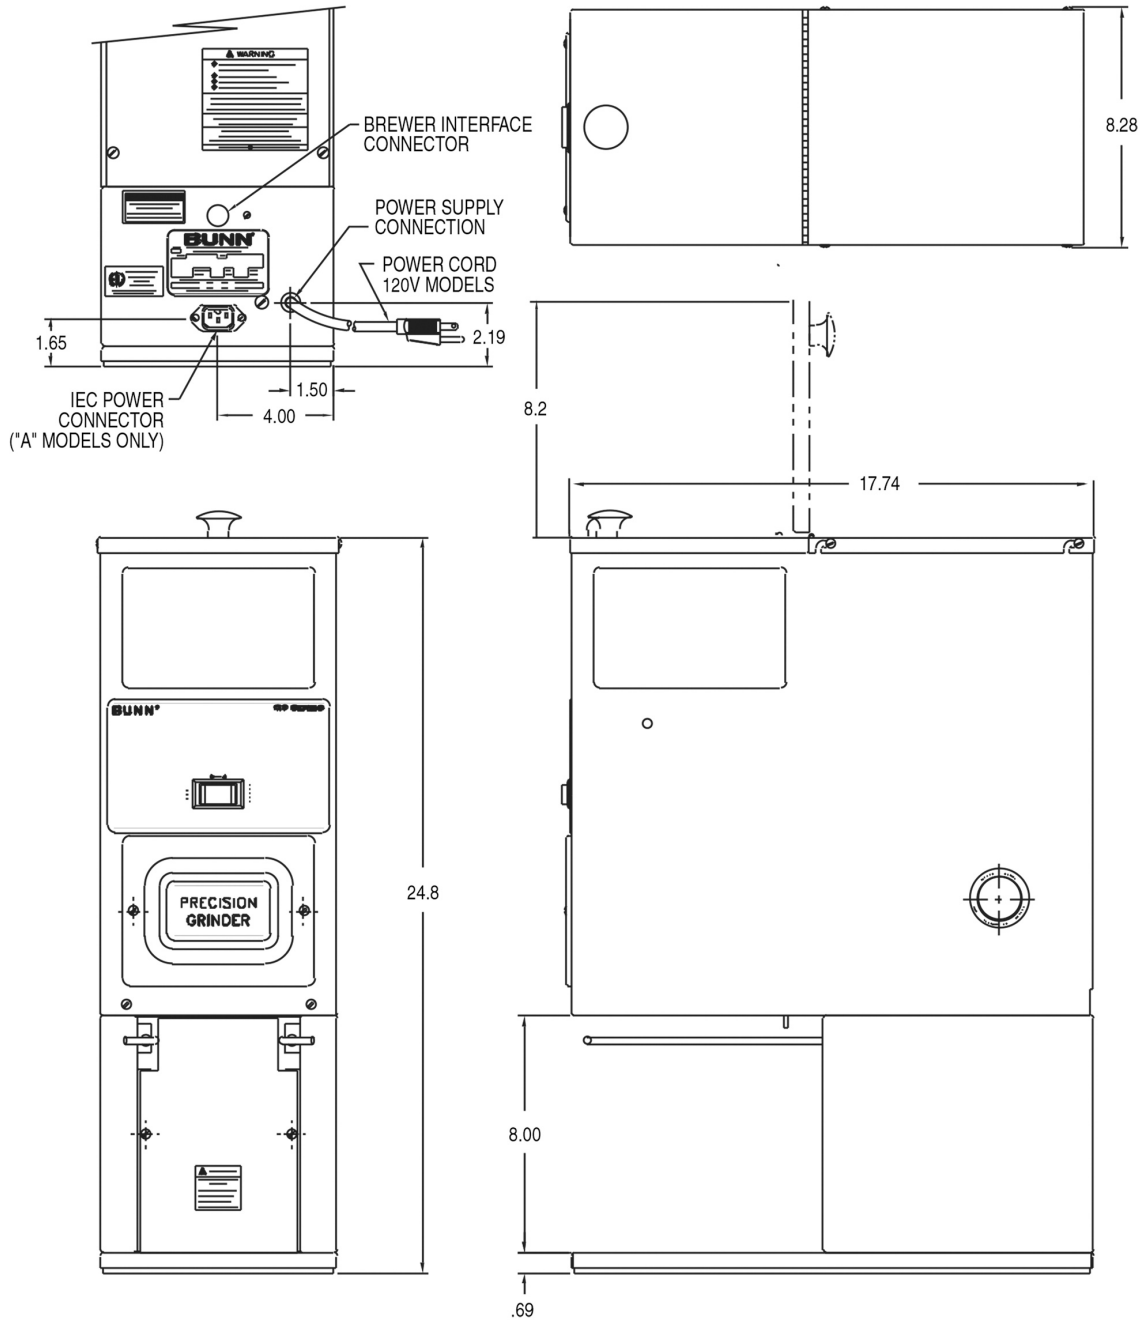

## Specifications

**Product #:** 05800.0027

**Interface:** Cabled

**Finish:** Stainless

**Hoppers:** One

**Hopper Capacity:** 9.00 lbs (4.082 kgs)

Last Updated:  
07/02/2020

	Unit			Shipping				
	Height	Width	Depth	Height	Width	Depth	Weight	Volume
English	25.7 in.	8.0 in.	17.7 in.	33.3 in.	12.9 in.	24.9 in.	62.650 lbs	6.163 ft <sup>3</sup>
Metric	65.3 cm	20.3 cm	45.0 cm	84.5 cm	32.7 cm	63.2 cm	28.418 kgs	0.175 m <sup>3</sup>