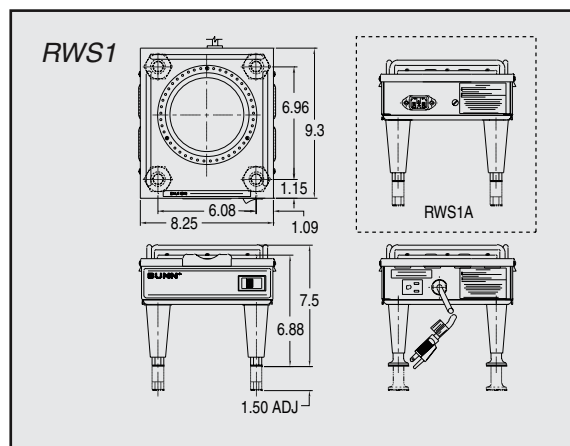

Dimensions & Specifications

Model	Product #	Capacity	Cu. Ft.	Shipping Weight	Cord Attached
1GPR (bail handle)	12487.0001	1 gallon	1.0	8.5 lbs.	N/A
1GPR (side handles)	12487.0003	1 gallon	1.0	8.5 lbs.	N/A
1GPR-FF (bail handle, fast flow faucet)	12487.0005	1 gallon	1.0	9 lbs.	N/A
1.5GPR-FF (bail handle, fast flow faucet)	20950.0002	1½ gallons	1.0	10 lbs.	N/A
1.5GPR-FF (top handles, fast flow faucet)	20950.0004	1½ gallons	1.0	10 lbs.	N/A

Model	Product #	Volts	Amps	Watts	Capacity	Cu. Ft.	Shipping Weight	Cord Attached
RWS1 (plastic legs)	12203.0010	120	.8	100	1GPR or 1.5GPR	1.0	7 lbs.	Yes
RWS1 (satin nickel legs)	12203.0014	120	.8	100	1GPR or 1.5GPR	1.0	9 lbs.	Yes

BUNN Corporation - 1400 Stevenson Drive Springfield, Illinois 62703 • 800-637-8606 • 217-529-6601 • Fax 217-529-6644 • www.bunn.com

BUNN® practices continuous product research and improvement. We reserve the right to change specifications and product design without notice. Such revisions do not entitle the buyer to corresponding changes, improvements, additions or replacements for previously purchased equipment.

All dimensions shown in inches. Bunn Corporation owns all copyrights relating to materials in this publication. Please contact Bunn Corporation to request permission to reproduce any portion of this publication.