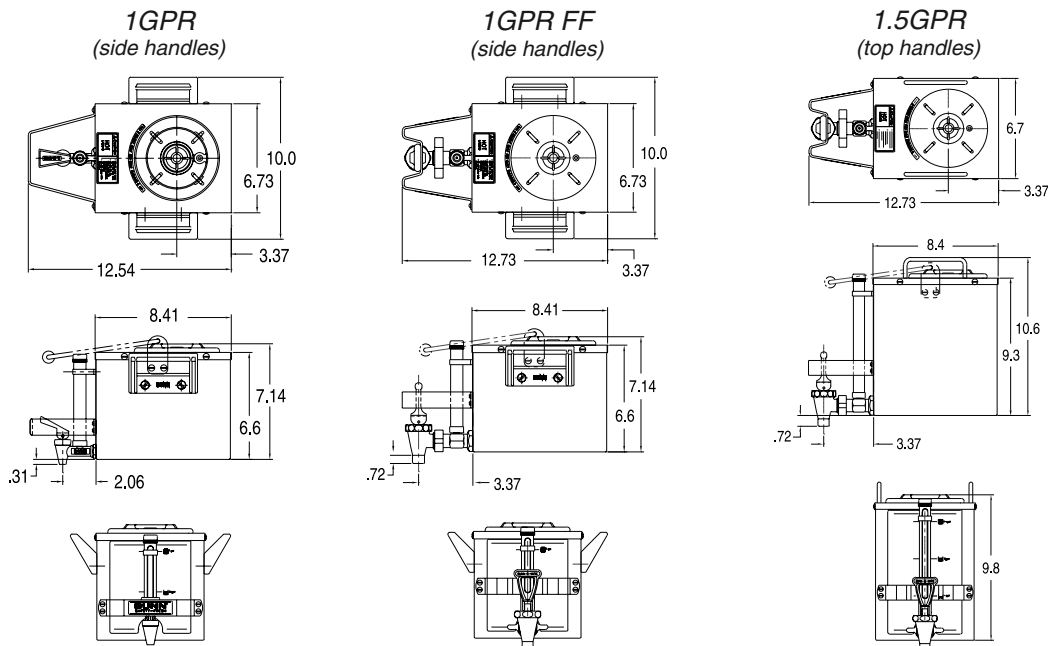

Dimensions & Specifications

Model	Product #	Capacity	Cu. Ft.	Shipping Weight	Cord Attached
1GPR (bail handle)	12487.0001	1 gallon	1.0	8.5 lbs.	N/A
1GPR (side handles)	12487.0003	1 gallon	1.0	8.5 lbs.	N/A
1GPR-FF (bail handle, fast flow faucet)	12487.0005	1 gallon	1.0	9 lbs.	N/A
1.5GPR-FF (bail handle, fast flow faucet)	20950.0002	1½ gallons	1.0	10 lbs.	N/A
1.5GPR-FF (top handles, fast flow faucet)	20950.0004	1½ gallons	1.0	10 lbs.	N/A

Model	Product #	Volts	Amps	Watts	Capacity	Cu. Ft.	Shipping Weight	Cord Attached
RWS1 (plastic legs)	12203.0010	120	.8	100	1GPR or 1.5GPR	1.0	7 lbs.	Yes
RWS1 (satin nickel legs)	12203.0014	120	.8	100	1GPR or 1.5GPR	1.0	9 lbs.	Yes

BUNN Corporation - 1400 Stevenson Drive Springfield, Illinois 62703 • 800-637-8606 • 217-529-6601 • Fax 217-529-6644 • www.bunn.com

BUNN® practices continuous product research and improvement. We reserve the right to change specifications and product design without notice. Such revisions do not entitle the buyer to corresponding changes, improvements, additions or replacements for previously purchased equipment.

All dimensions shown in inches. Bunn Corporation owns all copyrights relating to materials in this publication. Please contact Bunn Corporation to request permission to reproduce any portion of this publication.