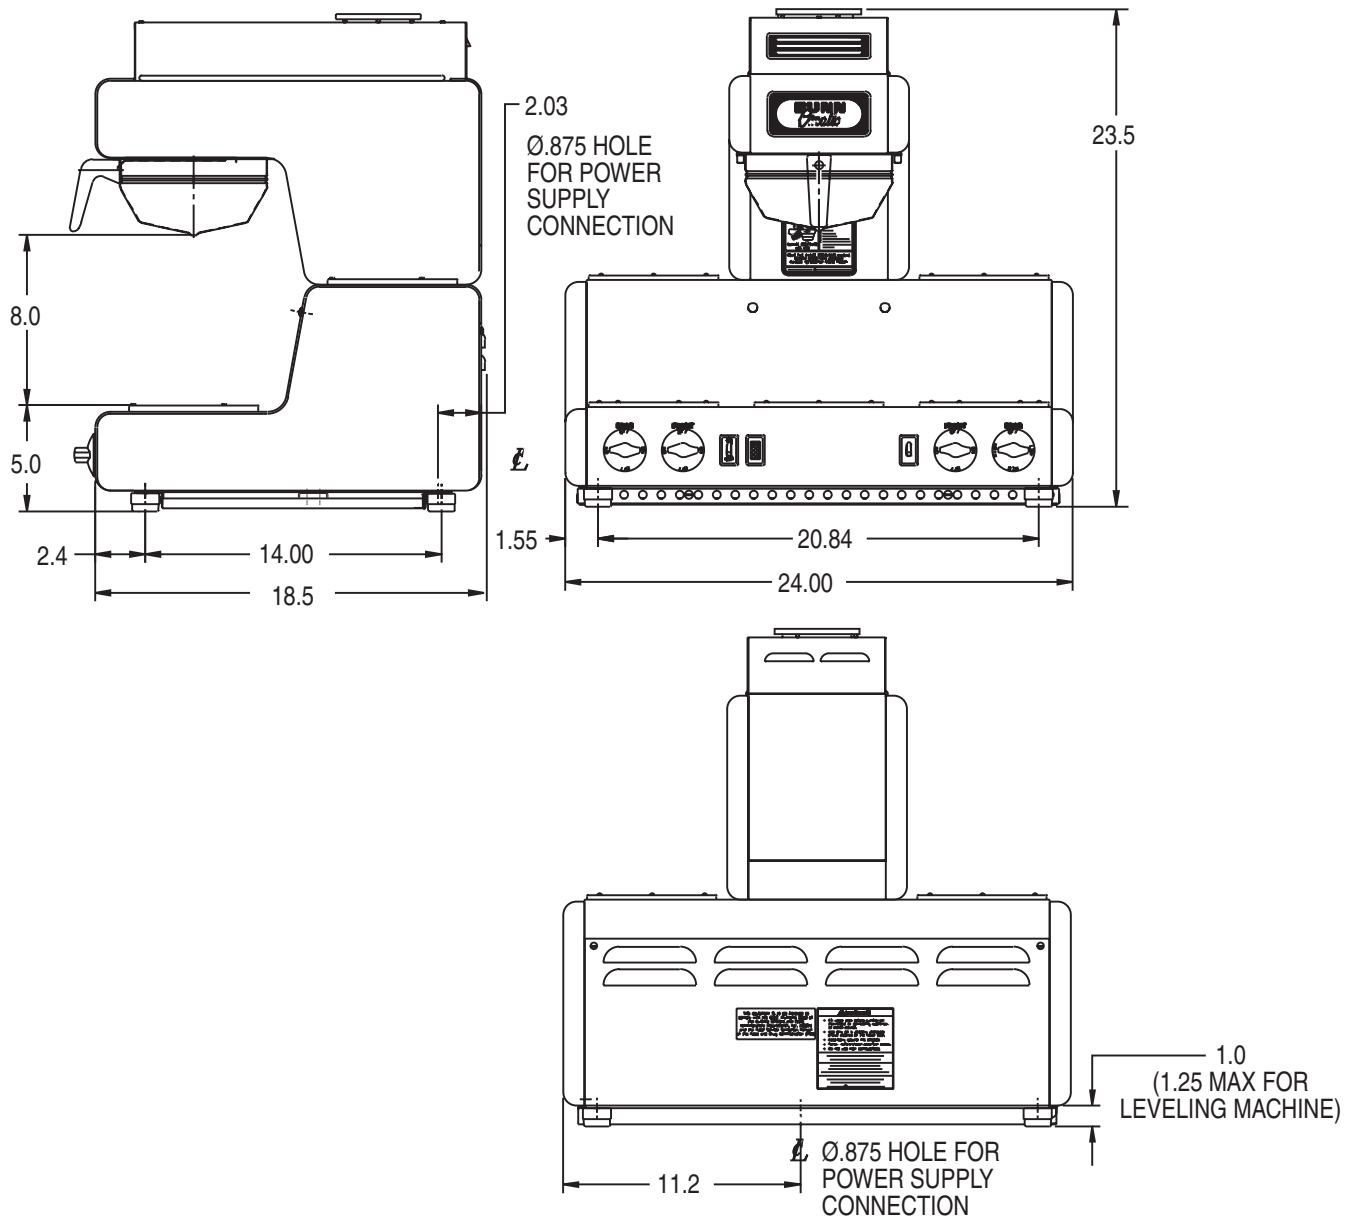

Dimensions & Specifications

Model	Product #	Volts	Amps	Tank Heater Watts	Total Watts	Brewing Capacity	Cu. Ft.	Shipping Weight	Cord Attached
RL35	20825.0000	120/240	19.2	3500	4050	7.5 gal./hr.	9.3	44 lbs.	No

Brewing capacity: based upon incoming water temp of 60°F (140°F rise) per 1/2 gallon brew time of 4 minutes.

Models listed as 120/208V or 120/240V must be connected to 208V or 240V electrical service respectively. Please refer to the installation manual.

Electrical: Model requires 3-wires plus ground service rated 120/240V (115/230, 120/208), single phase, 60 hz.

Plumbing: 10-90 psi (138-621 kPa). Supplied with 1/4" OD male flare fitting.

Bunn-O-Matic® Corporation - 1400 Stevenson Drive Springfield, Illinois 62703 • 800-637-8606 • 217-529-6601 • Fax 217-529-6644 • www.bunn.com

BUNN® practices continuous product research and improvement. We reserve the right to change specifications and product design without notice. Such revisions do not entitle the buyer to corresponding changes, improvements, additions or replacements for previously purchased equipment.

All dimensions shown in inches.

10/09 © Bunn-O-Matic Corporation