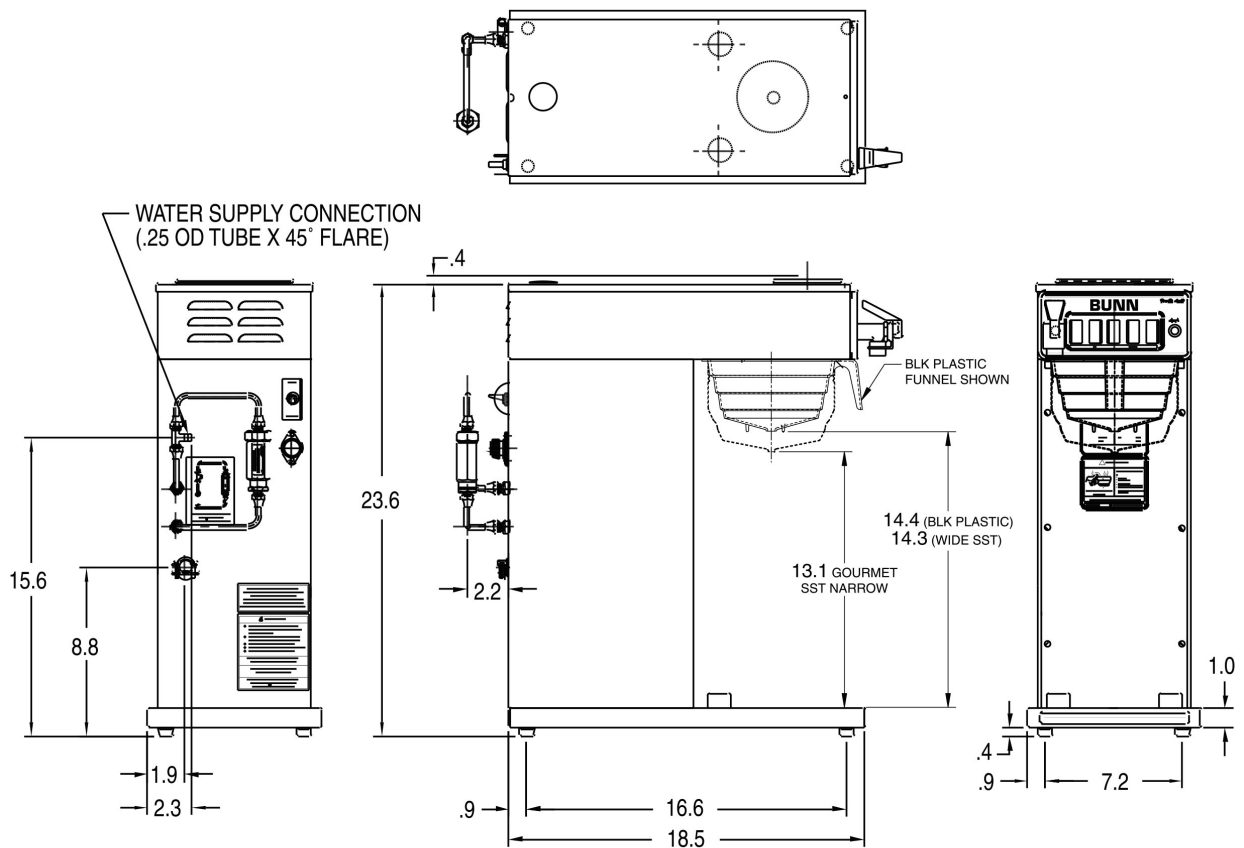

Related products

- 20115.0000 Regular Paper Filters 1000/case
- 20583.0003 Funnel
- 30200.1000 EQ-17-TL
- 30201.1001 IN LINE ED-17-TL

Product No	Channel	Product Category	Water Access	Electrical (Voltage)
23001.0007	Amusement and Leisure College and University Convenience Store Full Service Healthcare Lodging and Hospitality Office System Quick Serve Restaurant Specialty	Coffee Brewer	Plumbed	120

UPC	Coffee Server Type	Coffee Capacity Range	Brewer Type	Finish
72504038919	Airpot	Low	Automatics Thermal Systems	Stainless

Number of Wires (+GND)	Cord Attached	2D Format CAD Available	Minimum Input Pressure	Maximum Input Pressure
2	No	Yes	20 PSI	90 PSI

Inlet Water Fitting	Faucet Location	Funnel Type	Machine Depth	Machine Width
1/4" Male Flare Fitting	Upper	Black Plastic	18.5 in	9 in

Machine Height	Shipping Box Length	Shipping Box Width	Shipping Box Height	Shipping Weight
23.6 in	25.2 in	11.3 in	27.8 in	36.71 lb

Volume of shipped box
4.58 ft3

Electric & Capacity

Electrical Configuration Option
 Volts-Factory Wired: 120
 Phase-Factory Wired: 1
 Watts-Factory Wired: 1850

Hertz-Factory Wired: 60
Amps-Factory Wired: 15.4
Capacity (Servings/Hour):81.6