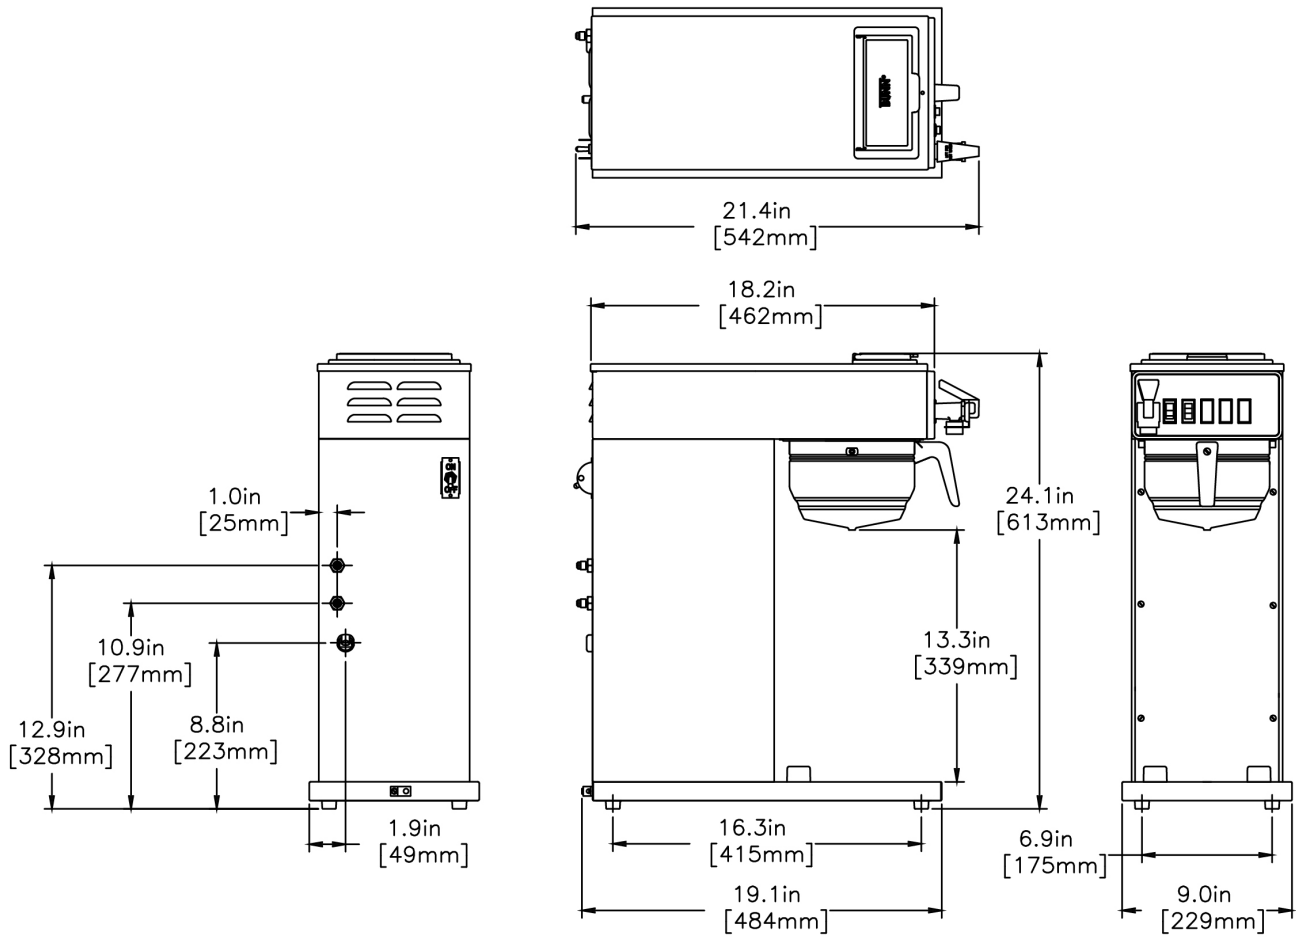

Created on:
09/15/2017

Unit			Shipping					
	Width	Height	Depth	Width	Height	Depth	Weight	Volume
English	9.0 in.	24.1 in.	21.4 in.	11.9 in.	29.0 in.	25.8 in.	38.150 lbs	4.581 ft ³
Metric	22.9 cm	61.2 cm	54.4 cm	30.2 cm	73.7 cm	65.5 cm	17.305 kgs	0.130 m ³