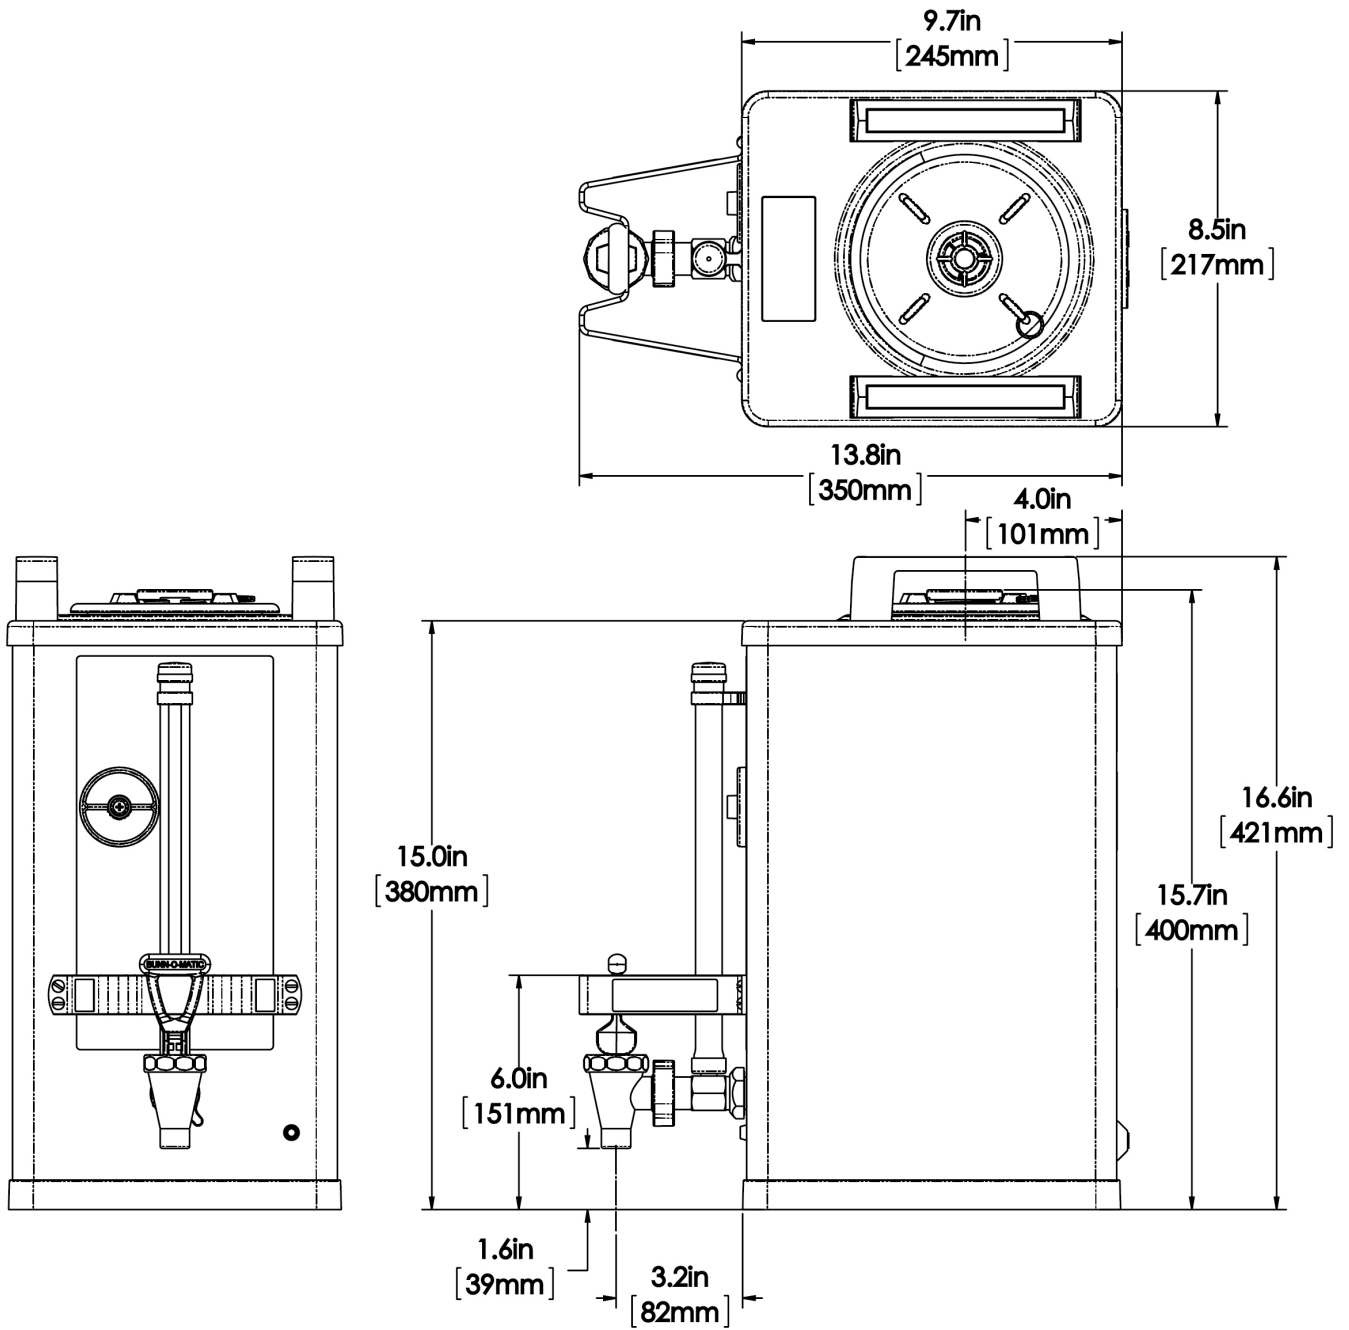

1.5Gal(5.7L) SH Srvr BLK 120MIN

16.6" x 14.0" x 8.5"
(42.2cm x 35.6cm x 21.6cm)

- LED power indicator shows server is operational
- Safety-Fresh® patented brew-through lid with vapor seal and spill prevention
- Soft Heat® servers supply controlled heat to coffee to maintain flavor and temperature

Agency:

Specifications

Product #: 27850.0022

Finish: Black

Additional Features

Holding Capacity

English	Metric
192 oz.	5.7 L

BUNN® reserves the right to change specifications and product design without notice. Such revisions do not entitle the buyer to corresponding changes, improvements, additions or replacements for previously purchased equipment. For most current specifications and other info visit bunn.com.

Created on:
09/13/2017

	Unit			Shipping				
	Width	Height	Depth	Width	Height	Depth	Weight	Volume
English	8.5 in.	16.6 in.	14.0 in.	-	-	-	16.800 lbs	1.978 ft ³
Metric	21.6 cm	42.2 cm	35.6 cm	-	-	-	7.620 kgs	0.056 m ³