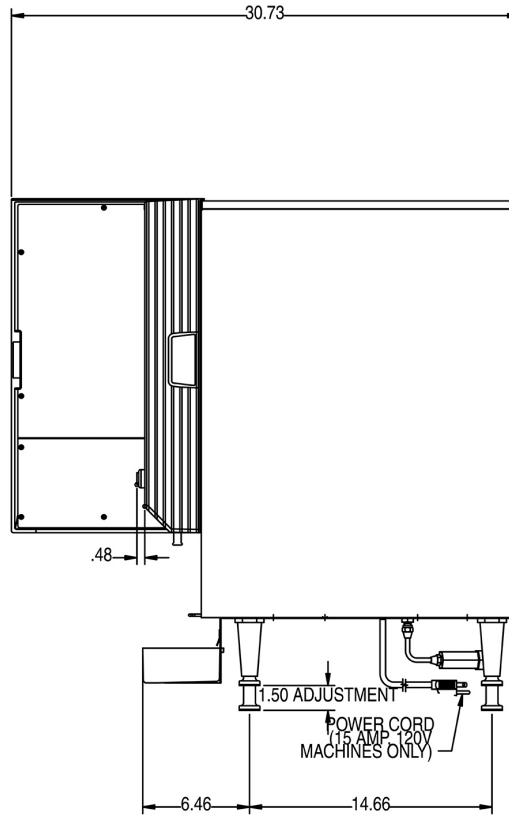

Agency:

Specifications

Product #: 29250.0000

Water Access: Plumbed

Finish: Black

Hoppers: Three

Door: Lit

Door: Side Hinge

Plumbing Requirements

PSI	kPa	Fitting Supplied	Water Flow Required (GPM)
20-90	138-621	1/4" Male Flare Fitting	-

CAD Drawings

2D	Revit	KLC
●		

BUNN® reserves the right to change specifications and product design without notice. Such revisions do not entitle the buyer to corresponding changes, improvements, additions or replacements for previously purchased equipment. For most current specifications and other info visit bunn.com.

Created on:
09/13/2017

	Unit			Shipping				
	Width	Height	Depth	Width	Height	Depth	Weight	Volume
English	11.3 in.	30.0 in.	23.3 in.	16.1 in.	35.8 in.	26.8 in.	85.000 lbs	7.620 ft ³
Metric	28.7 cm	76.2 cm	59.2 cm	40.9 cm	90.9 cm	68.1 cm	38.556 kgs	0.216 m ³