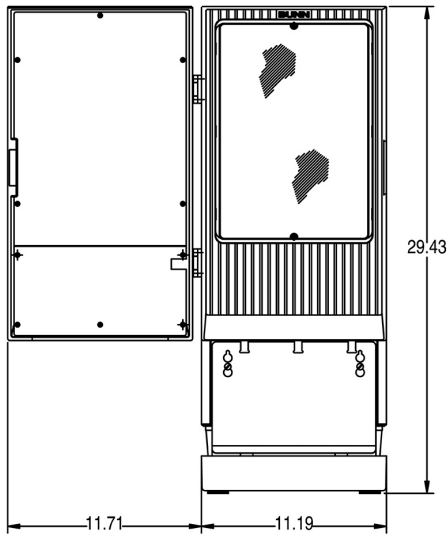

FMD DBC-3 BLK

30.0" x 23.3" x 11.3"
(76.2cm x 59.2cm x 28.7cm)

Servers and airpots sold separately

- Each mixing chamber has independent powder to water ratio
- Easy-to-program, one-touch portion control for 3 cup sizes
- Simple setup and hopper throw calibration system
- System setup is password protected for safety
- Adjustable legs and drip tray accommodate 20oz (.59L) mugs easily
- Electrical and plumbing components easily accessible through front and top
- High speed heavy-duty whipper for complete product mixing
- Improved automatic rinsing of whipper reduces run-on after beverage is dispensed
- Large easy-to-fill translucent hoppers hold 4lb (1.81kg) of product each, ensuring quick and timely refilling
- Lighted front graphics for merchandising are easy to exchange: cappuccino or soup
- Variable speed motors allow control of product consistency in mixing chamber (.75 to 6.6 grams of powder per second)

Agency:

Specifications

Product #: 29250.0000

Water Access: Plumbed

Finish: Black

Hoppers: Three

Door: Lit

Door: Side Hinge

Plumbing Requirements

PSI	kPa	Fitting Supplied	Water Flow Required (GPM)
20-90	138-621	1/4" Male Flare Fitting	-

CAD Drawings

2D	Revit	KLC
●		

BUNN® reserves the right to change specifications and product design without notice. Such revisions do not entitle the buyer to corresponding changes, improvements, additions or replacements for previously purchased equipment. For most current specifications and other info visit bunn.com.

Created on:
09/13/2017

	Unit			Shipping				
	Width	Height	Depth	Width	Height	Depth	Weight	Volume
English	11.3 in.	30.0 in.	23.3 in.	16.1 in.	35.8 in.	26.8 in.	85.000 lbs	7.620 ft ³
Metric	28.7 cm	76.2 cm	59.2 cm	40.9 cm	90.9 cm	68.1 cm	38.556 kgs	0.216 m ³