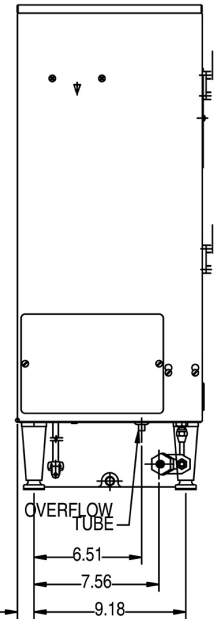

Agency:

Specifications

Product #: 29250.0000

Water Access: Plumbed

Finish: Black

Hoppers: Three

Door: Lit

Door: Side Hinge

Dispense: Portion Control

Additional Features

DBC

Electrical & Capacity

Volts	Amps	Watts	Cord Attached	Plug Type	8oz cups/hr 236ml cups/hr	Input H ₂ O Temp.	Phase	# Wires plus Ground	Hertz
120	15	1800	Yes	NEMA 5-15P	83	60°F (15.5°C)	1	2	60

Plumbing Requirements

PSI	kPa	Fitting Supplied	Water Flow Required (GPM)
20-90	138-621	1/4" Male Flare Fitting	-

CAD Drawings

2D	Revit	KLC
●		

BUNN® reserves the right to change specifications and product design without notice. Such revisions do not entitle the buyer to corresponding changes, improvements, additions or replacements for previously purchased equipment. For most current specifications and other info visit bunn.com.

Created on:
09/13/2017

	Unit			Shipping				
	Width	Height	Depth	Width	Height	Depth	Weight	Volume
English	11.3 in.	30.0 in.	23.3 in.	16.1 in.	35.8 in.	26.8 in.	85.000 lbs	7.620 ft ³
Metric	28.7 cm	76.2 cm	59.2 cm	40.9 cm	90.9 cm	68.1 cm	38.556 kgs	0.216 m ³