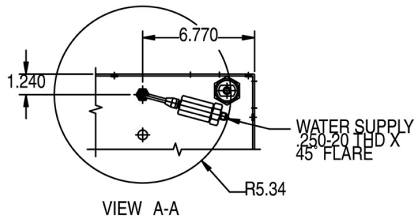

Plumbing Requirements

PSI	kPa	Fitting Supplied	Water Flow Required (GPM)
20-90	138-621	1/4" Male Flare Fitting	-

CAD Drawings

2D	Revit	KLC
●		

BUNN® reserves the right to change specifications and product design without notice. Such revisions do not entitle the buyer to corresponding changes, improvements, additions or replacements for previously purchased equipment. For most current specifications and other info visit bunn.com.

Created on:
09/13/2017

	Unit			Shipping				
	Width	Height	Depth	Width	Height	Depth	Weight	Volume
English	11.3 in.	30.0 in.	23.3 in.	16.1 in.	35.8 in.	26.8 in.	85.000 lbs	7.620 ft ³
Metric	28.7 cm	76.2 cm	59.2 cm	40.9 cm	90.9 cm	68.1 cm	38.556 kgs	0.216 m ³