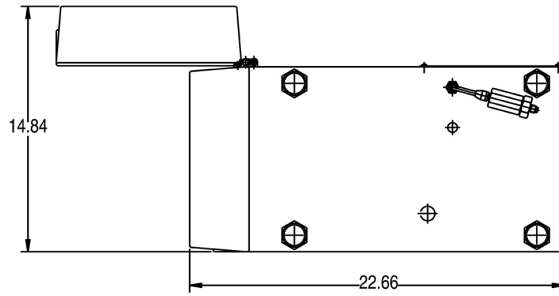

Plumbing Requirements

PSI	kPa	Fitting Supplied	Water Flow Required (GPM)
20-90	138-621	1/4" Male Flare Fitting	-

CAD Drawings

2D	Revit	KLC
●		

BUNN® reserves the right to change specifications and product design without notice. Such revisions do not entitle the buyer to corresponding changes, improvements, additions or replacements for previously purchased equipment. For most current specifications and other info visit bunn.com.

Created on:
09/13/2017

	Unit			Shipping				
	Width	Height	Depth	Width	Height	Depth	Weight	Volume
English	11.3 in.	30.0 in.	23.3 in.	16.1 in.	35.8 in.	26.8 in.	85.000 lbs	7.620 ft ³
Metric	28.7 cm	76.2 cm	59.2 cm	40.9 cm	90.9 cm	68.1 cm	38.556 kgs	0.216 m ³