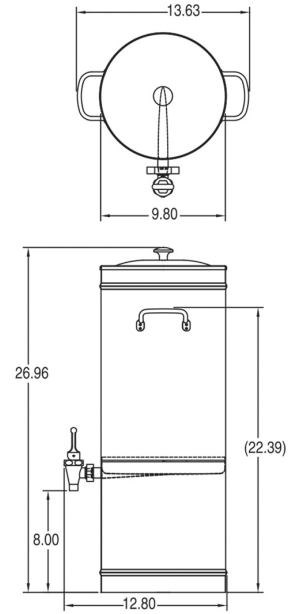

TDS-3 Dispenser w/ Solid Lid

20.2" x 12.7" x 13.1"
(51.3cm x 32.3cm x 33.3cm)

- Faucet handles are labeled sweetened and unsweetened. Side handles are mounted offset for closer side-by-side positioning* (* Some TDS-3 and TDS-5 models in stock may not have these features.)
- Sump dispense valve assures complete dispensing

Agency:

Specifications

Product #: 33000.0000

Finish: Stainless

Handle: Side Carry Handles

Lid Color: Solid Stainless Lid

Additional Features

Holding Capacity

English	Metric
422 oz.	12.5 L

BUNN® reserves the right to change specifications and product design without notice. Such revisions do not entitle the buyer to corresponding changes, improvements, additions or replacements for previously purchased equipment. For most current specifications and other info visit bunn.com.

Created on:
08/29/2017

TDS-3 / ICD-3

TDS-3.5

TDS-5

TDO-4 (Lift handle)

TDO-4 (Standard handle)

TDO-5

	Unit			Shipping				
	Width	Height	Depth	Width	Height	Depth	Weight	Volume
English	13.1 in.	20.2 in.	12.7 in.	-	-	-	9.150 lbs	1.581 ft ³
Metric	33.3 cm	51.3 cm	32.3 cm	-	-	-	4.150 kgs	0.045 m ³