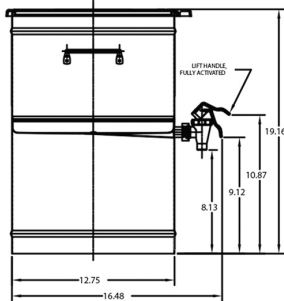

Created on:
08/29/2017

TDS-3 / ICD-3

TDS-3.5

TDS-5

TDO-4 (Lift handle)

TDO-4 (Standard handle)

TDO-5

	Unit			Shipping				
	Width	Height	Depth	Width	Height	Depth	Weight	Volume
English	13.1 in.	20.2 in.	12.7 in.	-	-	-	9.150 lbs	1.581 ft ³
Metric	33.3 cm	51.3 cm	32.3 cm	-	-	-	4.150 kgs	0.045 m ³