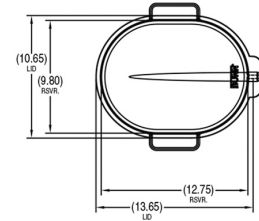

TDS-3 Dispenser w/ Solid Lid

20.2" x 12.7" x 13.1"
(51.3cm x 32.3cm x 33.3cm)

- Faucet handles are labeled sweetened and unsweetened. Side handles are mounted offset for closer side-by-side positioning* (* Some TDS-3 and TDS-5 models in stock may not have these features.)
- Sump dispense valve assures complete dispensing

Agency:

Specifications

Product #: 33000.0000

Finish: Stainless

Handle: Side Carry Handles

Lid Color: Solid Stainless Lid

Additional Features

Holding Capacity

Created on:
08/29/2017

TDS-3 / ICD-3

TDS-3.5

TDS-5

TDO-4 (Lift handle)

TDO-4 (Standard handle)

TDO-5

	Unit			Shipping				
	Width	Height	Depth	Width	Height	Depth	Weight	Volume
English	13.1 in.	20.2 in.	12.7 in.	-	-	-	9.150 lbs	1.581 ft ³
Metric	33.3 cm	51.3 cm	32.3 cm	-	-	-	4.150 kgs	0.045 m ³