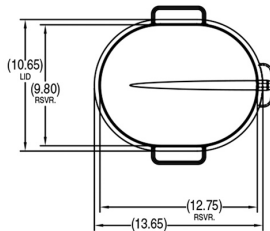

TDS-3 Dispenser w/ Solid Lid

20.2" x 12.7" x 13.1"
(51.3cm x 32.3cm x 33.3cm)

- Faucet handles are labeled sweetened and unsweetened. Side handles are mounted offset for closer side-by-side positioning* (* Some TDS-3 and TDS-5 models in stock may not have these features.)
- Sump dispense valve assures complete dispensing

Created on:
08/29/2017

TDS-3 / ICD-3

TDS-3.5

TDS-5

TDO-4 (Lift handle)

TDO-4 (Standard handle)

TDO-5

	Unit			Shipping				
	Width	Height	Depth	Width	Height	Depth	Weight	Volume
English	13.1 in.	20.2 in.	12.7 in.	-	-	-	9.150 lbs	1.581 ft ³
Metric	33.3 cm	51.3 cm	32.3 cm	-	-	-	4.150 kgs	0.045 m ³