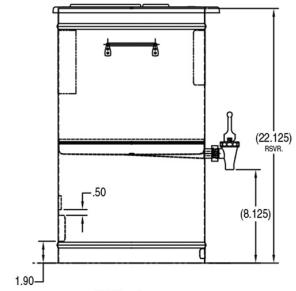

Created on:
08/29/2017

TDS-3 / ICD-3

TDS-3.5

TDS-5

TDO-4 (Lift handle)

TDO-4 (Standard handle)

TDO-5

	Unit			Shipping				
	Width	Height	Depth	Width	Height	Depth	Weight	Volume
English	13.1 in.	20.2 in.	12.7 in.	-	-	-	9.150 lbs	1.581 ft ³
Metric	33.3 cm	51.3 cm	32.3 cm	-	-	-	4.150 kgs	0.045 m ³