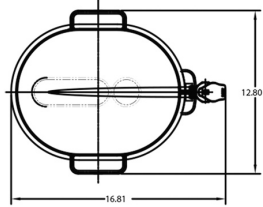

TDS-3 Dispenser w/ Solid Lid

20.2" x 12.7" x 13.1"
(51.3cm x 32.3cm x 33.3cm)

- Faucet handles are labeled sweetened and unsweetened. Side handles are mounted offset for closer side-by-side positioning* (* Some TDS-3 and TDS-5 models in stock may not have these features.)
- Sump dispense valve assures complete dispensing

Created on:
08/29/2017

TDS-3 / ICD-3

TDS-3.5

TDS-5

TDO-4 (Lift handle)

TDO-4 (Standard handle)

TDO-5

	Unit			Shipping				
	Width	Height	Depth	Width	Height	Depth	Weight	Volume
English	13.1 in.	20.2 in.	12.7 in.	-	-	-	9.150 lbs	1.581 ft ³
Metric	33.3 cm	51.3 cm	32.3 cm	-	-	-	4.150 kgs	0.045 m ³