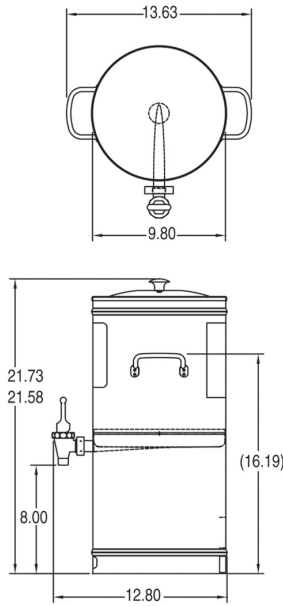

TDS-3 Dispenser w/ Solid Lid

20.2" x 12.7" x 13.1"
(51.3cm x 32.3cm x 33.3cm)

- Faucet handles are labeled sweetened and unsweetened. Side handles are mounted offset for closer side-by-side positioning* (* Some TDS-3 and TDS-5 models in stock may not have these features.)
- Sump dispense valve assures complete dispensing

Agency:

Specifications

Product #: 33000.0000

Finish: Stainless

Handle: Side Carry Handles

Lid Color: Solid Stainless Lid

Additional Features

Holding Capacity

English	Metric
422 oz.	12.5 L

BUNN® reserves the right to change specifications and product design without notice. Such revisions do not entitle the buyer to corresponding changes, improvements, additions or replacements for previously purchased equipment. For most current specifications and other info visit bunn.com.

Created on:
08/29/2017

TDS-3 / ICD-3

TDS-3.5

TDS-5

TDO-4 (Lift handle)

TDO-4 (Standard handle)

TDO-5

	Unit			Shipping				
	Width	Height	Depth	Width	Height	Depth	Weight	Volume
English	13.1 in.	20.2 in.	12.7 in.	-	-	-	9.150 lbs	1.581 ft ³
Metric	33.3 cm	51.3 cm	32.3 cm	-	-	-	4.150 kgs	0.045 m ³