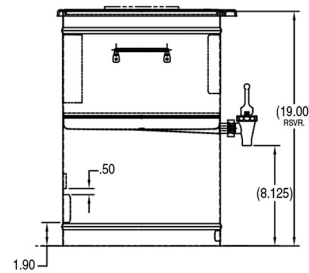

Created on:
08/29/2017

TDS-3 / ICD-3

TDS-3.5

TDS-5

TDO-4 (Lift handle)

TDO-4 (Standard handle)

TDO-5

	Unit			Shipping				
	Width	Height	Depth	Width	Height	Depth	Weight	Volume
English	13.1 in.	20.2 in.	12.7 in.	-	-	-	9.150 lbs	1.581 ft ³
Metric	33.3 cm	51.3 cm	32.3 cm	-	-	-	4.150 kgs	0.045 m ³