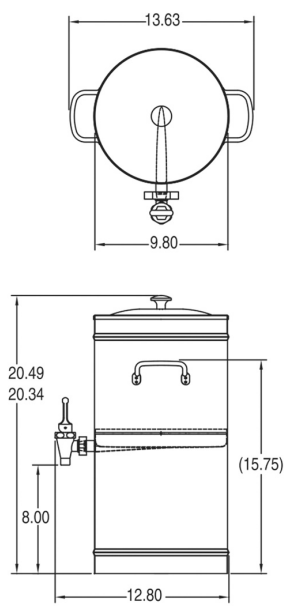

TDS-3 Dispenser w/ Solid Lid

20.2" x 12.7" x 13.1"
(51.3cm x 32.3cm x 33.3cm)

- Faucet handles are labeled sweetened and unsweetened. Side handles are mounted offset for closer side-by-side positioning* (* Some TDS-3 and TDS-5 models in stock may not have these features.)
- Sump dispense valve assures complete dispensing

Agency:

Specifications

Product #: 33000.0000

Finish: Stainless

Handle: Side Carry Handles

Lid Color: Solid Stainless Lid

Additional Features

Holding Capacity

Created on:
08/29/2017

TDS-3 / ICD-3

TDS-3.5

TDS-5

TDO-4 (Lift handle)

TDO-4 (Standard handle)

TDO-5

	Unit			Shipping				
	Width	Height	Depth	Width	Height	Depth	Weight	Volume
English	13.1 in.	20.2 in.	12.7 in.	-	-	-	9.150 lbs	1.581 ft ³
Metric	33.3 cm	51.3 cm	32.3 cm	-	-	-	4.150 kgs	0.045 m ³