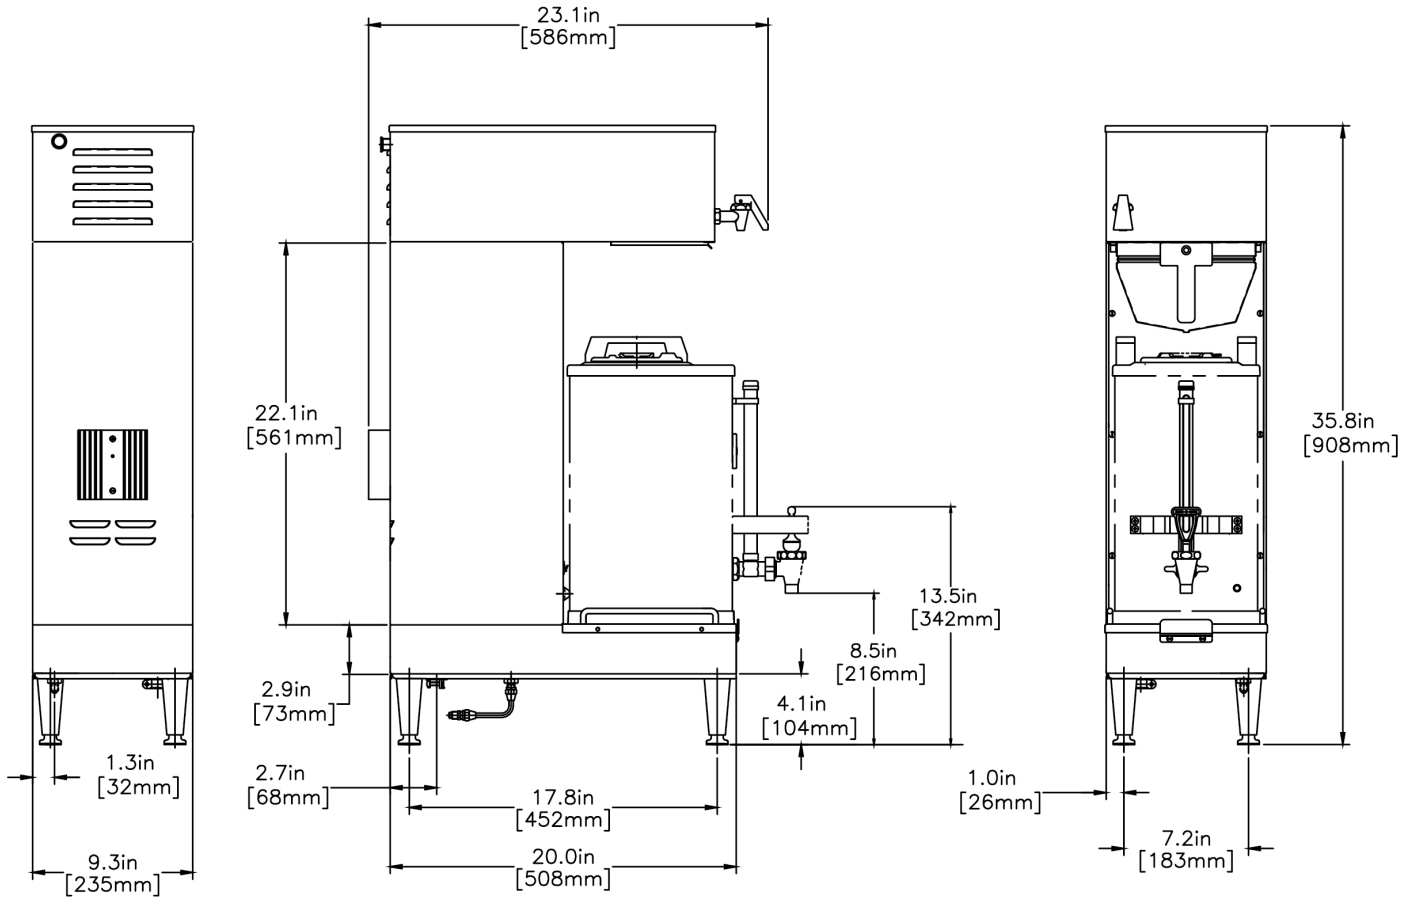

Created on:  
07/31/2017

Unit			Shipping					
	Width	Height	Depth	Width	Height	Depth	Weight	Volume
English	9.3 in.	35.8 in.	21.2 in.	-	-	-	57.900 lbs	7.203 ft <sup>3</sup>
Metric	23.6 cm	90.9 cm	53.8 cm	-	-	-	26.263 kgs	0.204 m <sup>3</sup>