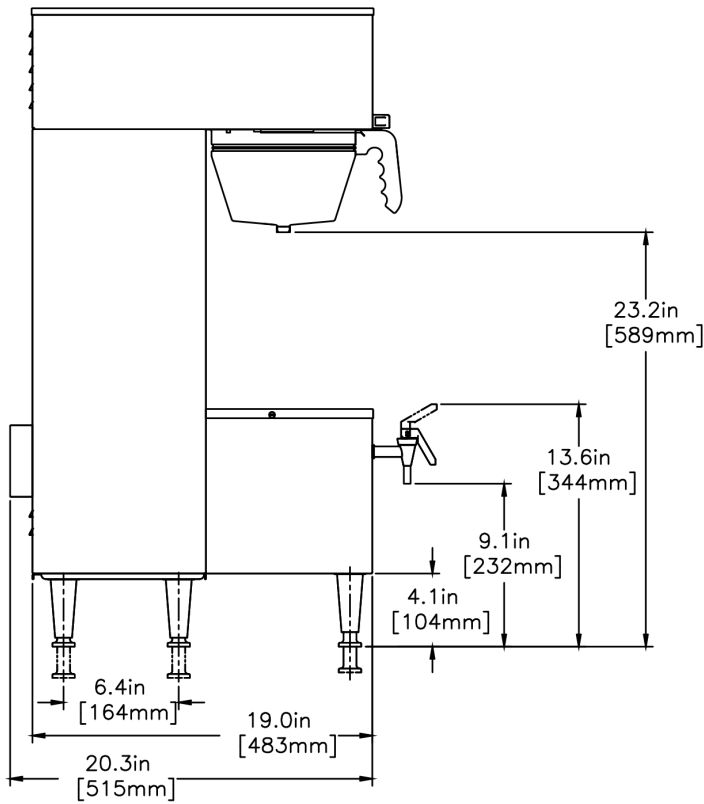

Created on:  
09/13/2017

Unit			Shipping					
	Width	Height	Depth	Width	Height	Depth	Weight	Volume
English	21.8 in.	35.7 in.	20.2 in.	-	-	-	92.500 lbs	13.180 ft³
Metric	55.4 cm	90.7 cm	51.3 cm	-	-	-	41.958 kgs	0.373 m³