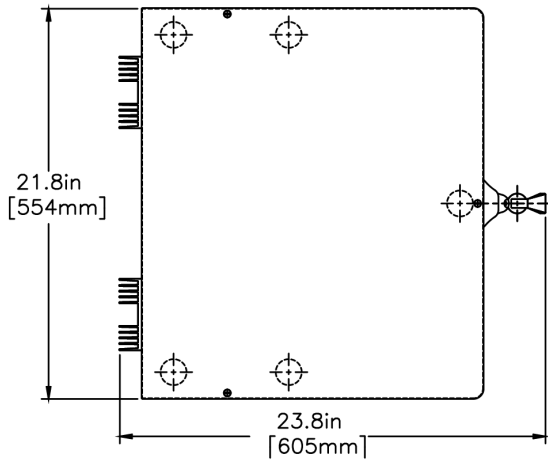

## Plumbing Requirements

PSI	kPa	Fitting Supplied	Water Flow Required (GPM)
20-90	138-621	3/8" Male Flare Fitting	-

Created on:  
09/13/2017

Unit			Shipping					
	Width	Height	Depth	Width	Height	Depth	Weight	Volume
English	21.8 in.	35.7 in.	20.2 in.	-	-	-	92.500 lbs	13.180 ft³
Metric	55.4 cm	90.7 cm	51.3 cm	-	-	-	41.958 kgs	0.373 m³