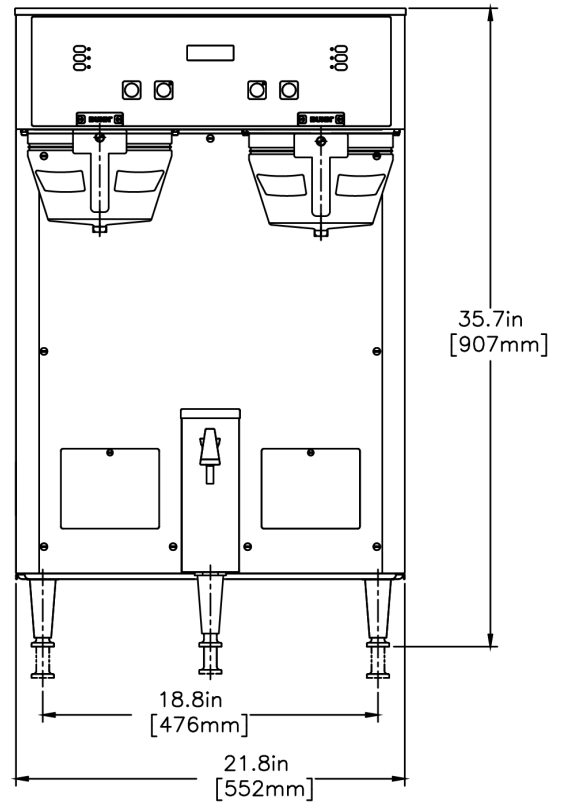

Created on:  
09/13/2017

Unit			Shipping					
	Width	Height	Depth	Width	Height	Depth	Weight	Volume
English	21.8 in.	35.7 in.	20.2 in.	-	-	-	92.500 lbs	13.180 ft³
Metric	55.4 cm	90.7 cm	51.3 cm	-	-	-	41.958 kgs	0.373 m³