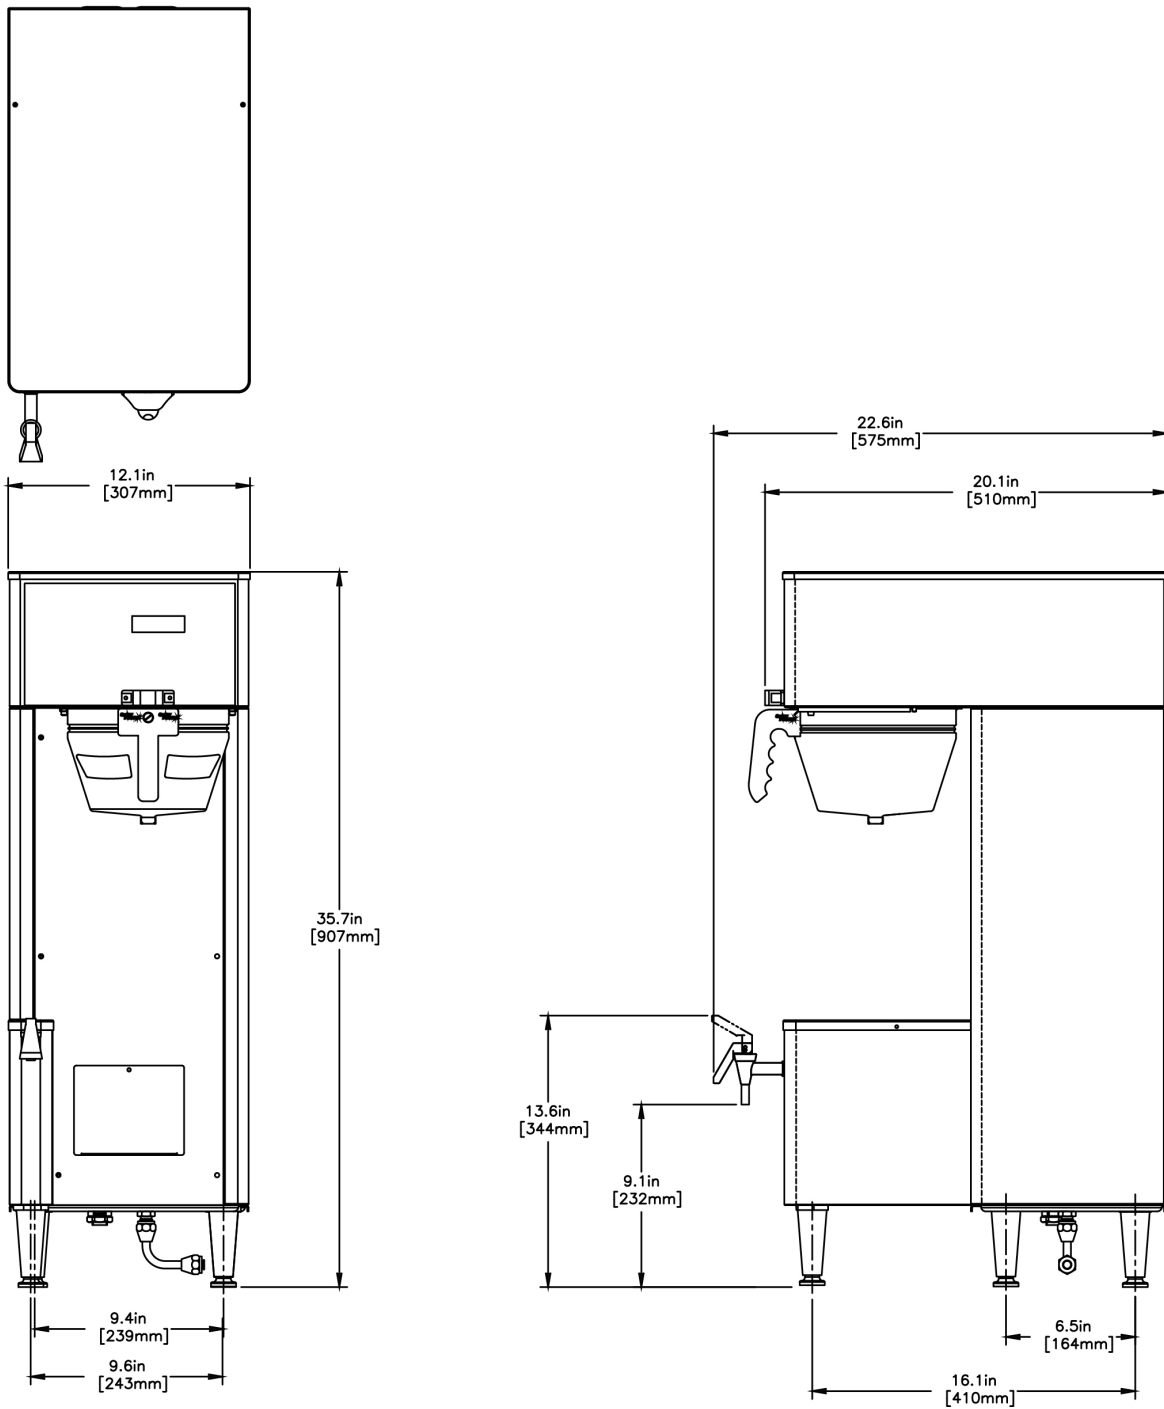

Created on:
09/13/2017

	Unit			Shipping				
	Width	Height	Depth	Width	Height	Depth	Weight	Volume
English	12.1 in.	35.7 in.	19.2 in.	-	-	-	58.600 lbs	8.131 ft ³
Metric	30.7 cm	90.7 cm	48.8 cm	-	-	-	26.581 kgs	0.230 m ³