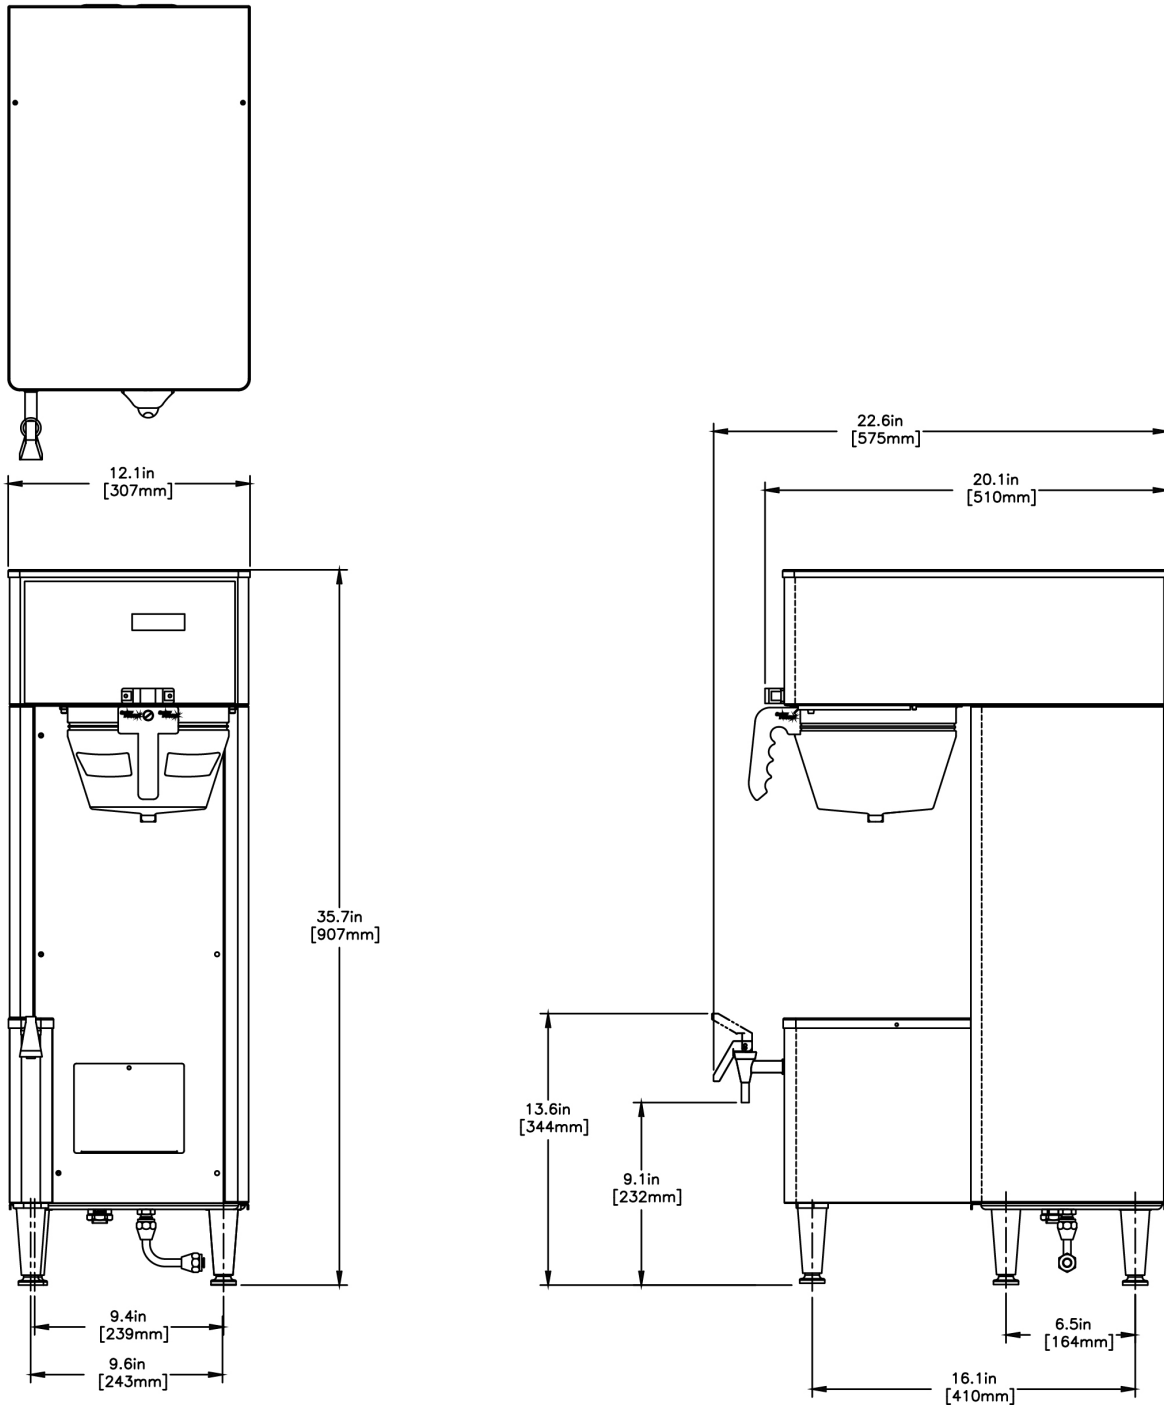

Created on:  
09/13/2017

	Unit			Shipping				
	Width	Height	Depth	Width	Height	Depth	Weight	Volume
English	12.1 in.	35.7 in.	19.2 in.	-	-	-	58.850 lbs	8.131 ft <sup>3</sup>
Metric	30.7 cm	90.7 cm	48.8 cm	-	-	-	26.694 kgs	0.230 m <sup>3</sup>