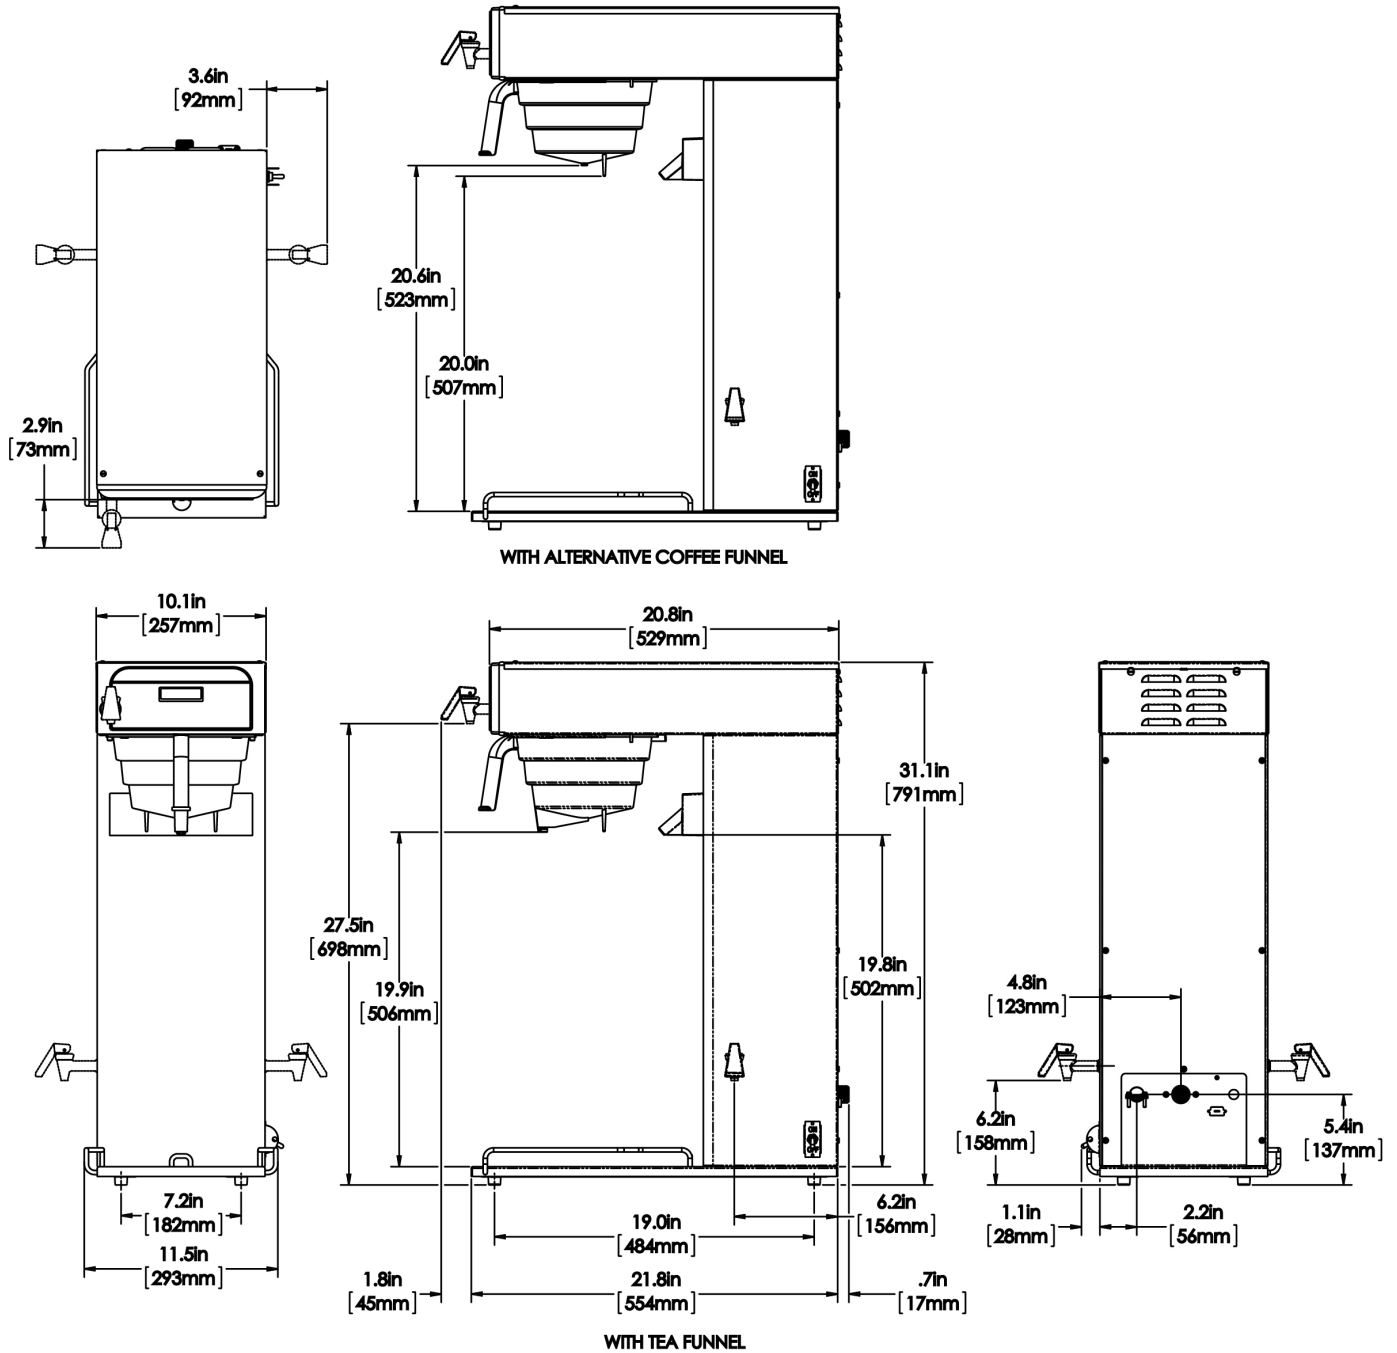

Plumbing Requirements

PSI	kPa	Fitting Supplied	Water Flow Required (GPM)
20-90	138-621	1/4" Male Flare Fitting	-

CAD Drawings

2D	Revit	KLC
●		

BUNN® reserves the right to change specifications and product design without notice. Such revisions do not entitle the buyer to corresponding changes, improvements, additions or replacements for previously purchased equipment. For most current specifications and other info visit bunn.com.

Created on:
08/04/2017

Unit			Shipping					
	Width	Height	Depth	Width	Height	Depth	Weight	Volume
English	11.5 in.	31.1 in.	23.8 in.	-	-	-	45.100 lbs	-
Metric	29.2 cm	79.0 cm	60.5 cm	-	-	-	20.457 kgs	-

BUNN® reserves the right to change specifications and product design without notice. Such revisions do not entitle the buyer to corresponding changes, improvements, additions or replacements for previously purchased equipment. For most current specifications and other info visit bunn.com.