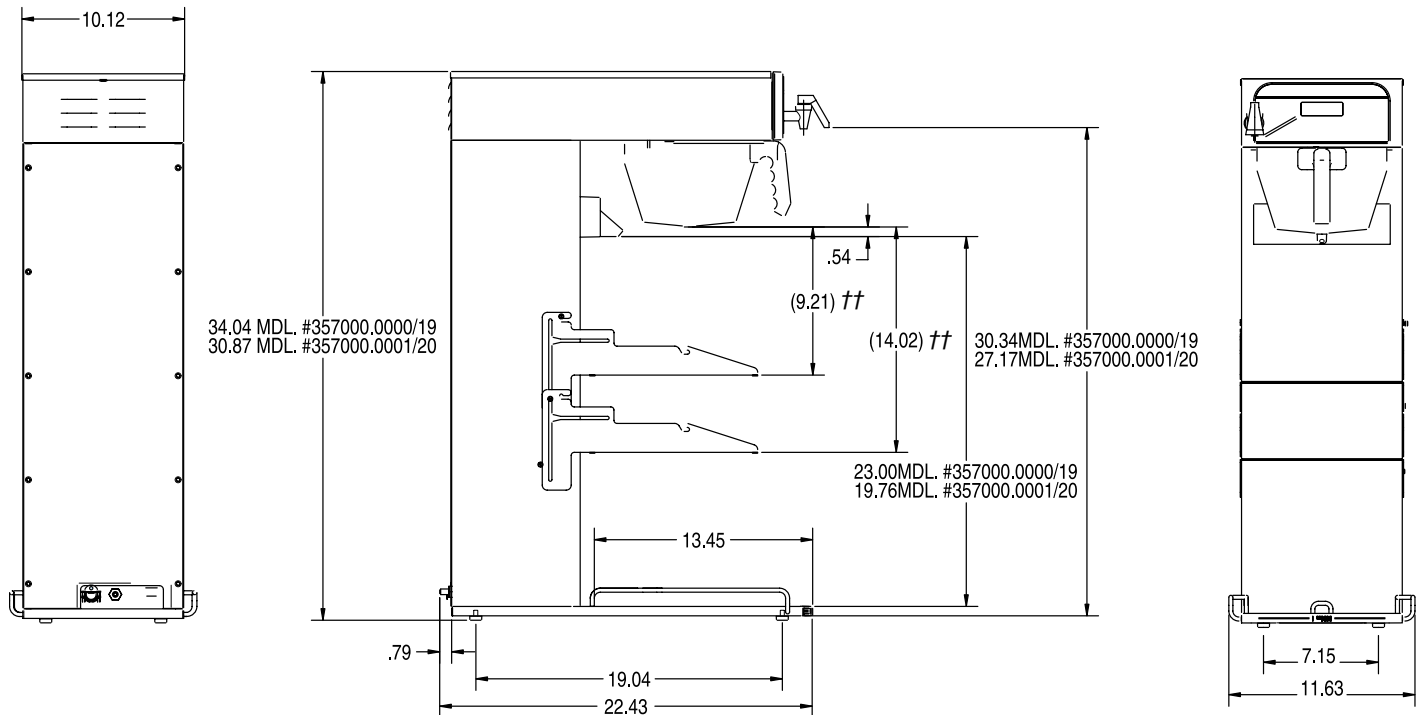

TDO-4 Tea Dispenser (solid lid)

Product No. : 34100.0000
Dimensions: 19"H x 10.7"W x 13.7"D
(48.3cm H x 27.2cm W x 34.8cm D)

TDO-4 Tea Dispenser (brew-through lid)

Product No. : 34100.0002
Dimensions: 19"H x 10.7"W x 13.7"D
(48.3cm H x 27.2cm W x 34.8cm D)

2.5 litre Lever-Action Airpot

Product No. : 32125.0000
Dimensions: 14.6" H x 6.3" W x 9" D
(37cm H x 16cm W x 23cm D)
Product No. : 32125.0100 (6 units)

3.0 litre Lever-Action Airpot

Product No. : 32130.0000
Dimensions: 15.5" H x 6.3" W x 9" D
(39.4cm H x 16cm W x 23cm D)
Product No. : 32130.0100 (6 units)

3.8 litre Lever-Action Airpot

Product No.: 36725.0000 (single)
Product No.: 36725.0100 (6 units)

Model

ITCB

Agency Listing

Dimensions & Specifications

Model	Product #	Volts	Amps	Tank Heater Watts	Total Watts	Coffee Brewing Capacity	Tea Brewing Capacity	Cubic Measure	Shipping Weight	Cord Attached
All ITCB-DV models share the specifications shown below:										
		120	14	1680	1700	4.5 gal/hr	26.7 gal/hr	10.3 ft ³	50 lbs.	Yes†
		208	13	2611	2650	7.5 gal/hr	26.7 gal/hr	10.3 ft ³	50 lbs.	
		240	15	3476	3500	7.5 gal/hr	26.7 gal/hr	10.3 ft ³	50 lbs.	
ITCB-DV	35700.0000	29" trunk								
	35700.0019	29" trunk, with flip tray								
	35700.0001	25.75" trunk								
	35700.0020	25.75" trunk, with flip tray								
	35700.0002	29" trunk, 7 hole sprayhead								

An internal terminal block is configured for connection to a 3-wire plus ground.

Plumbing: 20-90 psi (138-621 kPa). Model supplied with a 1/4" male flare fitting.

†† Flip tray to funnel dimensions are the same for both trunk heights.