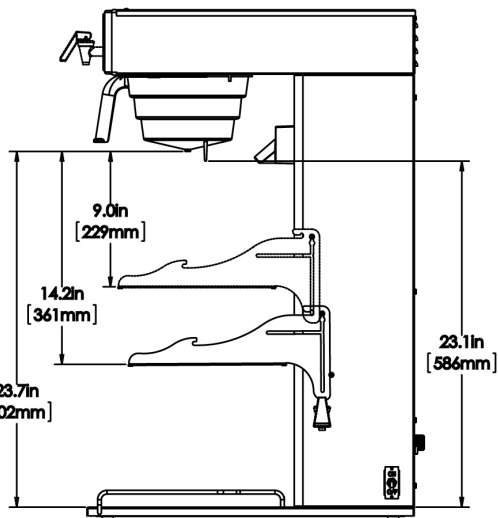

Created on:  
08/04/2017

WITH ALTERNATIVE COFFEE FUNNEL

WITH TEA FUNNEL

Unit			Shipping					
	Width	Height	Depth	Width	Height	Depth	Weight	Volume
English	11.5 in.	34.4 in.	23.8 in.	-	-	-	47.700 lbs	-
Metric	29.2 cm	87.4 cm	60.5 cm	-	-	-	21.637 kgs	-