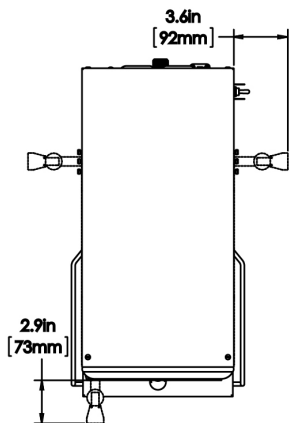

Created on:  
08/04/2017

WITH ALTERNATIVE COFFEE FUNNEL

WITH TEA FUNNEL

Unit			Shipping					
	Width	Height	Depth	Width	Height	Depth	Weight	Volume
English	11.5 in.	34.4 in.	23.8 in.	-	-	-	47.700 lbs	-
Metric	29.2 cm	87.4 cm	60.5 cm	-	-	-	21.637 kgs	-