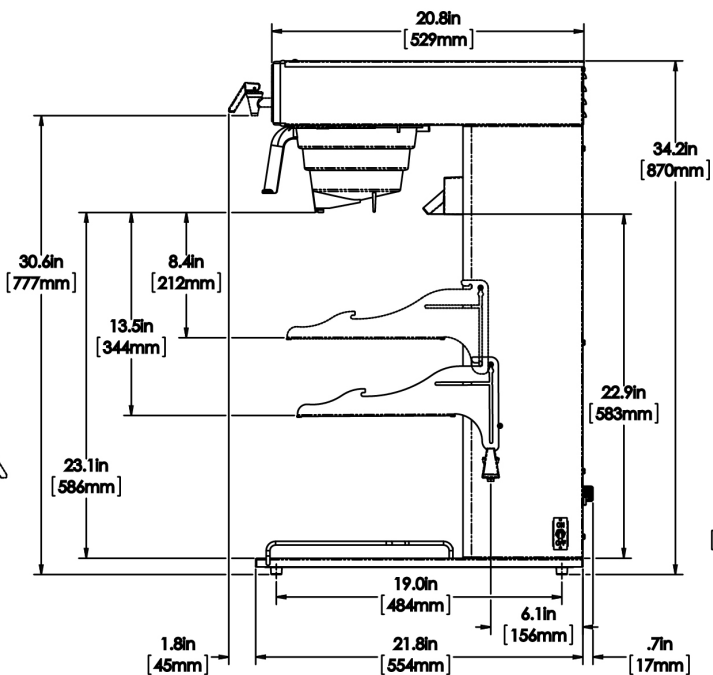

Created on:  
08/04/2017

WITH ALTERNATIVE COFFEE FUNNEL

WITH TEA FUNNEL

Unit			Shipping					
	Width	Height	Depth	Width	Height	Depth	Weight	Volume
English	11.5 in.	34.4 in.	23.8 in.	-	-	-	47.700 lbs	-
Metric	29.2 cm	87.4 cm	60.5 cm	-	-	-	21.637 kgs	-