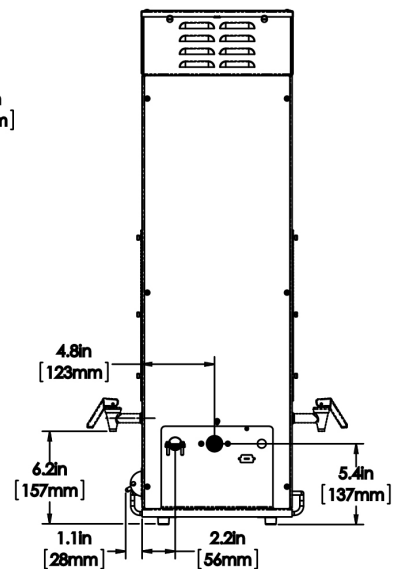

Created on:  
08/04/2017

WITH ALTERNATIVE COFFEE FUNNEL

WITH TEA FUNNEL

Unit			Shipping					
	Width	Height	Depth	Width	Height	Depth	Weight	Volume
English	11.5 in.	34.4 in.	23.8 in.	-	-	-	47.700 lbs	-
Metric	29.2 cm	87.4 cm	60.5 cm	-	-	-	21.637 kgs	-