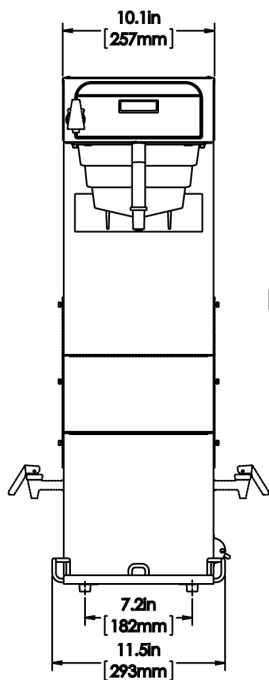

## Electrical & Capacity

Volts	Amps	Watts	Cord Attached	Plug Type	8oz cups/hr 236ml cups/hr	Input H <sub>2</sub> O Temp.	Phase	# Wires plus Ground	Hertz
120	14	1700	Yes	NEMA 5-15P	336	60°F (15.5°C)	1	2	60
120/208	13	2650	-	N/A	1293	60°F (15.5°C)	1	-	-
120/240	15	3500	-	N/A	-	60°F (15.5°C)	1	-	-

Created on:  
08/04/2017

WITH ALTERNATIVE COFFEE FUNNEL

WITH TEA FUNNEL

Unit			Shipping					
	Width	Height	Depth	Width	Height	Depth	Weight	Volume
English	11.5 in.	34.4 in.	23.8 in.	-	-	-	47.700 lbs	-
Metric	29.2 cm	87.4 cm	60.5 cm	-	-	-	21.637 kgs	-