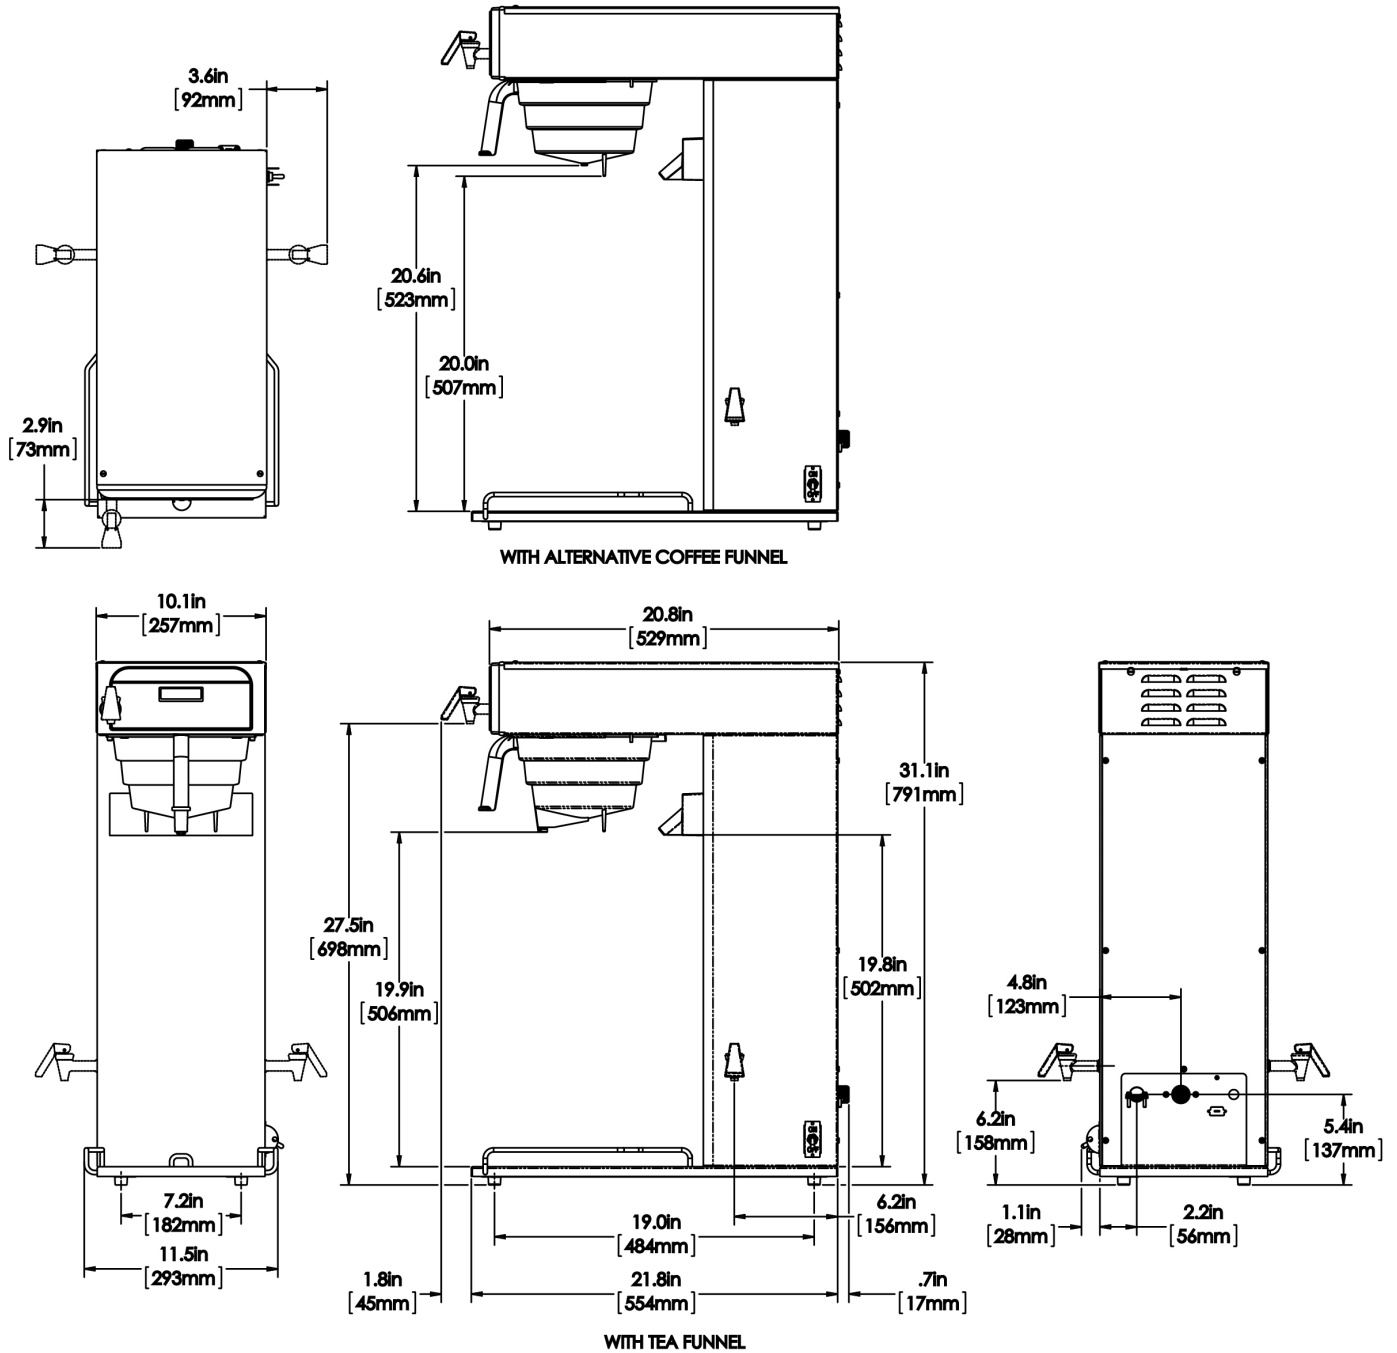

Plumbing Requirements

PSI	kPa	Fitting Supplied	Water Flow Required (GPM)
20-90	138-621	1/4" Male Flare Fitting	-

CAD Drawings

2D	Revit	KLC
●		

BUNN® reserves the right to change specifications and product design without notice. Such revisions do not entitle the buyer to corresponding changes, improvements, additions or replacements for previously purchased equipment. For most current specifications and other info visit bunn.com.

Created on:
08/04/2017

Unit			Shipping					
	Width	Height	Depth	Width	Height	Depth	Weight	Volume
English	11.5 in.	31.1 in.	23.8 in.	-	-	-	46.200 lbs	-
Metric	29.2 cm	79.0 cm	60.5 cm	-	-	-	20.956 kgs	-

BUNN® reserves the right to change specifications and product design without notice. Such revisions do not entitle the buyer to corresponding changes, improvements, additions or replacements for previously purchased equipment. For most current specifications and other info visit bunn.com.