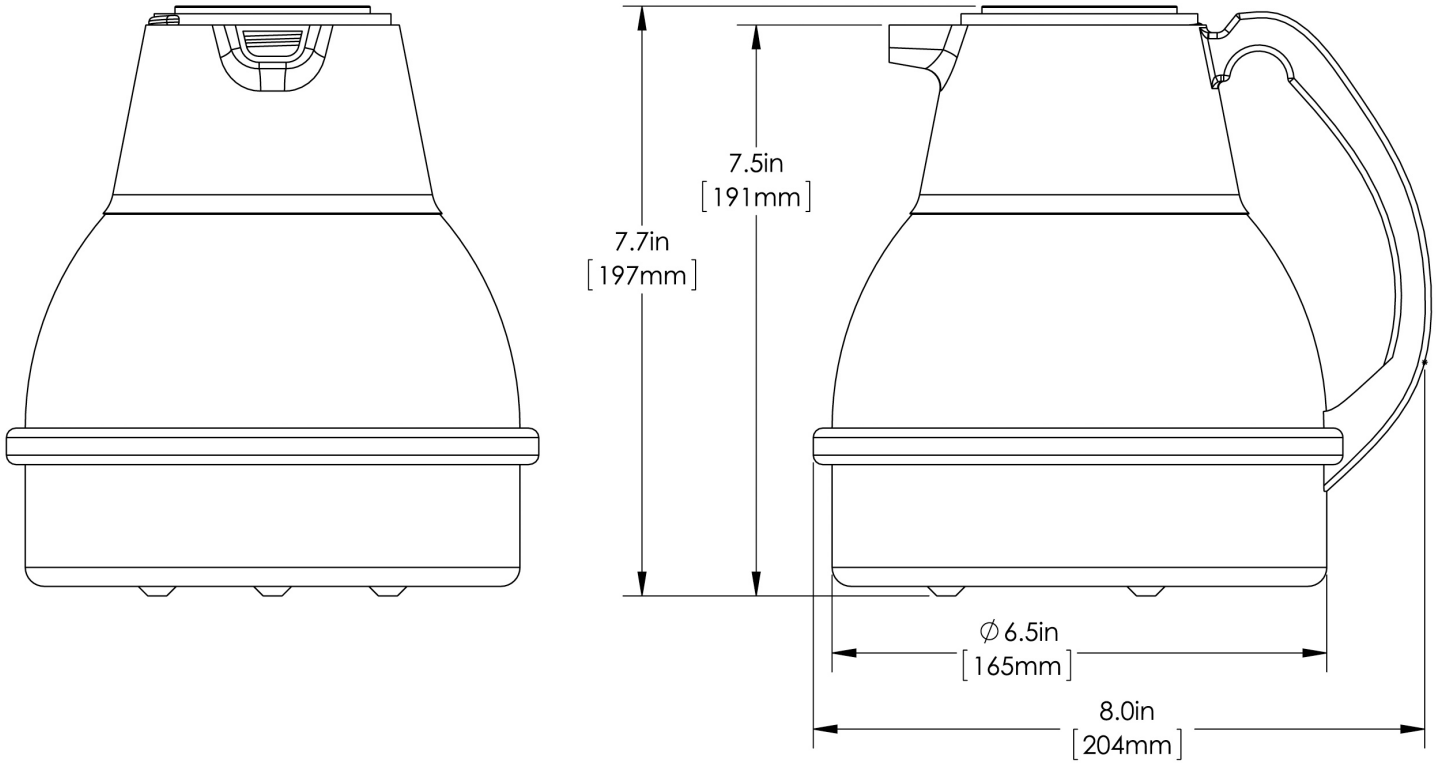

Agency:

Specifications

Product #: 36029.0001

Finish: Stainless/Black

Liner: Stainless Steel

Lid Color: Black

Additional Features

Holding Capacity

Created on:
09/13/2017

	Unit			Shipping				
	Width	Height	Depth	Width	Height	Depth	Weight	Volume
English	6.4 in.	8.0 in.	8.2 in.	-	-	-	2.850 lbs	0.317 ft ³
Metric	16.3 cm	20.3 cm	20.8 cm	-	-	-	1.293 kgs	0.009 m ³