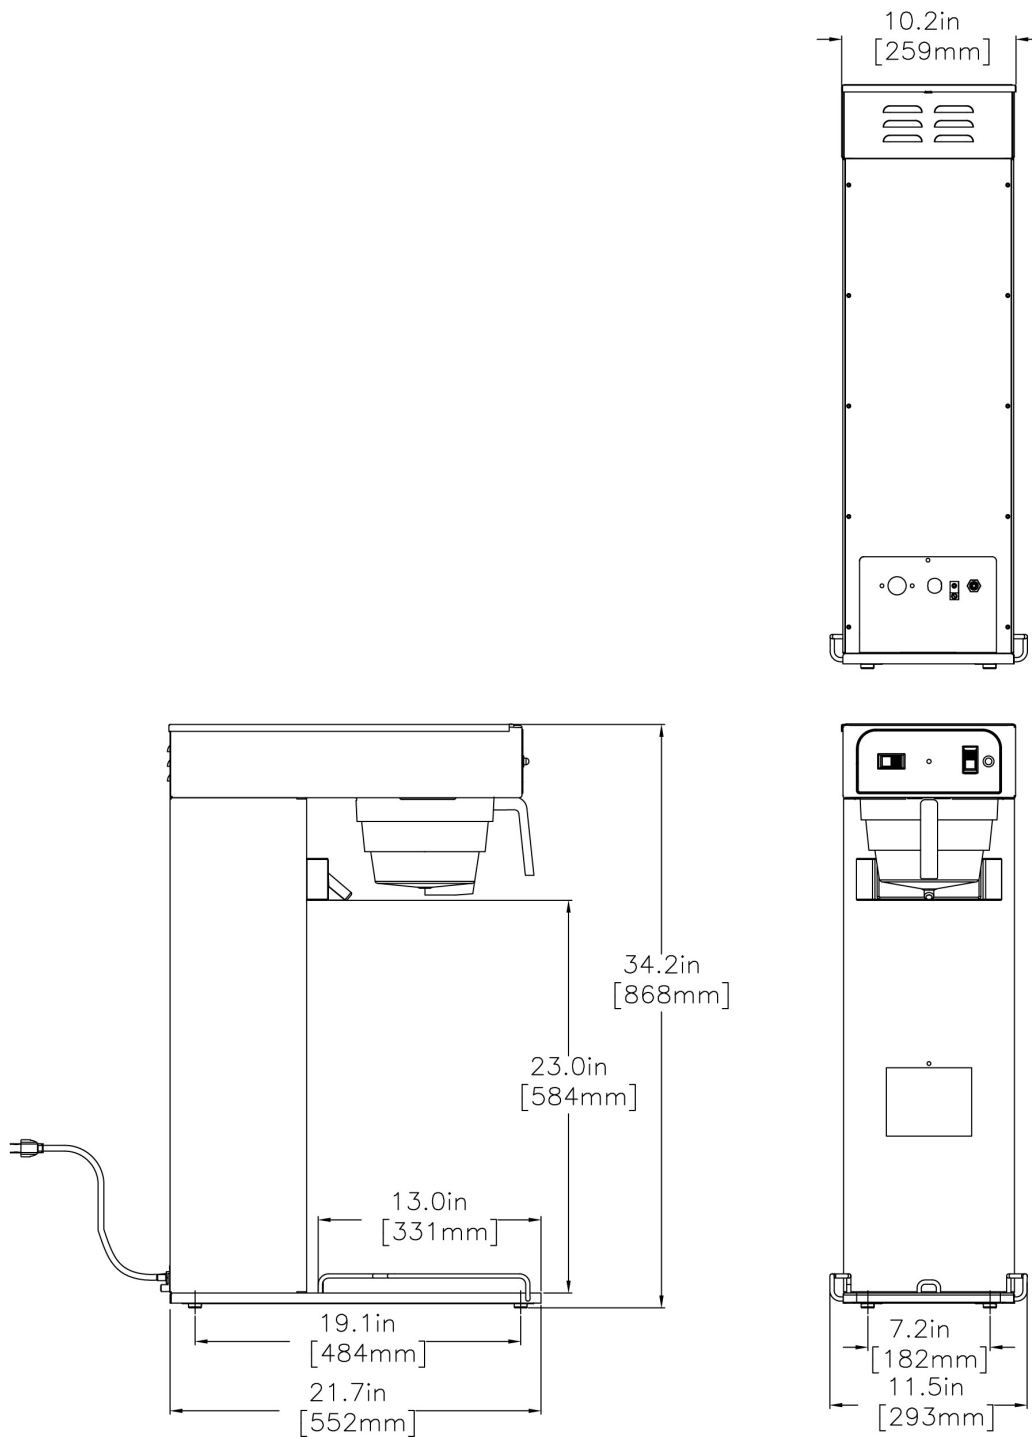

TB3, 29" Trunk

34.0" x 22.0" x 11.6"
(86.4cm x 55.9cm x 29.5cm)

- Has adjustable steep time for more control over flavor extraction
- Brews directly into any style portable server
- SplashGard® funnel deflects hot liquids away from the hand

Created on:
09/13/2017

Unit			Shipping					
	Width	Height	Depth	Width	Height	Depth	Weight	Volume
English	11.6 in.	34.0 in.	22.0 in.	-	-	-	38.900 lbs	7.327 ft ³
Metric	29.5 cm	86.4 cm	55.9 cm	-	-	-	17.645 kgs	0.207 m ³