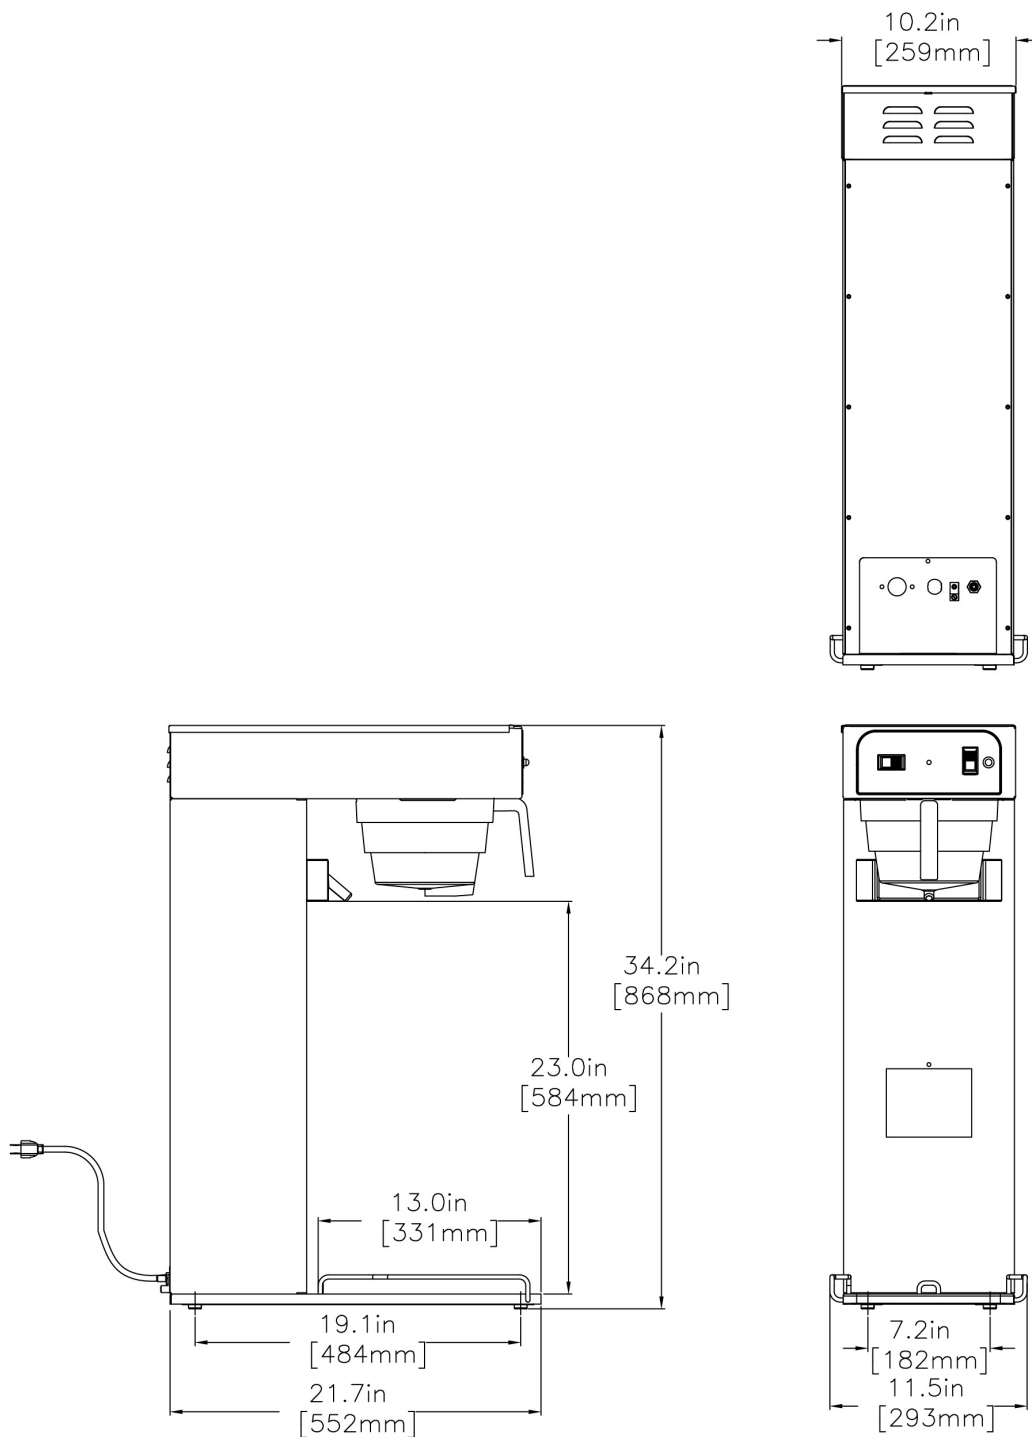

# TB3 w/Ready Light, 29" Trunk

Height: 34.2" Width: 11.5" Depth: 22.5"  
(86.9cm) (29.2cm) (57.2cm)

- Has adjustable steep time for more control over flavor extraction
- Brews directly into any style portable server
- SplashGard® funnel deflects hot liquids away from the hand

Last Updated:  
05/13/2020

	Unit			Shipping				
	Height	Width	Depth	Height	Width	Depth	Weight	Volume
English	34.2 in.	11.5 in.	22.5 in.	38.0 in.	13.3 in.	27.4 in.	38.900 lbs	7.976 ft <sup>3</sup>
Metric	86.9 cm	29.2 cm	57.2 cm	96.5 cm	33.7 cm	69.5 cm	17.645 kgs	0.226 m <sup>3</sup>