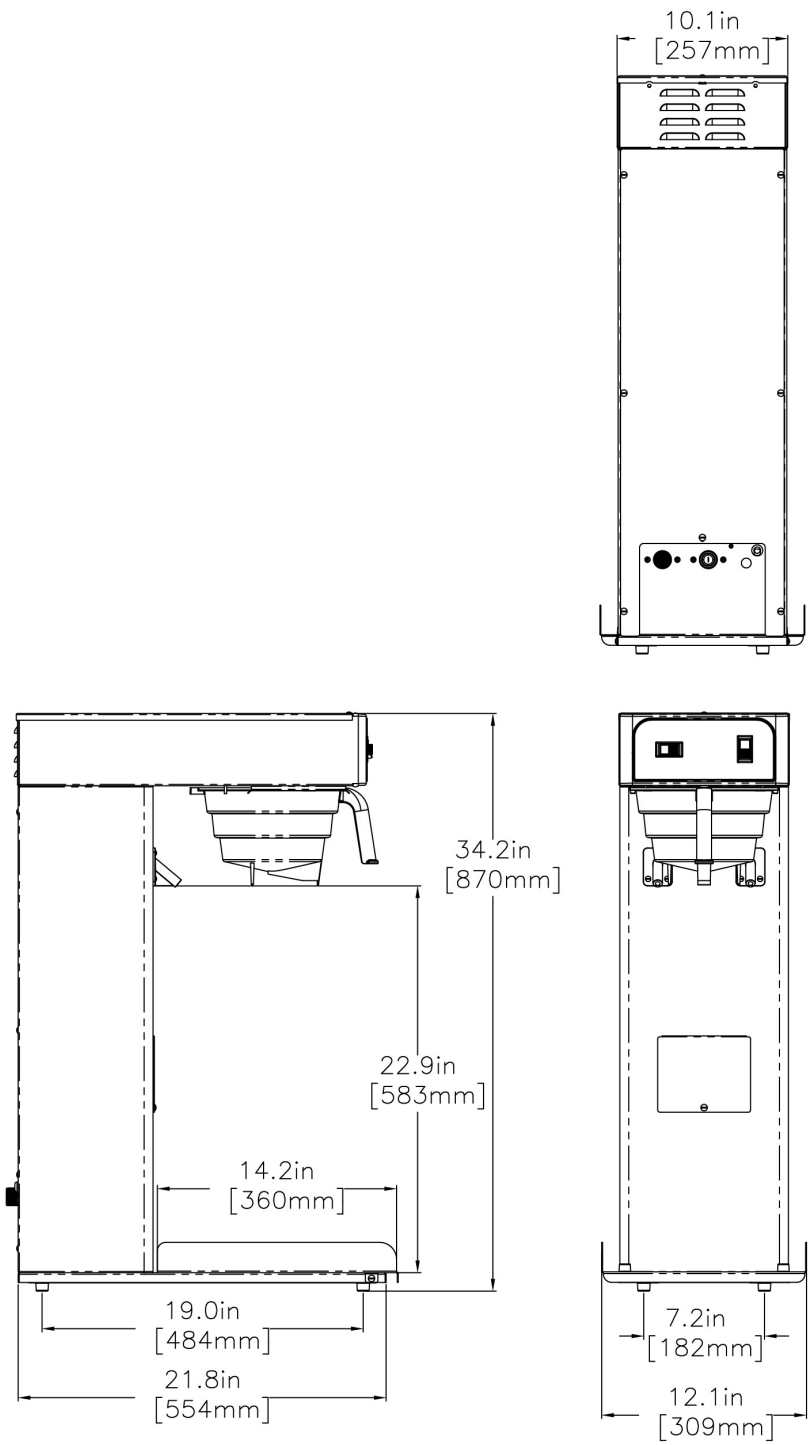

Created on:
05/07/2019

	Unit			Shipping				
	Width	Height	Depth	Width	Height	Depth	Weight	Volume
English	12.2 in.	34.0 in.	22.6 in.	12.7 in.	37.2 in.	26.8 in.	42.150 lbs	7.327 ft ³
Metric	31.0 cm	86.4 cm	57.4 cm	32.3 cm	94.5 cm	68.1 cm	19.119 kgs	0.207 m ³