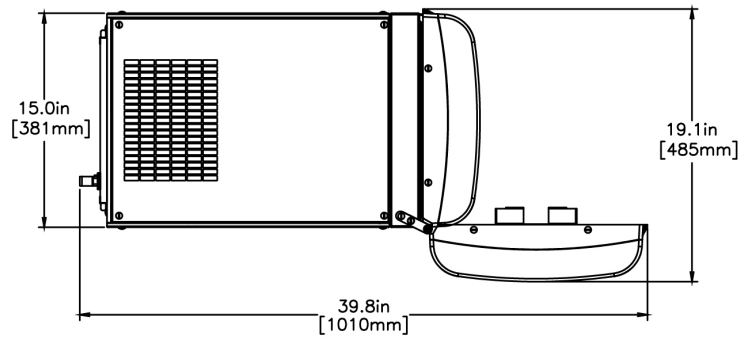

JDF-4S Lit Door

33.1" x 28.0" x 15.7"
(84.1cm x 71.1cm x 39.9cm)

- Patented High Intensity Mixing System delivers consistent quality beverages in the cup - cup after cup, from the top of the cup to the bottom of the cup
- 7" (17.8cm) cup clearance accommodates most juice containers
- Easy to program three size portion control dispense settings
- Quick dispense with 1.0 to 1.5oz (29.6 to 44.4ml) per second flow rate
- One dispenser delivers both frozen and ambient concentrate products to maximize profitability by providing greater flexibility in product offerings
- Door Lock Standard
- Service friendly design makes set up and maintenance simple
- Burst Capacity: At rate of three 12 oz drink/min, 145 drinks before exceeding 41°F (75°F ambient and 75°F incoming water temp)
- LED lighted door graphics bring high visibility to front-of-house applications

Created on:
06/01/2018

Unit			Shipping					
	Width	Height	Depth	Width	Height	Depth	Weight	Volume
English	15.7 in.	33.1 in.	28.0 in.	- in.	- in.	- in.	145.460 lbs	-
Metric	39.9 cm	84.1 cm	71.1 cm	- cm	- cm	- cm	65.981 kgs	-