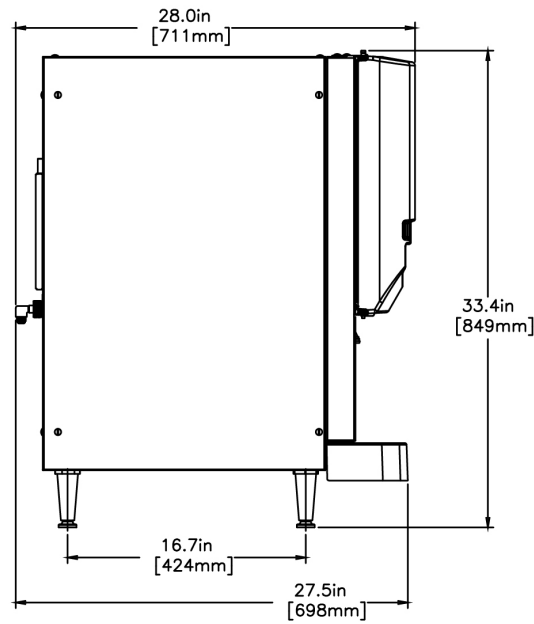

Ice Bank: 18.00 lbs (8.165 kgs)

Dispense: Portion Control

Legs: 4" Black Legs

Additional Features

Electrical & Capacity

Volts	Amps	Watts	Cord Attached	Plug Type	8oz cups/hr 236ml cups/hr	Input H ₂ O Temp.	Phase	# Wires plus Ground	Hertz
120	6	720	Yes	NEMA 5-15P	-	60°F (15.5°C)	1	2	60

Created on:
06/01/2018

Unit			Shipping					
	Width	Height	Depth	Width	Height	Depth	Weight	Volume
English	15.7 in.	33.1 in.	28.0 in.	- in.	- in.	- in.	145.460 lbs	-
Metric	39.9 cm	84.1 cm	71.1 cm	- cm	- cm	- cm	65.981 kgs	-