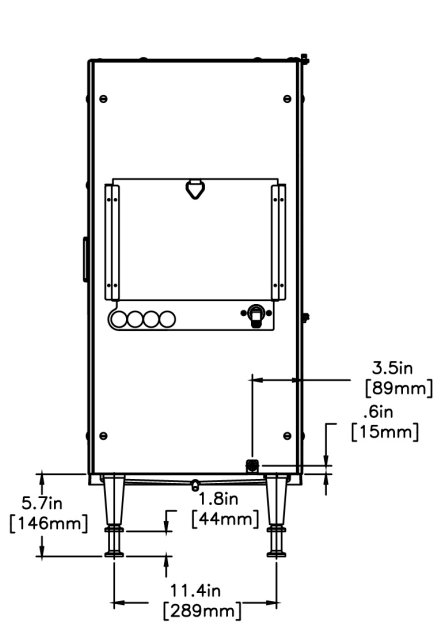

Ice Bank: 18.00 lbs (8.165 kgs)

Dispense: Portion Control

Legs: 4" Black Legs

Additional Features

Electrical & Capacity

Volts	Amps	Watts	Cord Attached	Plug Type	8oz cups/hr 236ml cups/hr	Input H ₂ O Temp.	Phase	# Wires plus Ground	Hertz
120	6	720	Yes	NEMA 5-15P	-	60°F (15.5°C)	1	2	60

Plumbing Requirements

PSI	kPa	Fitting Supplied	Water Flow Required (GPM)
20-100	138-689	3/8" Male Flare Fitting	-

CAD Drawings

2D	Revit	KLC
●		

BUNN® reserves the right to change specifications and product design without notice. Such revisions do not entitle the buyer to corresponding changes, improvements, additions or replacements for previously purchased equipment. For most current specifications and other info visit bunn.com.

Created on:
06/01/2018

Unit			Shipping					
	Width	Height	Depth	Width	Height	Depth	Weight	Volume
English	15.7 in.	33.1 in.	28.0 in.	- in.	- in.	- in.	145.460 lbs	-
Metric	39.9 cm	84.1 cm	71.1 cm	- cm	- cm	- cm	65.981 kgs	-