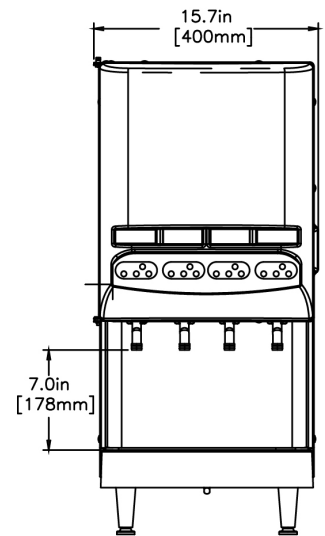

JDF-4S Lit Door

33.1" x 28.0" x 15.7"
(84.1cm x 71.1cm x 39.9cm)

- Patented High Intensity Mixing System delivers consistent quality beverages in the cup - cup after cup, from the top of the cup to the bottom of the cup
- 7" (17.8cm) cup clearance accommodates most juice containers
- Easy to program three size portion control dispense settings
- Quick dispense with 1.0 to 1.5oz (29.6 to 44.4ml) per second flow rate
- One dispenser delivers both frozen and ambient concentrate products to maximize profitability by providing greater flexibility in product offerings
- Door Lock Standard
- Service friendly design makes set up and maintenance simple
- Burst Capacity: At rate of three 12 oz drink/min, 145 drinks before exceeding 41°F (75°F ambient and 75°F incoming water temp)
- LED lighted door graphics bring high visibility to front-of-house applications

Ice Bank: 18.00 lbs (8.165 kgs)

Dispense: Portion Control

Legs: 4" Black Legs

Additional Features

Electrical & Capacity

Volts	Amps	Watts	Cord Attached	Plug Type	8oz cups/hr 236ml cups/hr	Input H ₂ O Temp.	Phase	# Wires plus Ground	Hertz
120	6	720	Yes	NEMA 5-15P	-	60°F (15.5°C)	1	2	60

Plumbing Requirements

PSI	kPa	Fitting Supplied	Water Flow Required (GPM)
20-100	138-689	3/8" Male Flare Fitting	-

CAD Drawings

2D	Revit	KLC
●		

BUNN® reserves the right to change specifications and product design without notice. Such revisions do not entitle the buyer to corresponding changes, improvements, additions or replacements for previously purchased equipment. For most current specifications and other info visit bunn.com.

Created on:
06/01/2018

Unit			Shipping					
	Width	Height	Depth	Width	Height	Depth	Weight	Volume
English	15.7 in.	33.1 in.	28.0 in.	- in.	- in.	- in.	145.460 lbs	-
Metric	39.9 cm	84.1 cm	71.1 cm	- cm	- cm	- cm	65.981 kgs	-