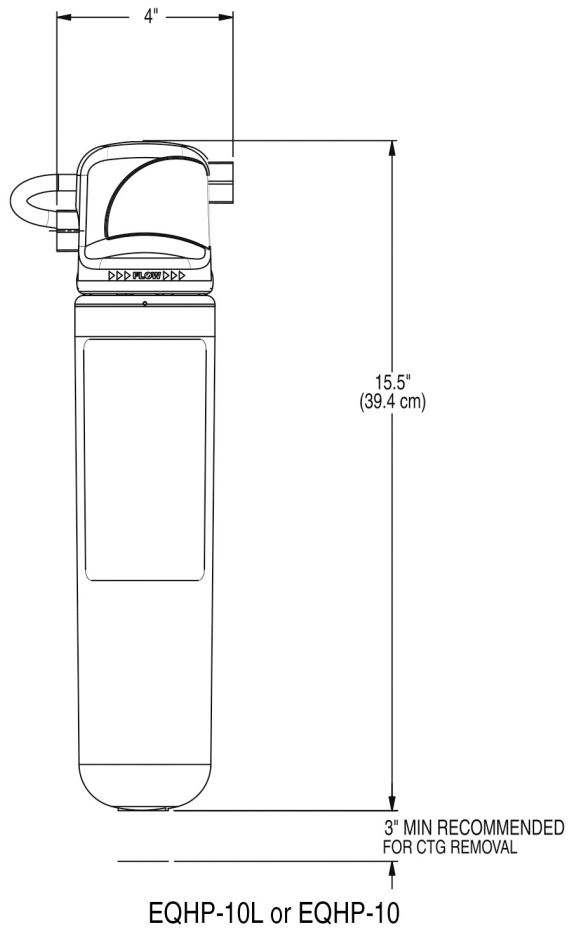

EQHP-10L

15.5" x 4.0" x 4.0"
(39.4cm x 10.2cm x 10.2cm)

- Filter cartridges incorporate carbon block media and require no pre-activation
- Equipment protection from reduced sediment particles that can clog the sprayhead
- Consistent brewed coffee and tea from water with reduced sediment and chlorine taste and odor
- Sanitary quick connect valve-in-head design simultaneously shuts off and vents water with 1/4 turn, allowing for simple and trouble-free cartridge change-outs
- Reduces scale formation by the release of scale inhibitors

Agency:

Specifications

Product #: 39000.0001

Cartridge Type: Sanitary Quick Connect

Additional Features

Capacity

Service Flow Rate	Capacity	Micron Rating
1.5 gal/min (5.7 L/min)	10000 gal. (37853.4 L) @0 GPG of hardness	1.0

Plumbing Requirements

Max Operating Pressure	Max Operating Temperature	Inlet Connection	Outlet Connection
125 psi (862 kPa)	100°F(38°C)	3/8 IN FNPT	3/8 IN FNPT

BUNN® reserves the right to change specifications and product design without notice. Such revisions do not entitle the buyer to corresponding changes, improvements, additions or replacements for previously purchased equipment. For most current specifications and other info visit bunn.com.

Created on:
09/14/2017

Unit				Shipping				
	Width	Height	Depth	Width	Height	Depth	Weight	Volume
English	4.0 in.	15.5 in.	4.0 in.	-	-	-	2.600 lbs	-
Metric	10.2 cm	39.4 cm	10.2 cm	-	-	-	1.179 kgs	-

BUNN® reserves the right to change specifications and product design without notice. Such revisions do not entitle the buyer to corresponding changes, improvements, additions or replacements for previously purchased equipment. For most current specifications and other info visit bunn.com.