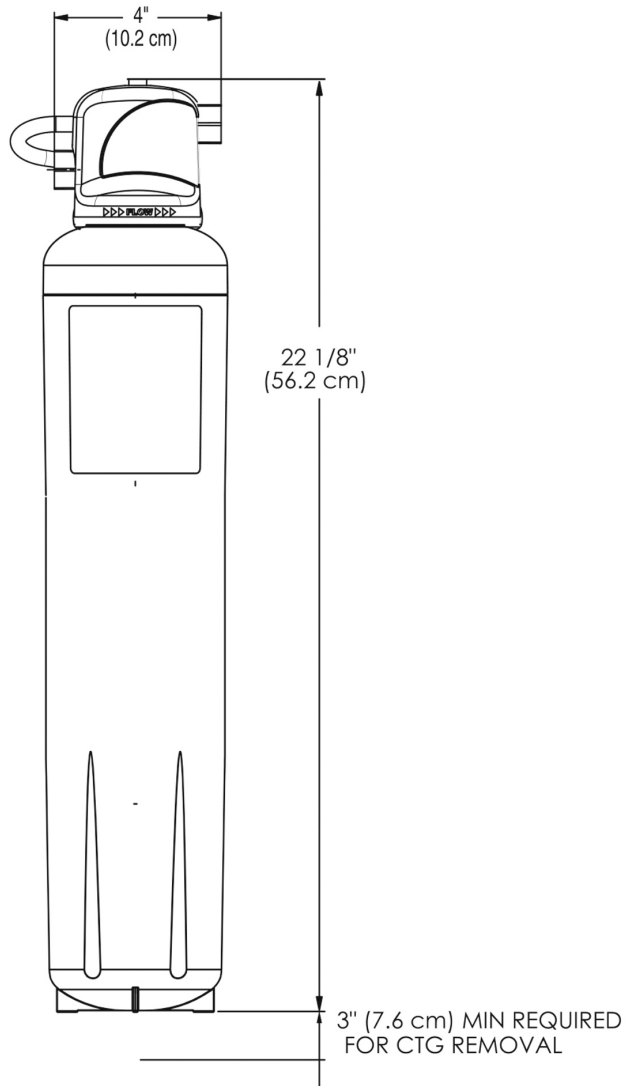

EQHP-54

22.1" x 4.0" x 4.0"
(56.1cm x 10.2cm x 10.2cm)

- Filter cartridges incorporate carbon block media and require no pre-activation
- Equipment protection from reduced sediment particles that can clog the sprayhead
- Consistent brewed coffee and tea from water with reduced sediment and chlorine taste and odor
- Pre-filter offers exceptional sediment holding capacity and particle reduction to 0.2 microns
- Certified by NSF to Standard 53 for cyst reduction
- Incorporates multi-zone pharmaceutical grade pleated nylon pre-filter
- Sanitary quick connect valve-in-head design simultaneously shuts off and vents water with 1/4 turn, allowing for simple and trouble-free cartridge change-outs

Agency:

Specifications

Product #: 39000.0006

Cartridge Type: Sanitary Quick Connect

Additional Features

Capacity

Service Flow Rate	Capacity	Micron Rating
5.0 gal/min (18.9 L/min)	54000 gal. (204408.6 L) @0 GPG of hardness	0.2

Plumbing Requirements

Max Operating Pressure	Max Operating Temperature	Inlet Connection	Outlet Connection
100 psi (689 kPa)	100°F(38°C)	3/8 IN FNPT	3/8 IN FNPT

BUNN® reserves the right to change specifications and product design without notice. Such revisions do not entitle the buyer to corresponding changes, improvements, additions or replacements for previously purchased equipment. For most current specifications and other info visit bunn.com.

Created on:
09/13/2017

EQHP-54L or EQHP-54

Unit				Shipping				
	Width	Height	Depth	Width	Height	Depth	Weight	Volume
English	4.0 in.	22.1 in.	4.0 in.	-	-	-	5.830 lbs	-
Metric	10.2 cm	56.1 cm	10.2 cm	-	-	-	2.644 kgs	-