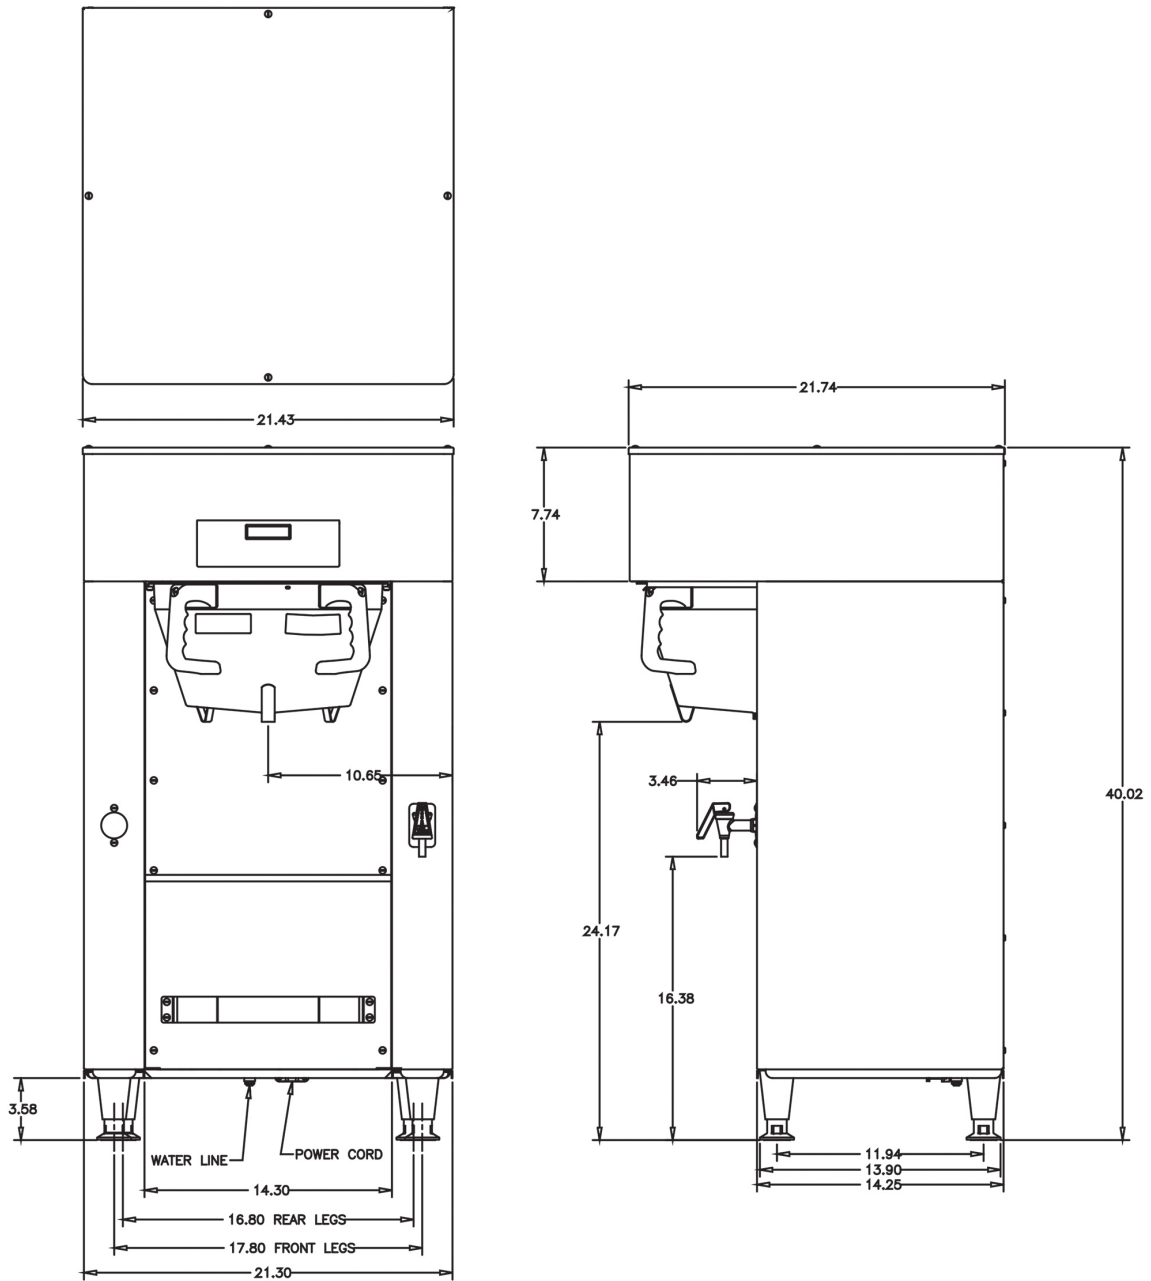

Titan Single DBC 120/208V Brewer

Height: 40.0" Width: 21.3" Depth: 21.7"
(101.6cm) (54.1cm) (55.1cm)

- Brews up to 22.5 gallons (82.2 liters) of coffee per hour, while ensuring "quality in the cup" for each and every cup
- BrewMETER® allows automatic programming of pulse routine
- Coffee extraction controlled with pre-infusion and pulse brew, digital temperature control, and large sprayhead; coffee strength controlled with variable by-pass
- Funnel has 28oz (.8kg) ground coffee capacity and paper filter retainers to eliminate fold-over
- Titan TF servers [not included] are insulated to keep coffee hot for hours
- Energy-saver mode reduces tank temperature during idle periods
- Hot water faucet
- Servers not included unless otherwise noted

Last Updated:
05/13/2020

	Unit			Shipping				
	Height	Width	Depth	Height	Width	Depth	Weight	Volume
English	40.0 in.	21.3 in.	21.7 in.	43.8 in.	26.5 in.	26.5 in.	107.000 lbs	17.780 ft³
Metric	101.6 cm	54.1 cm	55.1 cm	111.1 cm	67.3 cm	67.3 cm	48.535 kgs	0.503 m³