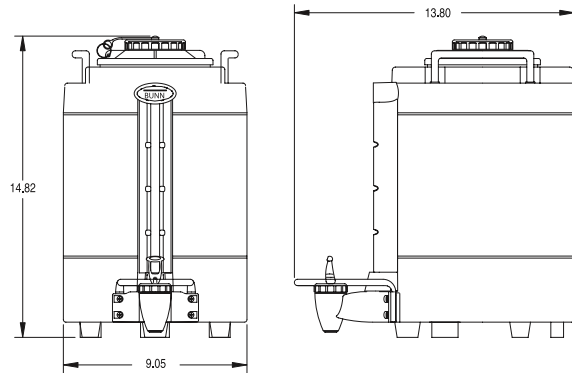

1.5 Gal TF Server