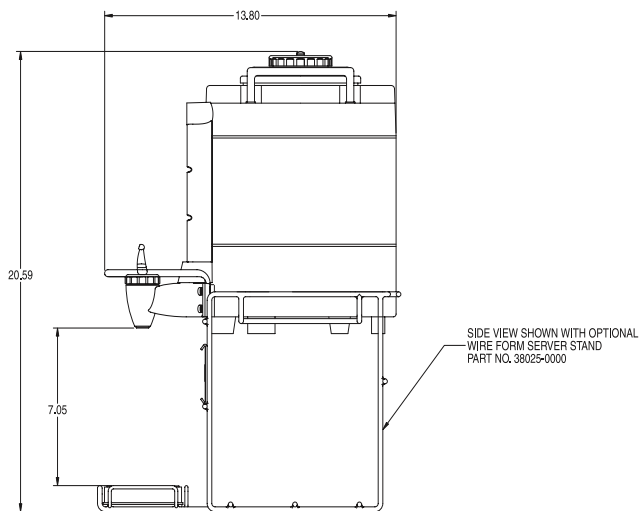

1 Gal TF Server
with wire base