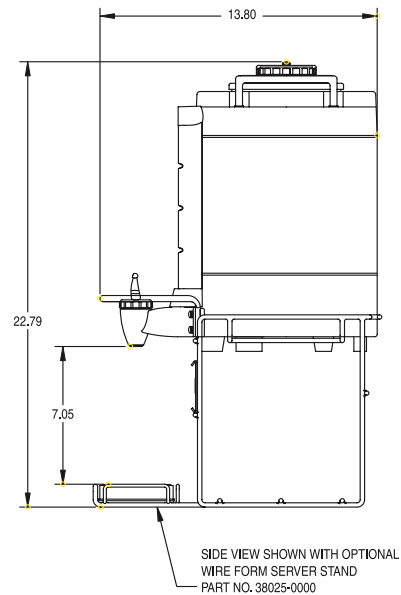

TF Baseless Servers*

(TF Server Stand not included)

Dimensions (1 gal): 12.6" H x 9.05" W x 13.8" D
(32.1cm H x 22.99cm W x 35.1cm D)

Dimensions (1.5 gal): 14.8" H x 9.05" W x 13.8" D
(37.6cm H x 22.99cm W x 35.1cm D)

Model

TF Server

Agency Listing

Dimensions & Specifications

Model	Product #	Volts	Amps	Total Watts	Holding Capacity	Cubic Measure	Shipping Weight	Cord Attached
1 Gal TF Server without base	36720.0004	n/a	n/a	n/a	1 gallon	1.46 ft ³	10 lbs.	No
1 Gal TF Server* without base	36720.0005	n/a	n/a	n/a	1 gallon	1.46 ft ³	10 lbs.	No
1.5 Gal TF Server without base	34850.0004	n/a	n/a	n/a	1.5 gallons	2.8 ft ³	11 lbs.	No
1.5 Gal TF Server* without base	34850.0005	n/a	n/a	n/a	1.5 gallons	2.8 ft ³	11 lbs.	No
1.5 Gal TF Server* with adapter	34850.0007	n/a	n/a	n/a	1.5 gallons	2.8 ft ³	13.8 lbs.	No
1.5 Gal TF Server* with adapter	34850.0009	n/a	n/a	n/a	1.5 gallons	2.8 ft ³	13.8 lbs.	No

* Models have black decor.

1 Gal TF Server

1.5 Gal TF Server

1 Gal TF Server
with wire base

1.5 Gal TF Server
with wire base

BUNN Corporation - 1400 Stevenson Drive Springfield, Illinois 62703 • 800-637-8606 • 217-529-6601 • Fax 217-529-6644 • www.bunn.com