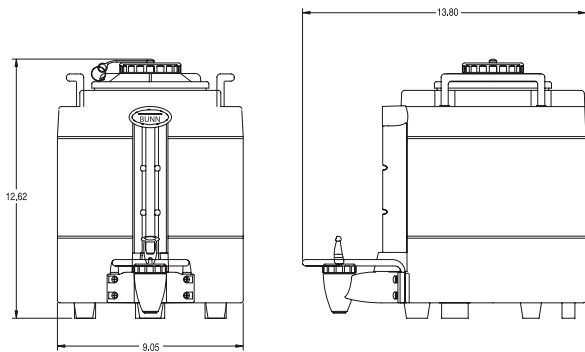

Dimensions & Specifications

Model	Product #	Volts	Amps	Total Watts	Holding Capacity	Cubic Measure	Shipping Weight	Cord Attached
1 Gal TF Server without base	36720.0004	n/a	n/a	n/a	1 gallon	1.46 ft³	10 lbs.	No
1 Gal TF Server* without base	36720.0005	n/a	n/a	n/a	1 gallon	1.46 ft³	10 lbs.	No
1.5 Gal TF Server without base	34850.0004	n/a	n/a	n/a	1.5 gallons	2.8 ft³	11 lbs.	No
1.5 Gal TF Server* without base	34850.0005	n/a	n/a	n/a	1.5 gallons	2.8 ft³	11 lbs.	No
1.5 Gal TF Server* with adapter	34850.0007	n/a	n/a	n/a	1.5 gallons	2.8 ft³	13.8 lbs.	No
1.5 Gal TF Server* with adapter	34850.0009	n/a	n/a	n/a	1.5 gallons	2.8 ft³	13.8 lbs.	No

* Models have black decor.

1 Gal TF Server