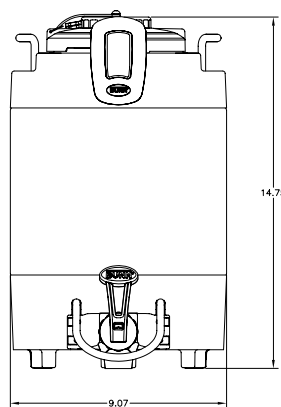

1.5 Gal TF Digital Baseless Server