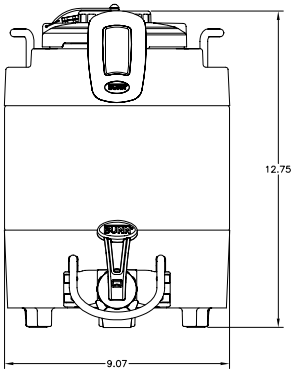

Dimensions & Specifications

Model	Product #	Volts	Amps	Total Watts	Holding Capacity	Cubic Measure	Shipping Weight	Cord Attached
TF Server, 1 Gal digital (without base)	39500.0054	n/a	n/a	n/a	1 gallon	2.8 ft³	13 lbs.	No
TF Server, 1 Gal digital (without base)*	39500.0055	n/a	n/a	n/a	1 gallon	2.8 ft³	13 lbs.	No
TF Server, 1.5 Gal digital (without base)	39550.0054	n/a	n/a	n/a	1.5 gallons	2.8 ft³	14 lbs.	No
TF Server, 1.5 Gal digital (without base)*	39550.0055	n/a	n/a	n/a	1.5 gallons	2.8 ft³	14 lbs.	No

* Model has black finish.

1 Gal TF Digital Baseless Server