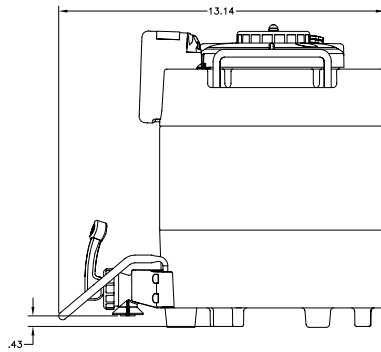

1 Gal TF Digital Baseless Server